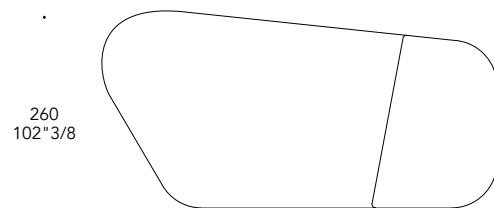

TAPPETO SEVENTY 01

Design · R&C Reflex

TESTIERA HEADBOARD | 1

Tencel e New zealand
Tencel and New zealand

Beige
Beige

Tortora
Tortora

Grigio
Grey

Blu
Blue

Model A

Model B