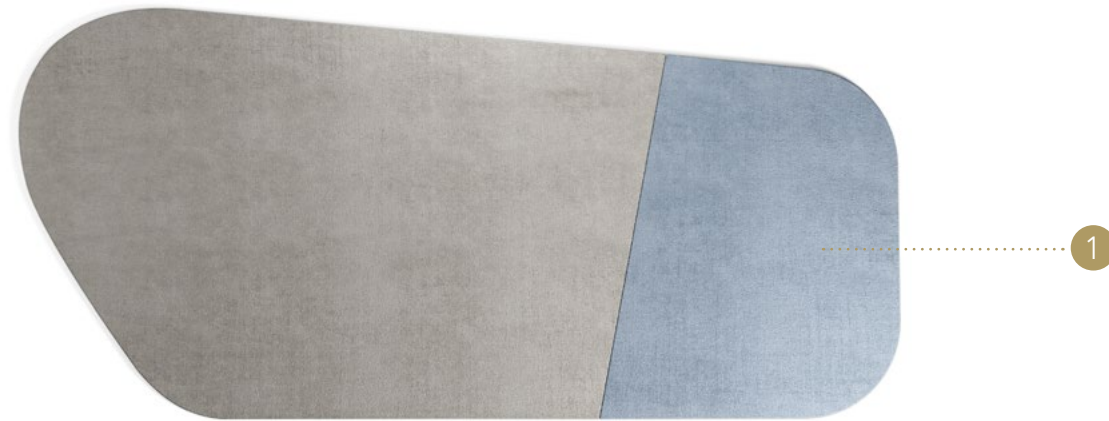

TAPPETO SEVENTY 01

Design · R&C Reflex

TESTIERA HEADBOARD | 1

Tencel e New zealand
Tencel and New zealand

Beige
Beige

Tortora
Tortora

Grigio
Grey

Blu
Blue

Model A

Model B