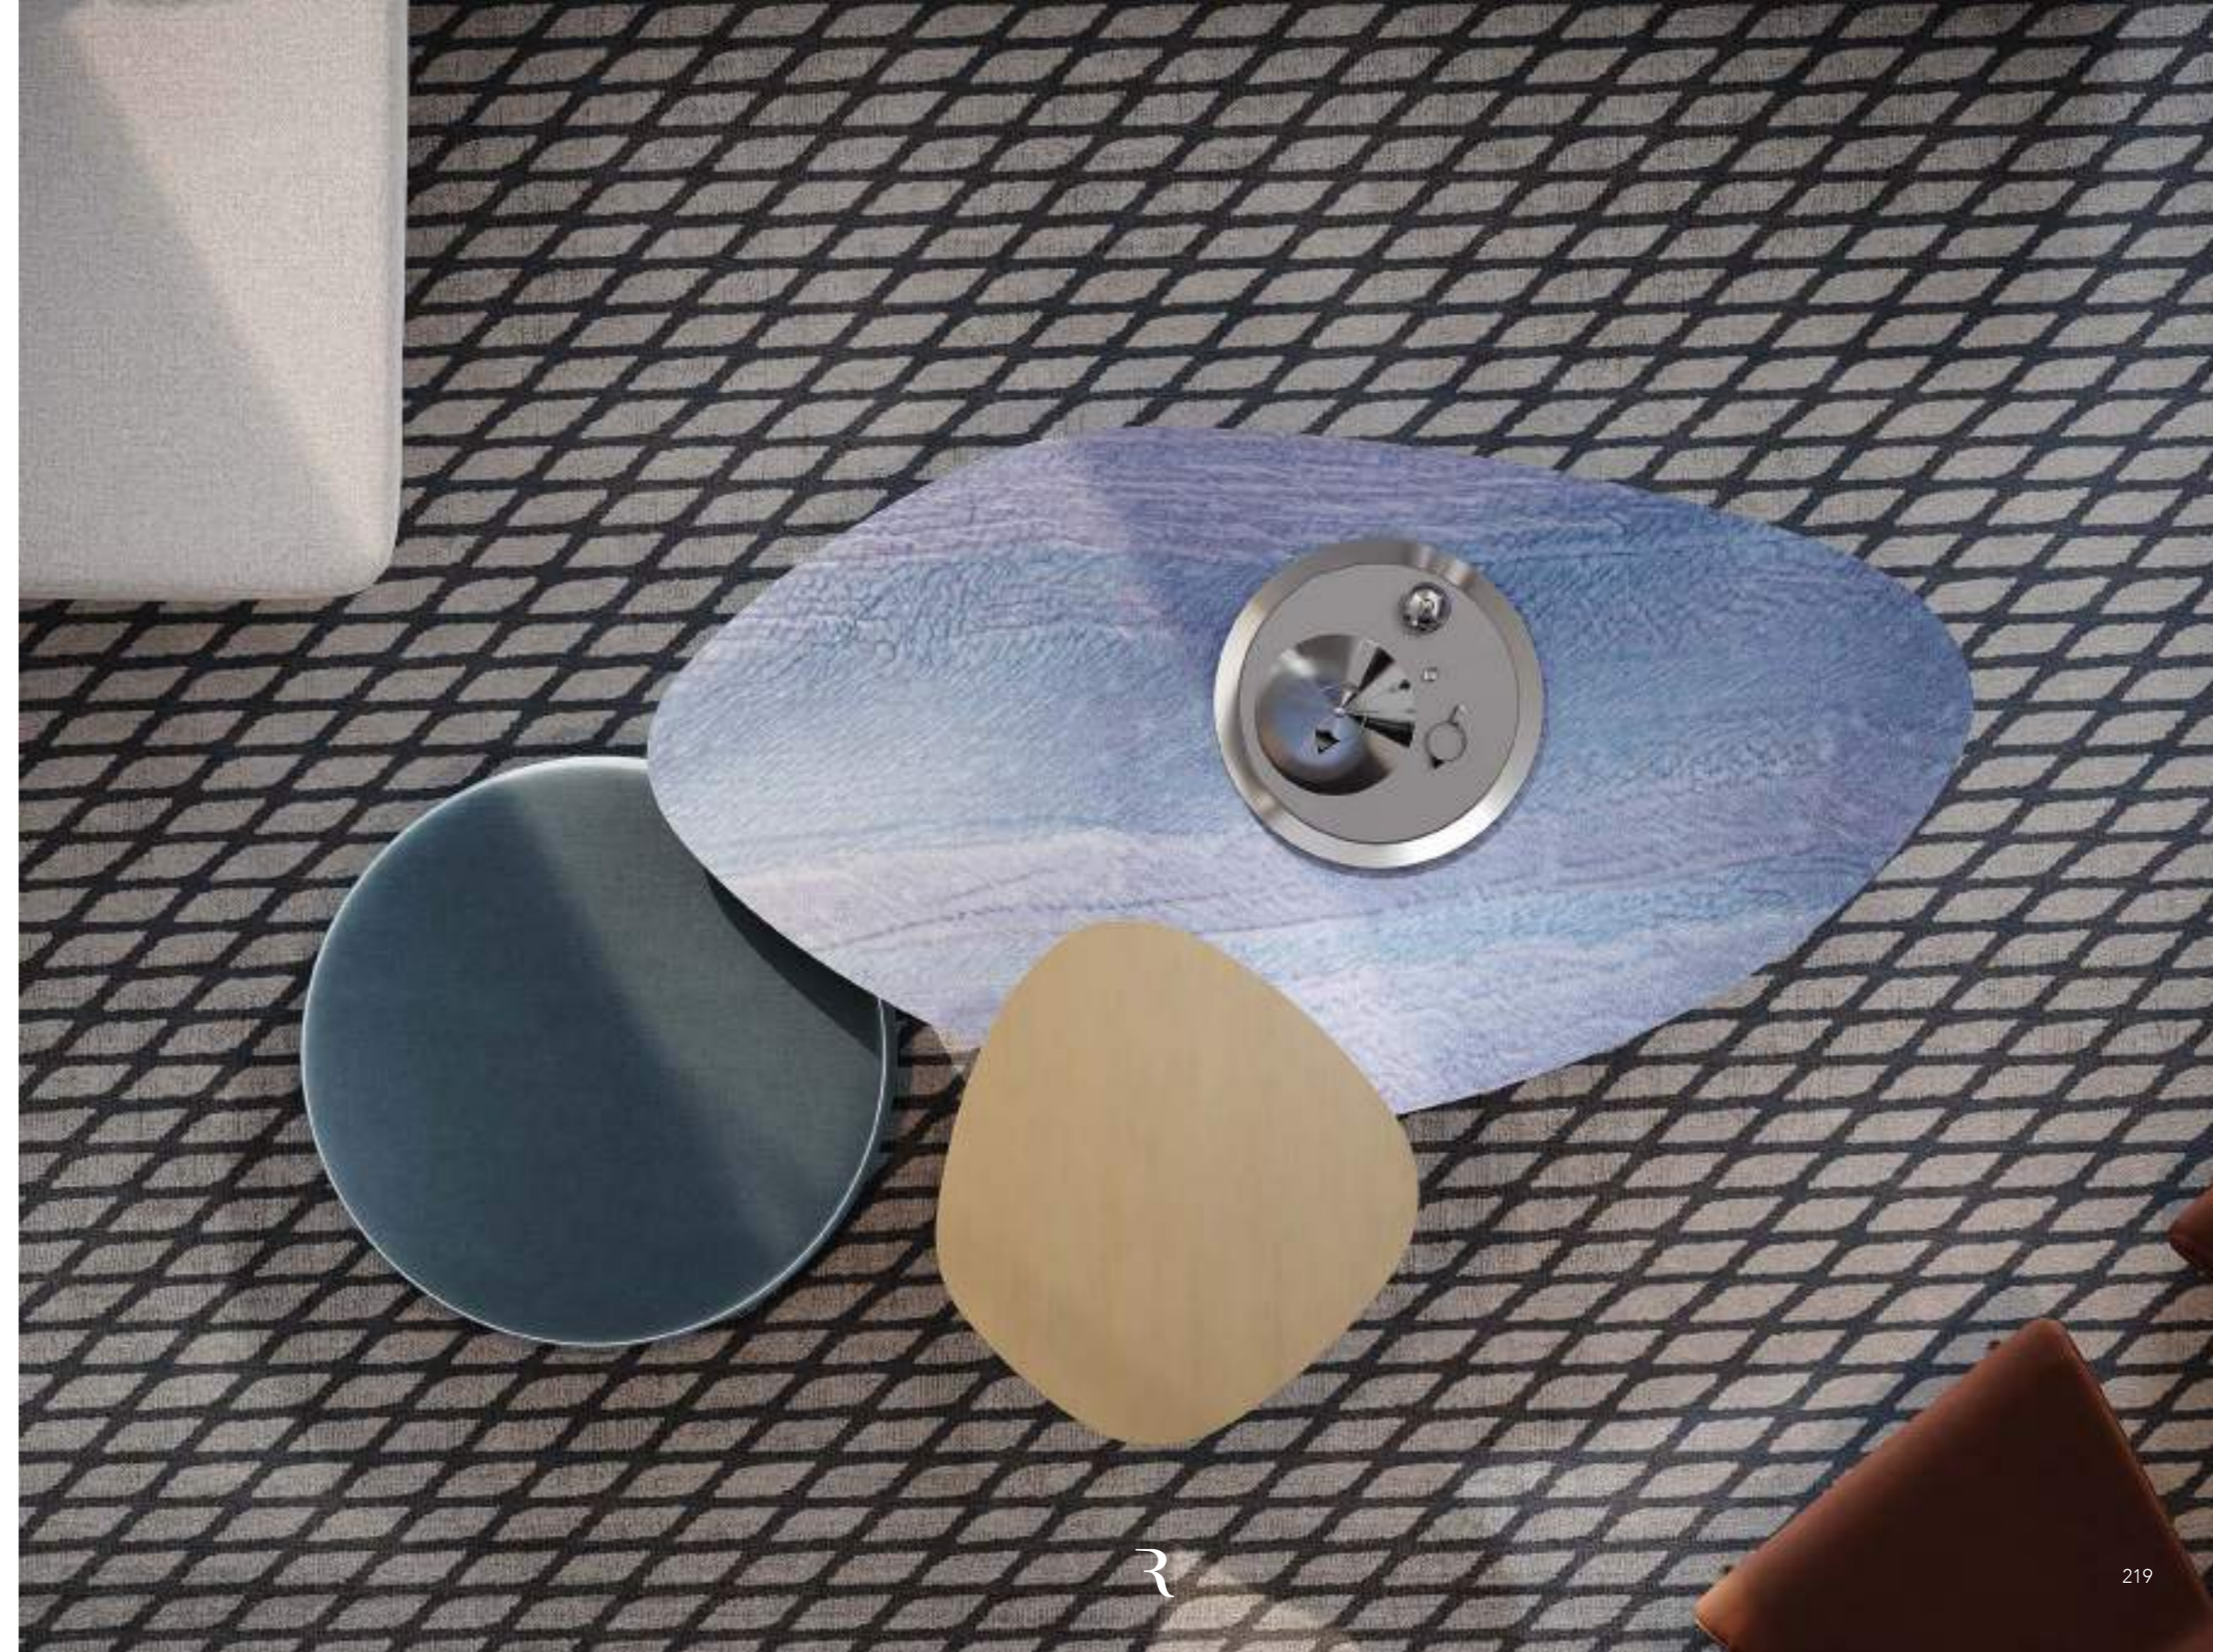

Bevel wood top and base  
in satin Brass 104M finish  
63 x 64 x 45 h