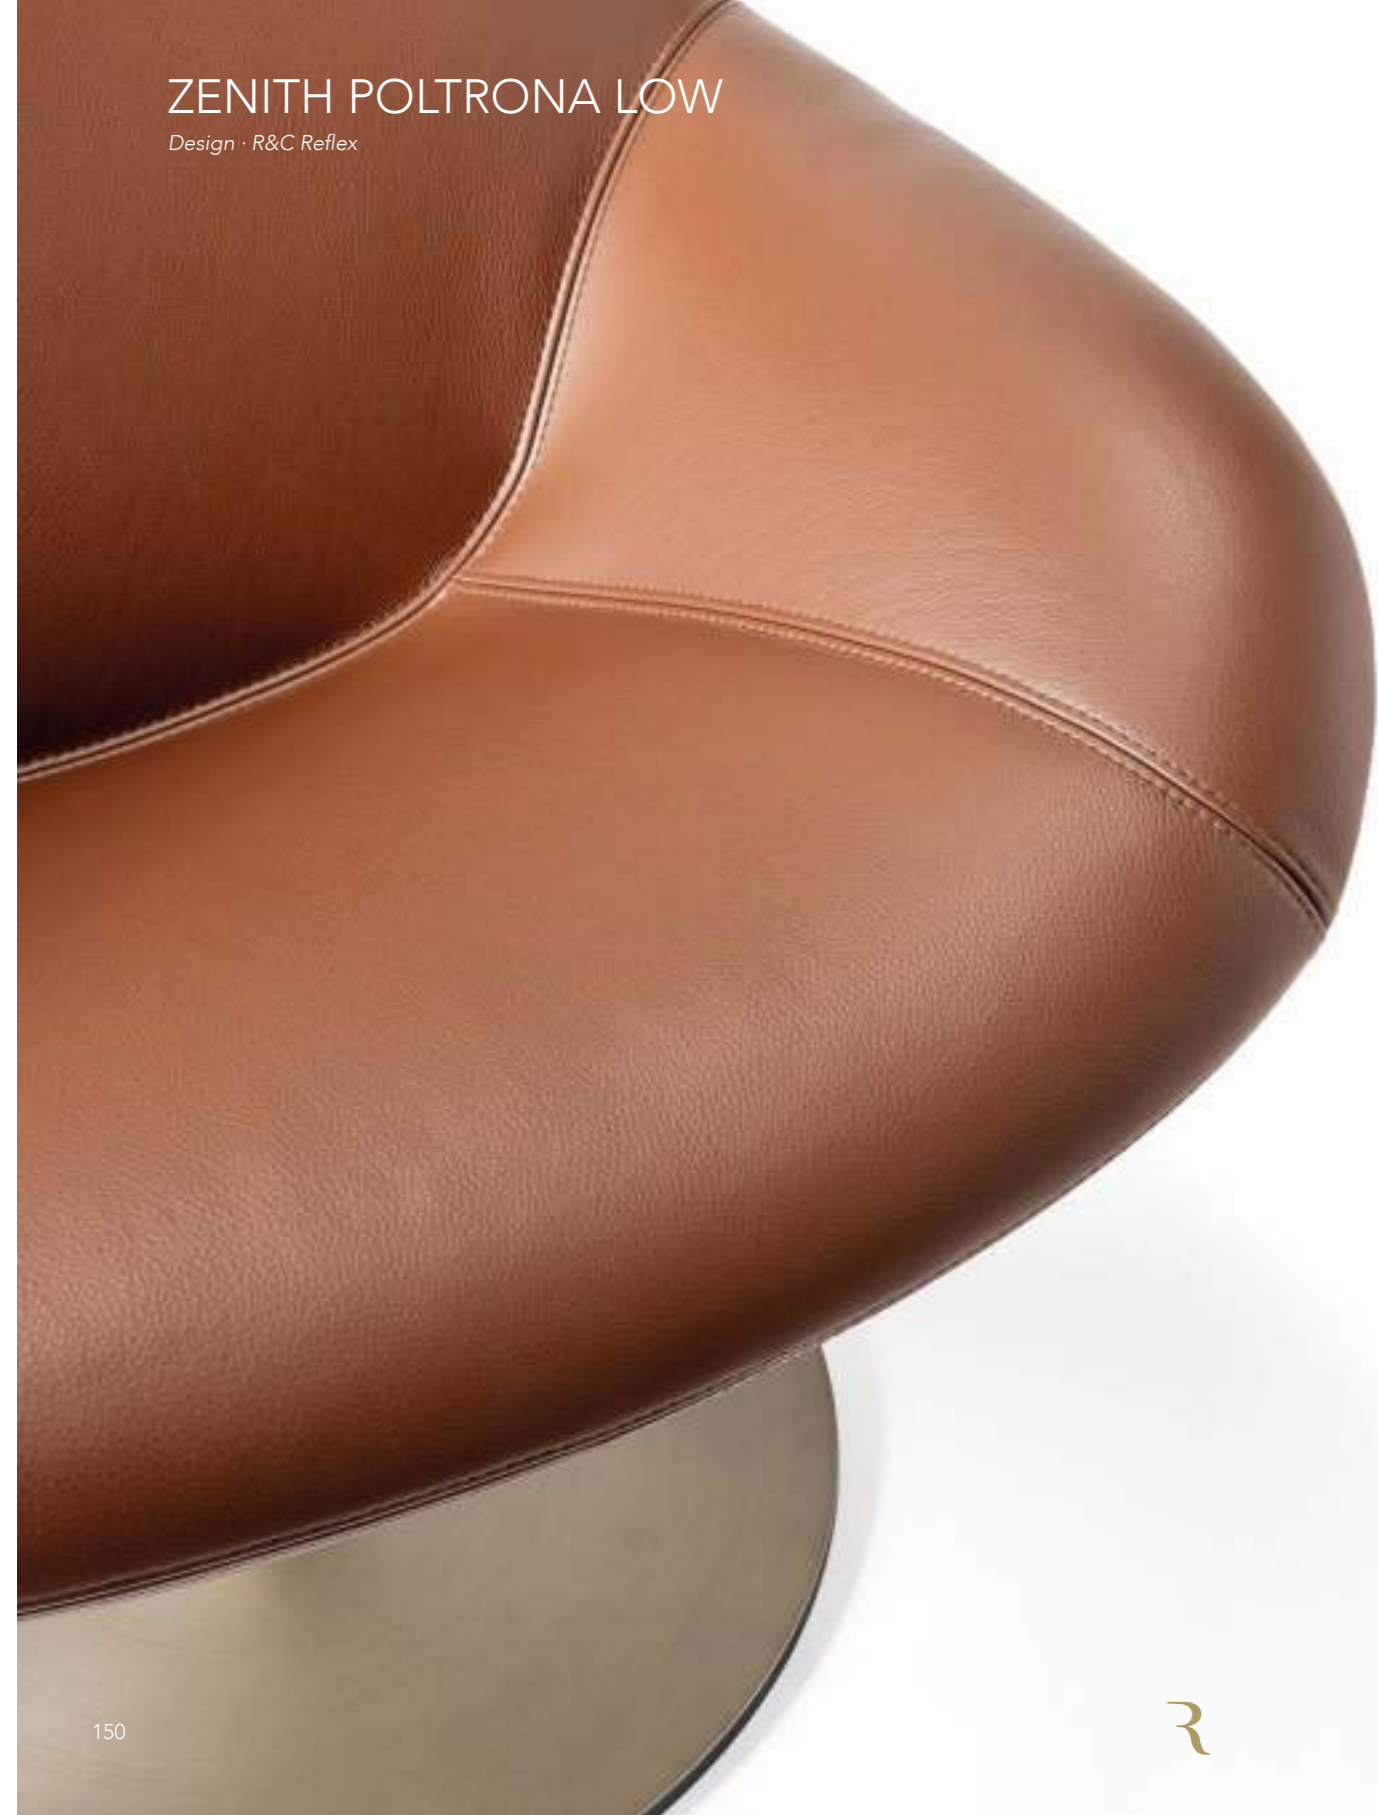

ZENITH POLTRONA LOW

Design · R&C Reflex

Shape detail in leather Colorata Cognac ◀

Upholstery in Fabric Extra Amsterdam 35 ▶
Base in satin Dark brass 105M finish
77 x 75 x 76 h

R