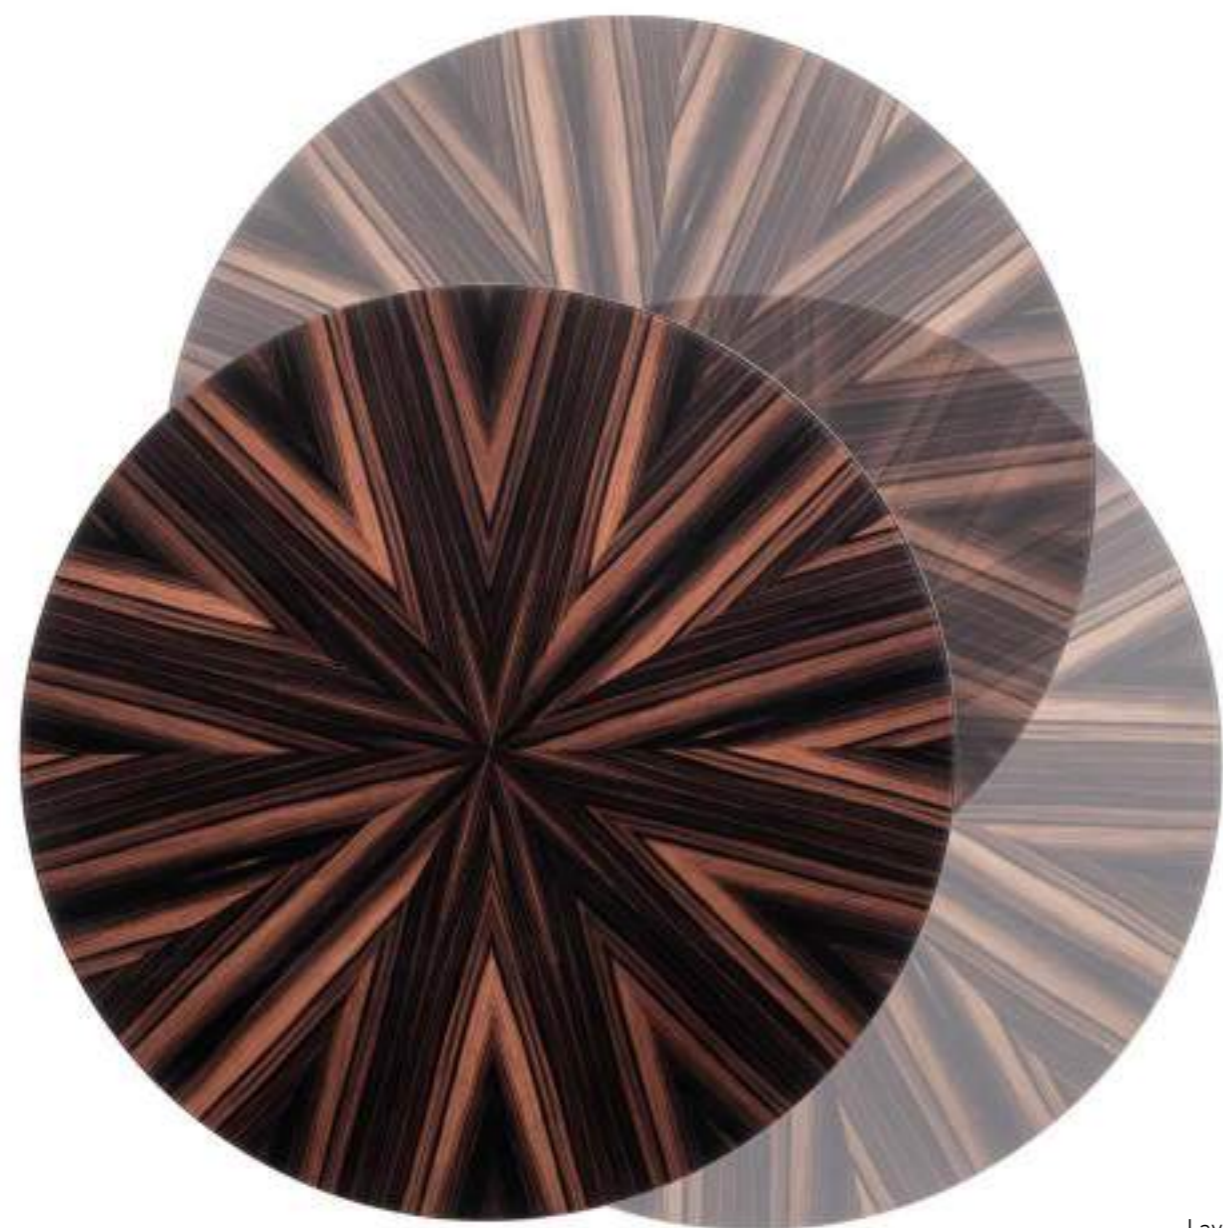

TAU 40 STEEL MOVE

Design · Ludovica e Riccardo Lucatello

Layer 1 in LegnoReflex Ebano chiaro radial version ◀
Layer 2 and base in satin Dark Brass 105M finish
Ø 80 x 47 h

Layer 1 in MarmoReflex Grey st. Laurent ▶
Layer 2 and base in Bronze 100M finish
Ø 80 x 47 h