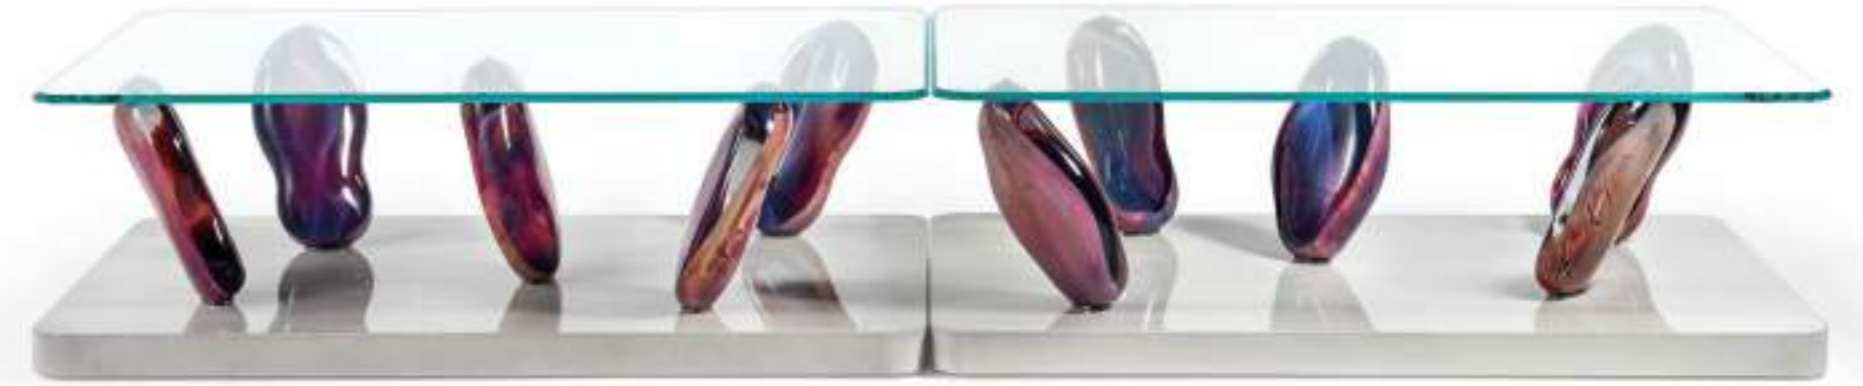

## ©MURANO

Wooden base with rounded corners in shiny ►  
Bianco Venezia finish  
Legs in Murano glass Calcedonio finish  
To in extra clear glass with rounded corners  
120 x 80 x 35 h

R