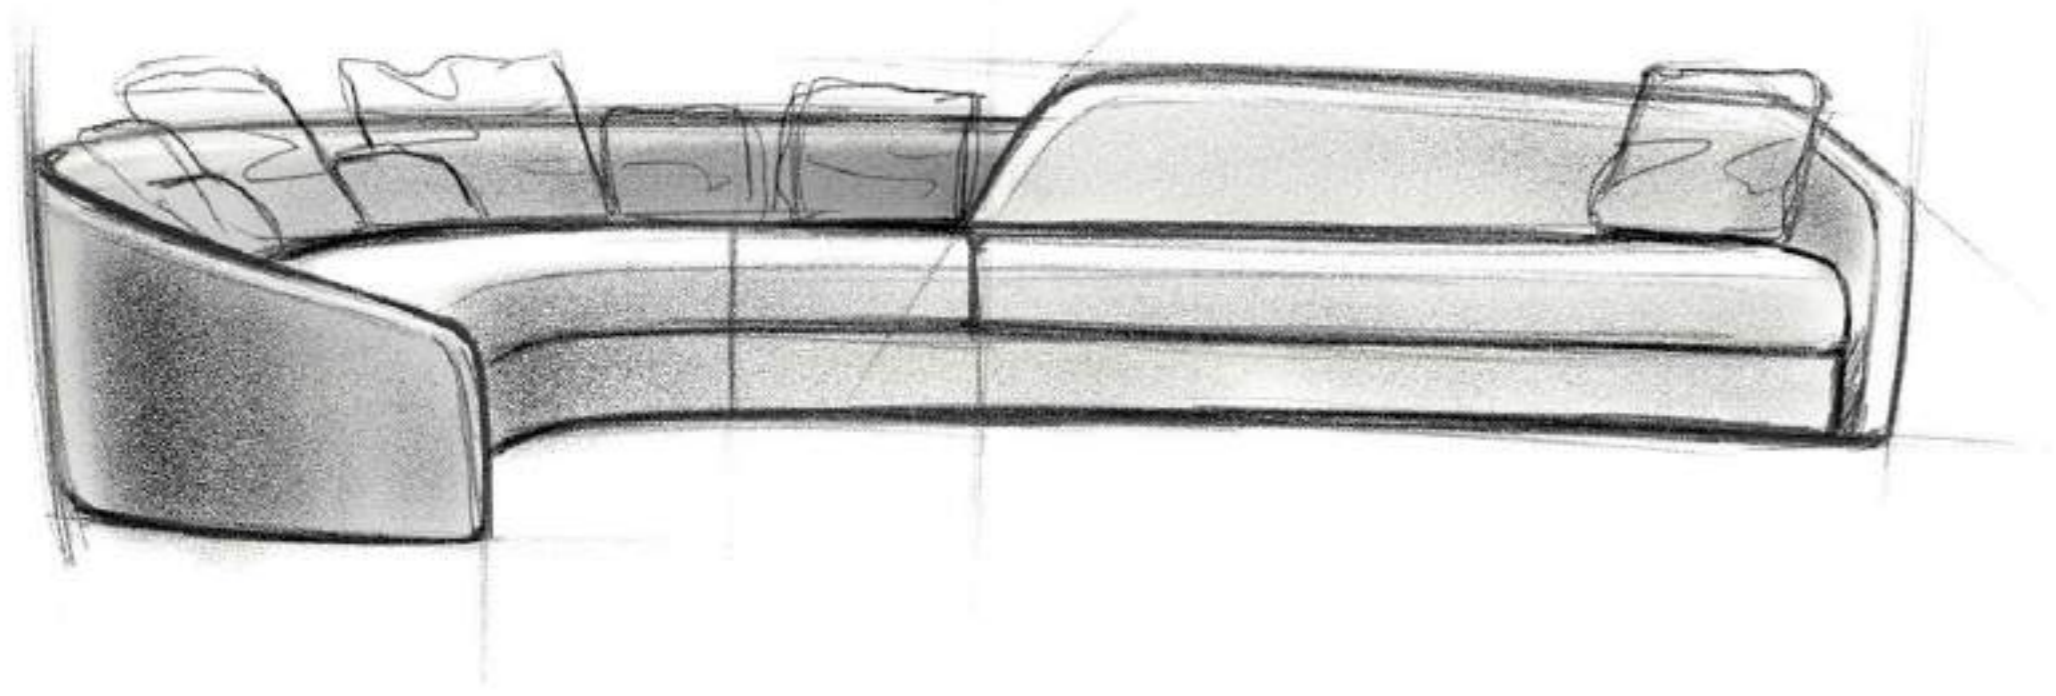

# STRATUM SOFA

Design · *pininfarina*

Layer 1 in fabric Luxury Brook street 10 ►  
Layer 2 with back in leather Cat. C Hennè  
with piping in fabric Extra Amsterdam 01 and  
seat in fabric Luxury Brook street 10  
A3 sx + G2 dx + L2 dx  
436 x 284 x 77 h