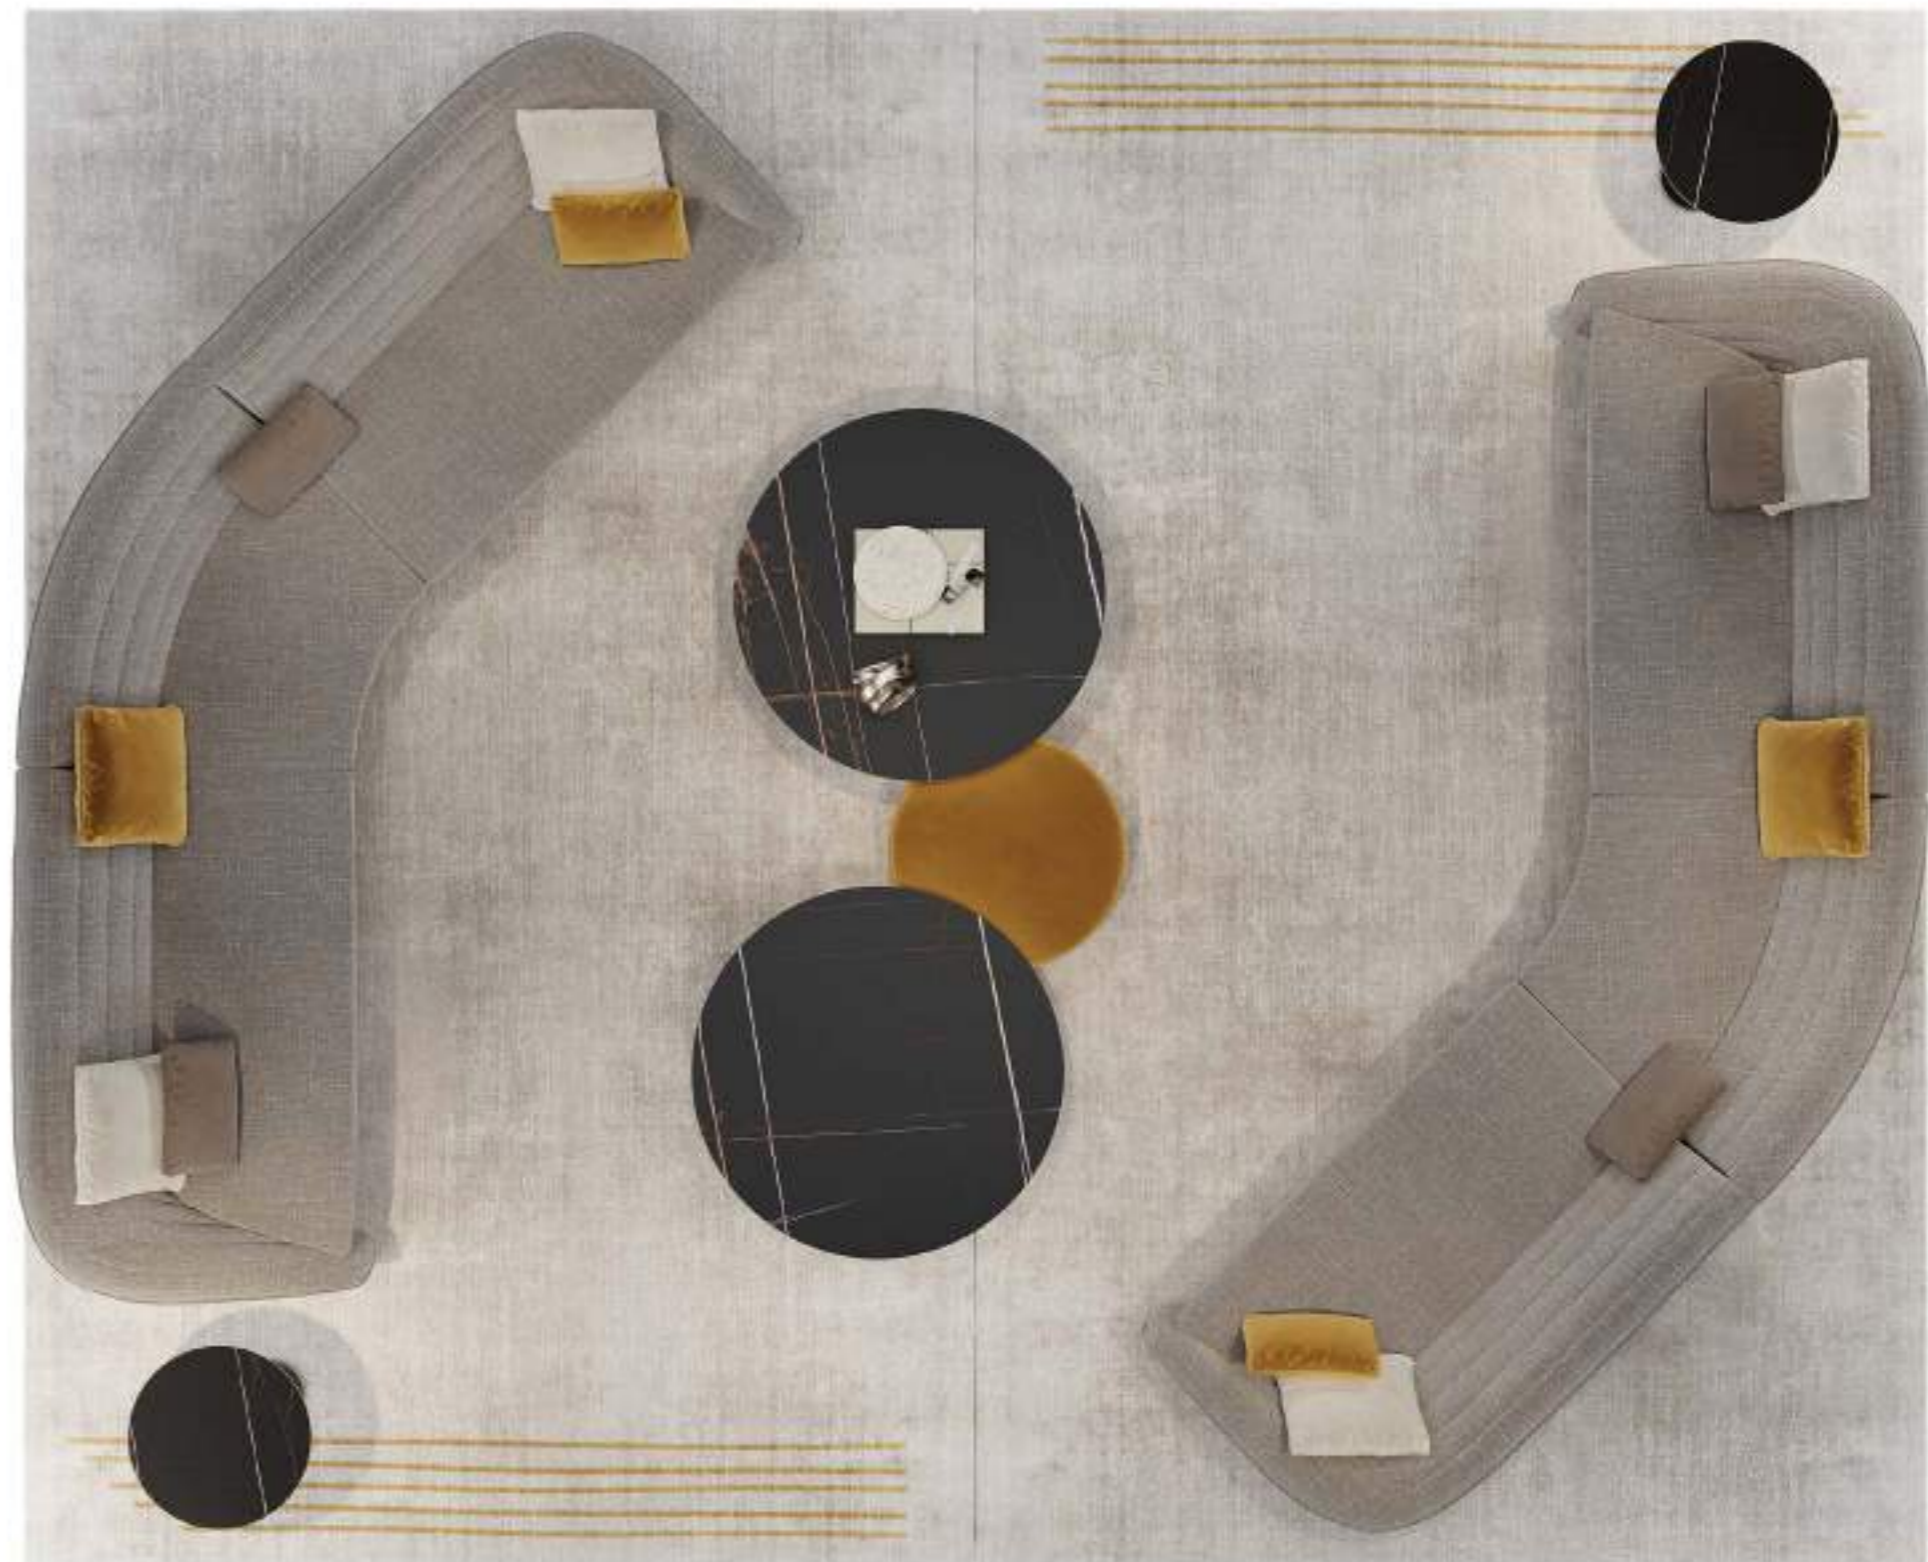

GRANTURISMO SOFA

Design · *pininfarina*

balanced
like
brown

1. MarmoReflex Sahara ◀
2. Leather Cat. C Ghiaccio
3. Fabric Luxury Venezia 35
4. Fabric Extra Dublino 03
5. Leather Nabuk Fumo
6. Tencel 80134 + Tencel 80172

Back and seat in fabric Extra Dublino 03 ▶
476 x 241 x 70 h

R