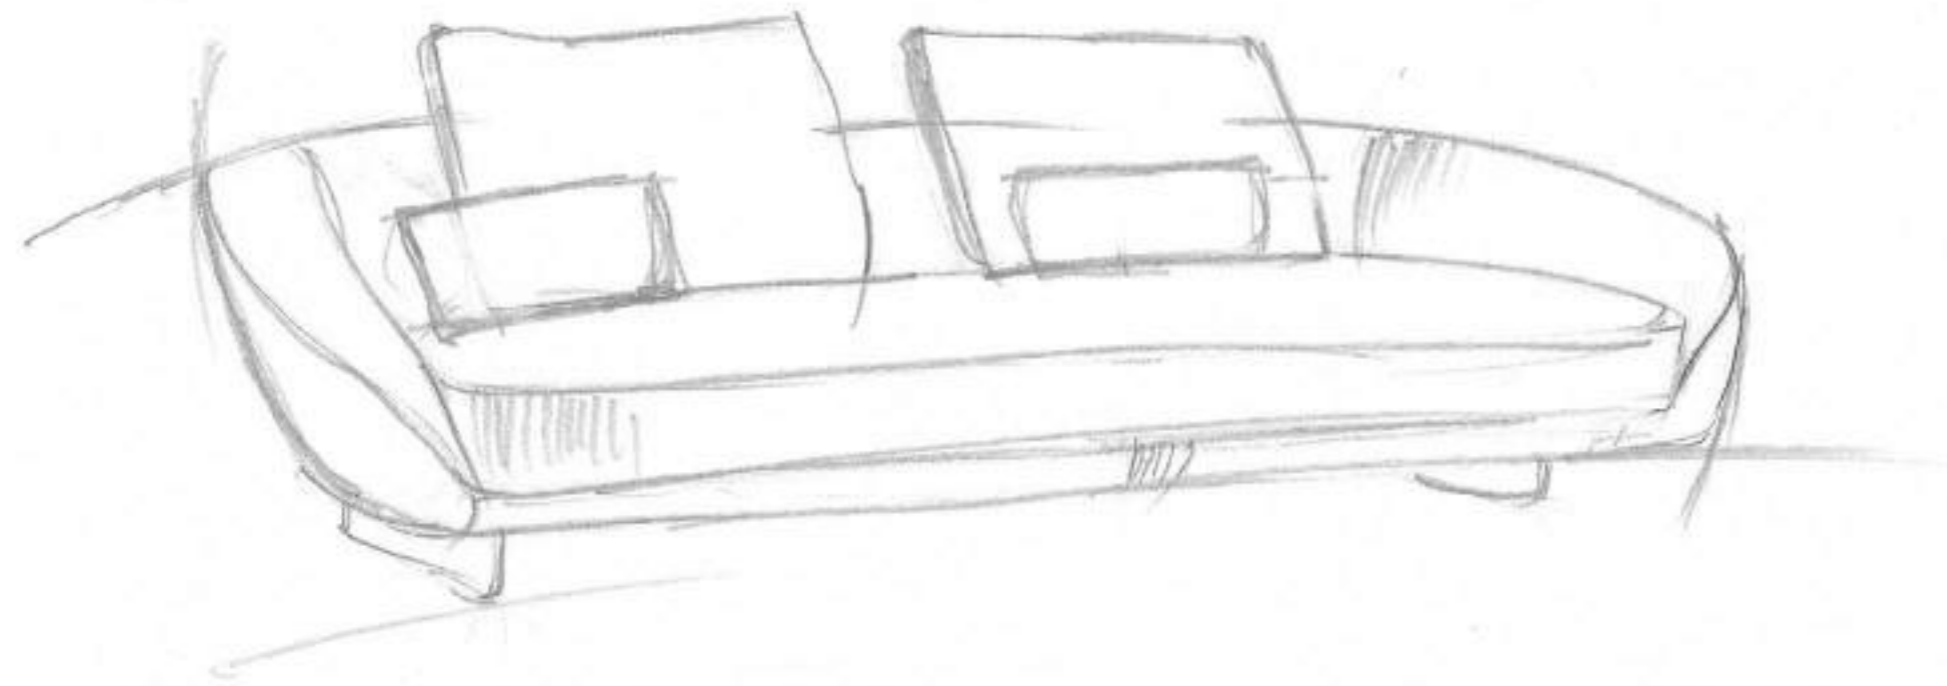

SEGNO SOFA

Design · *pininfarina*