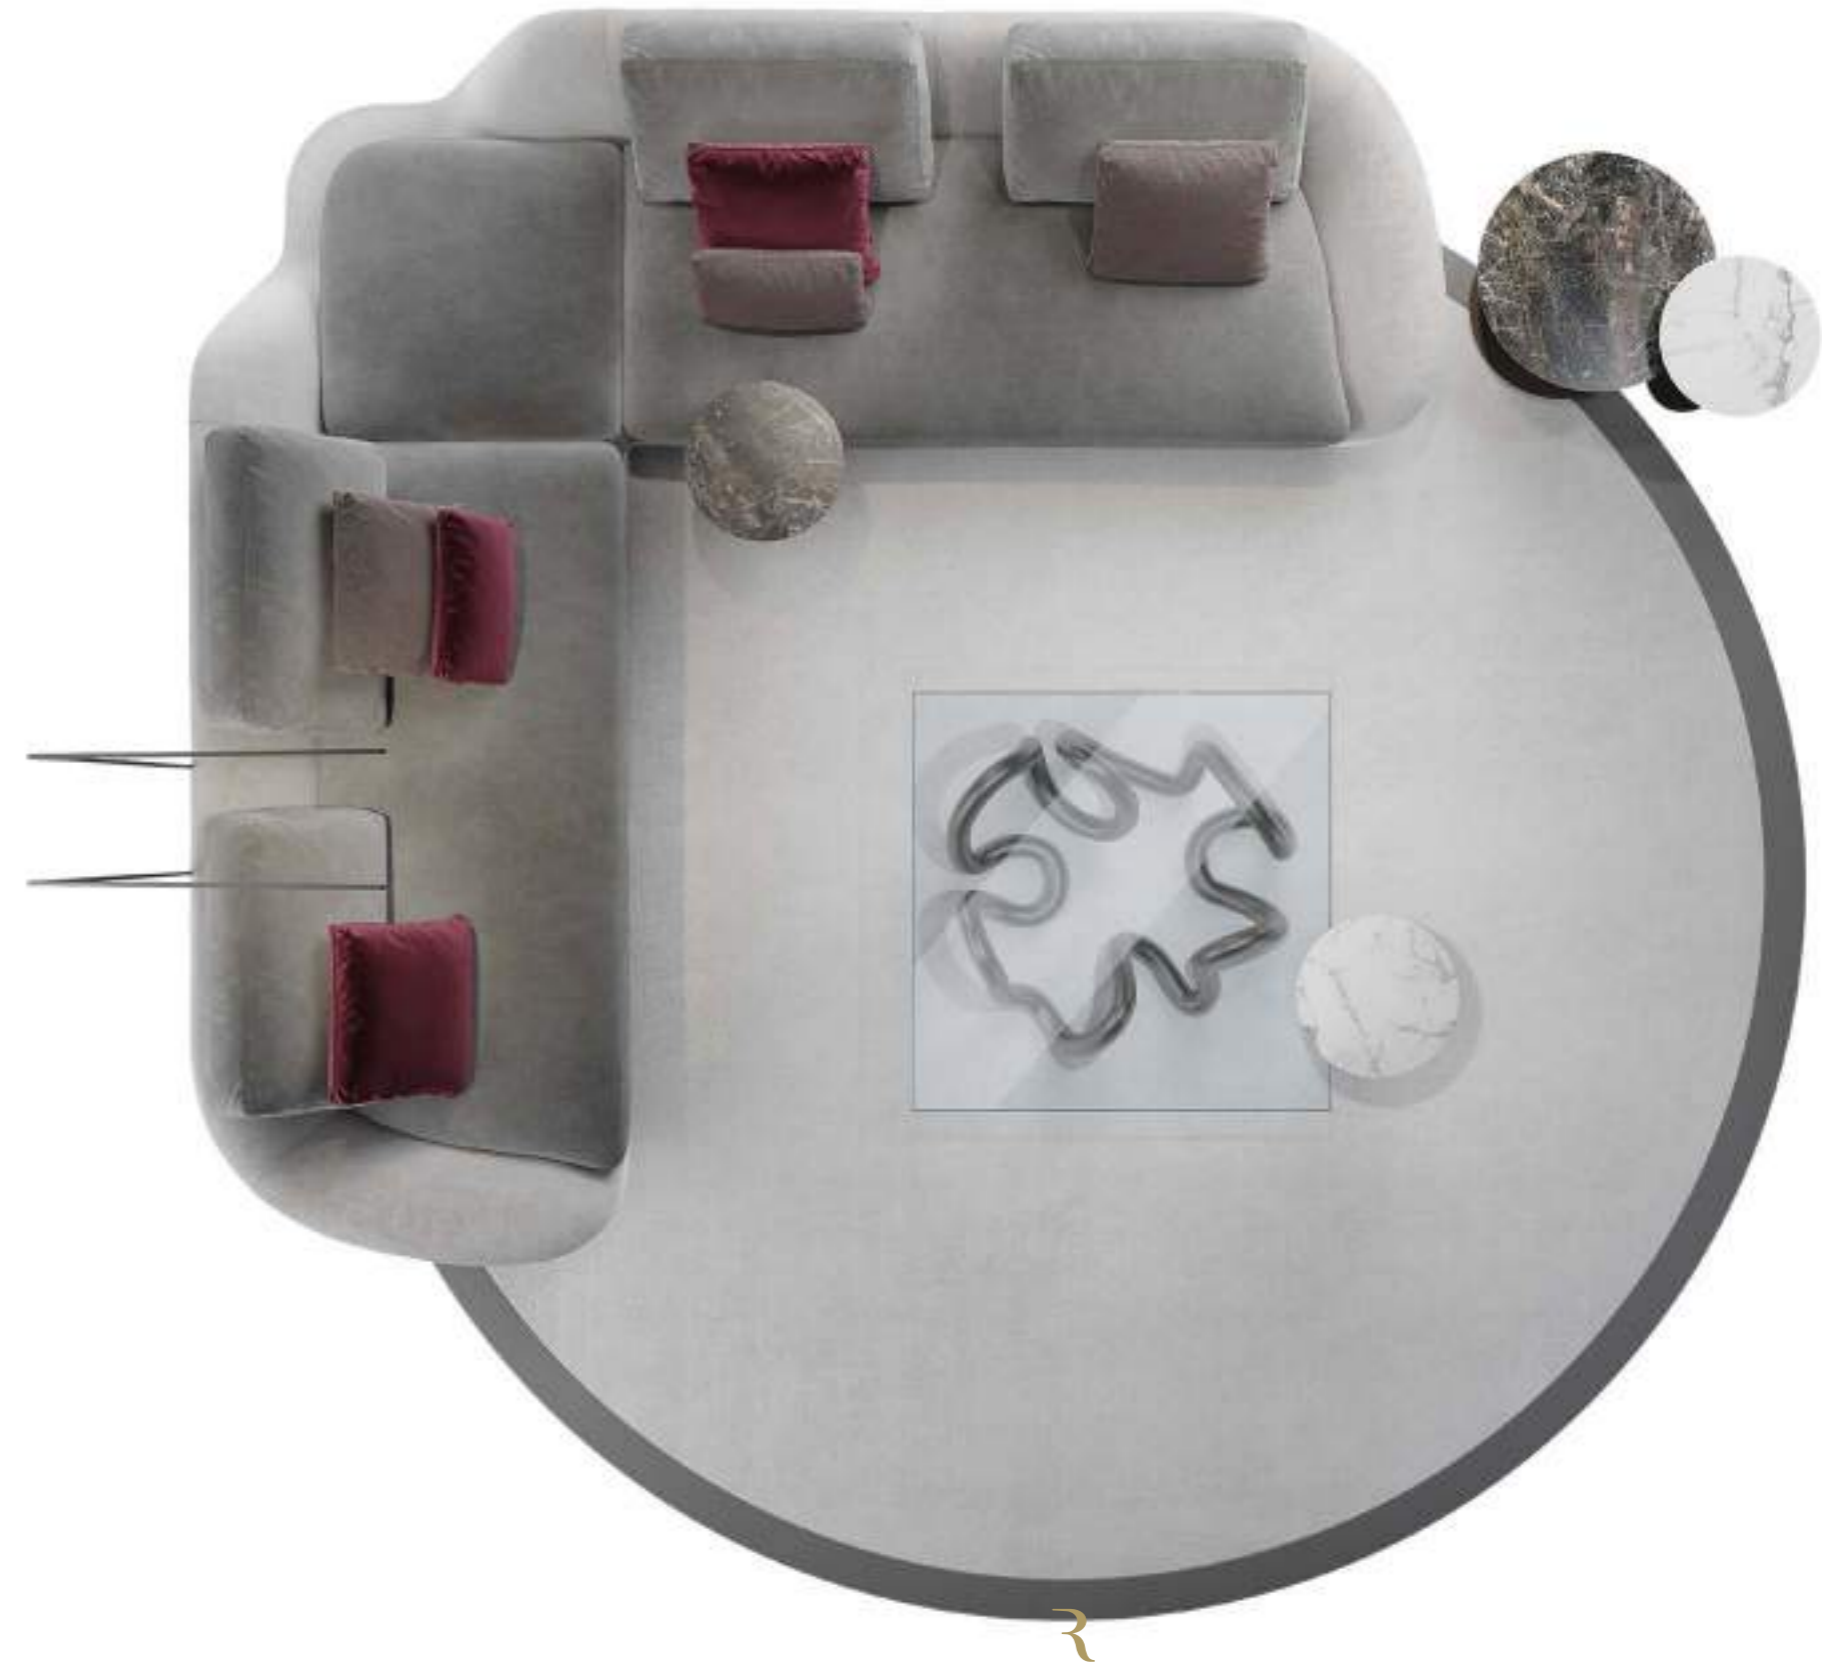

SEGNO SOFA

Design · *pininfarina*

R

Shell in leather Nabuk Grigio Chiaro ▶
Back and seat cushions in fabric Extra Amsterdam 46
Legs in satin Titanium 101M finish
Mod. G - 312 x 306 x 85 h

R