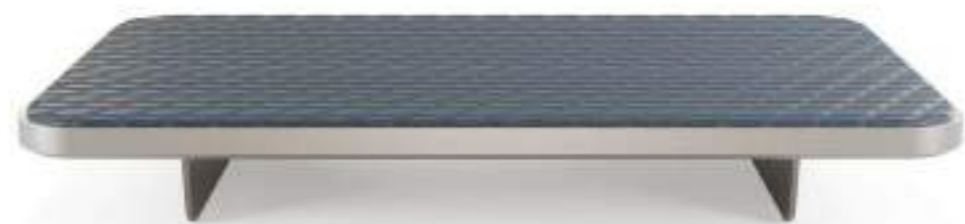

SEGNO SOFA POUF

Design · *pininfarina*