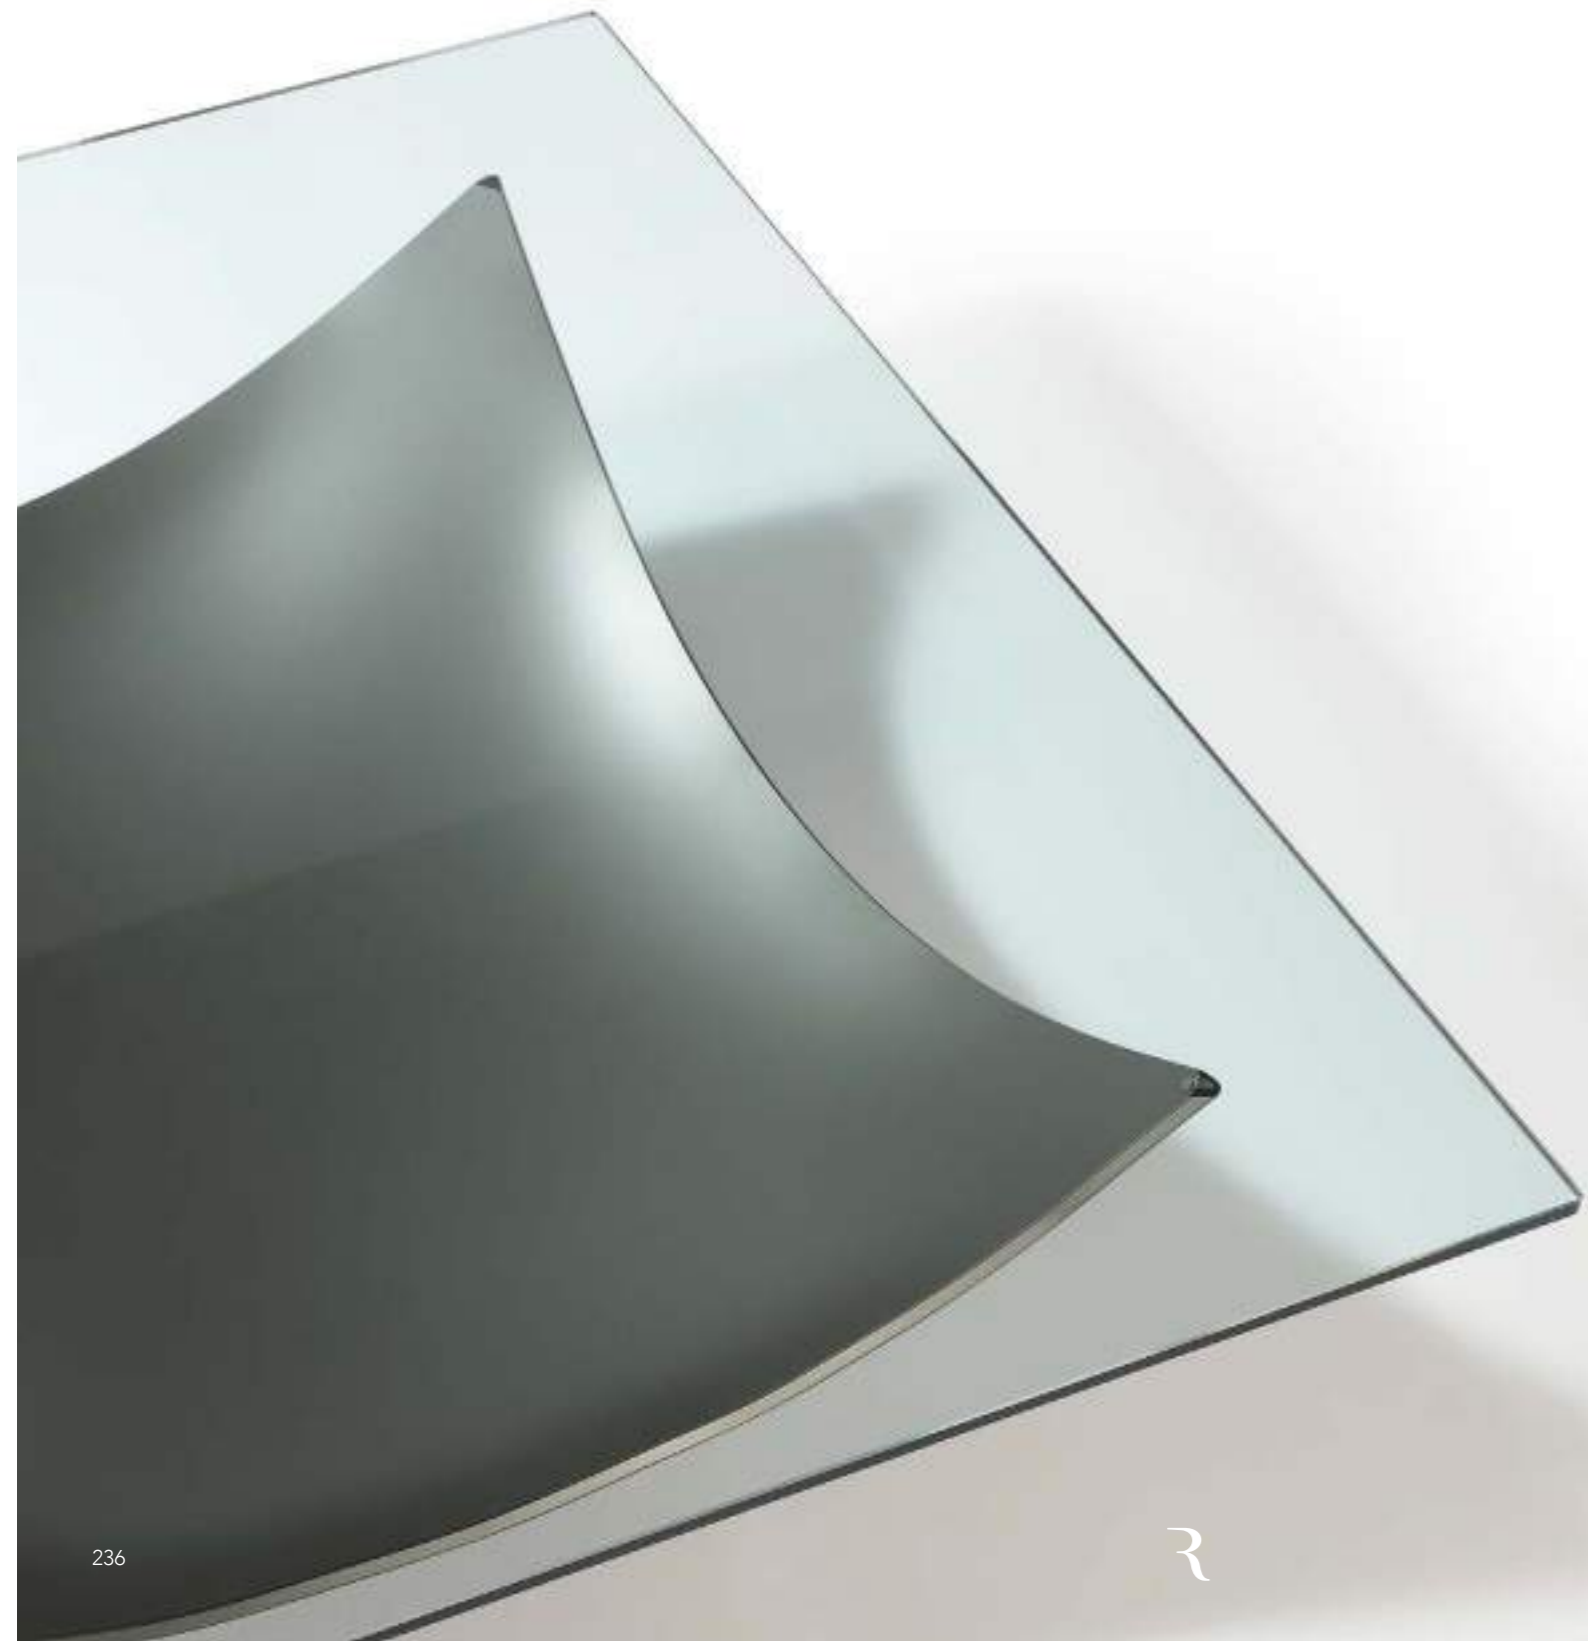

VELA 40

Design · R&C Reflex