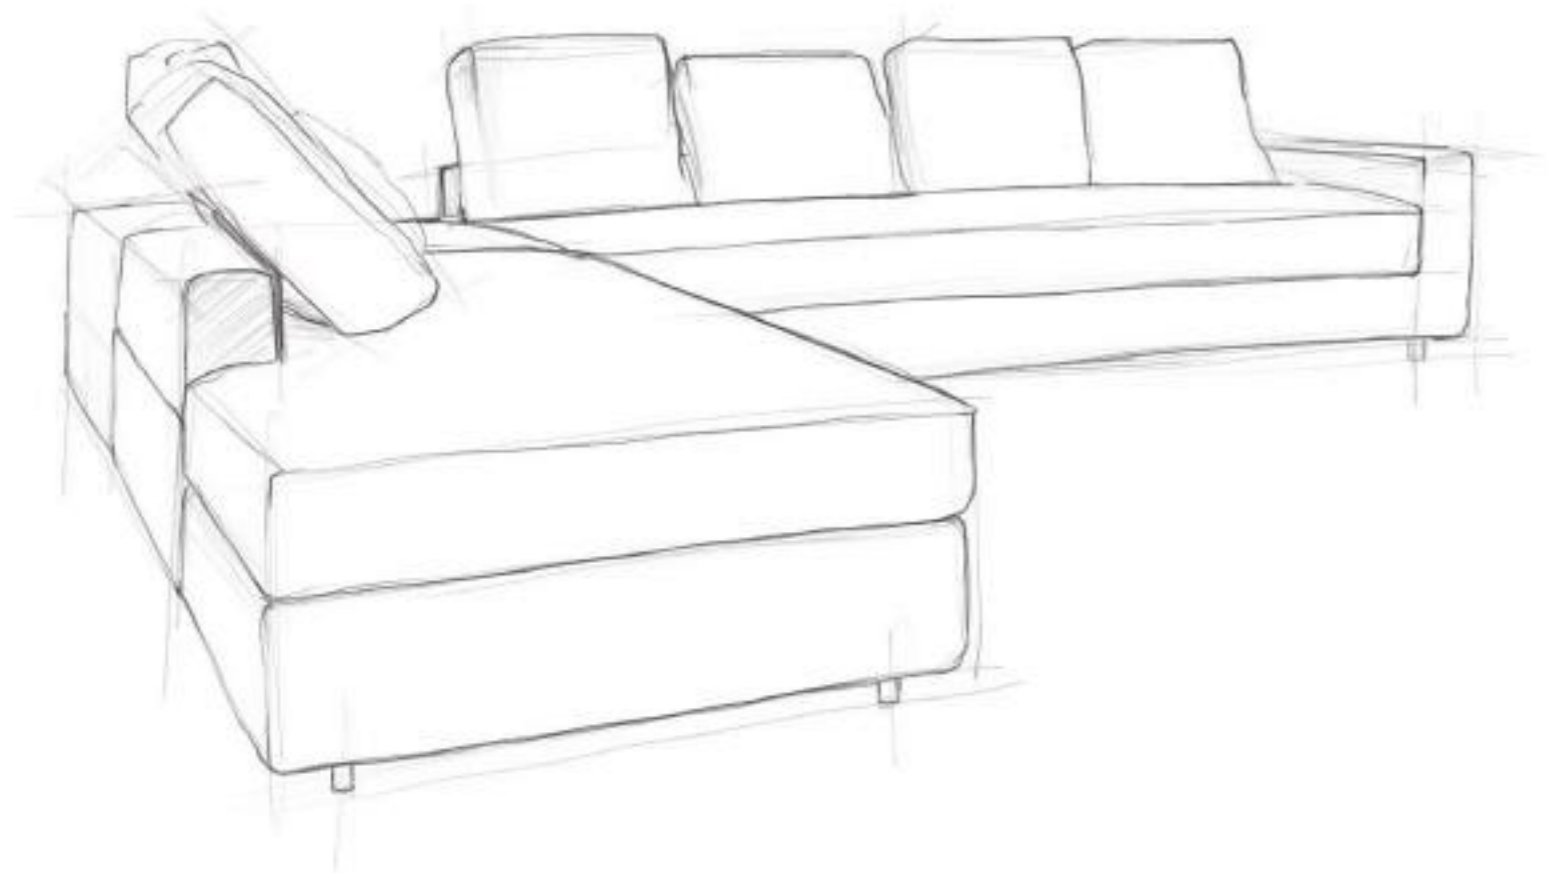

ADONE SOFA

Design · Emanuele Missaglia