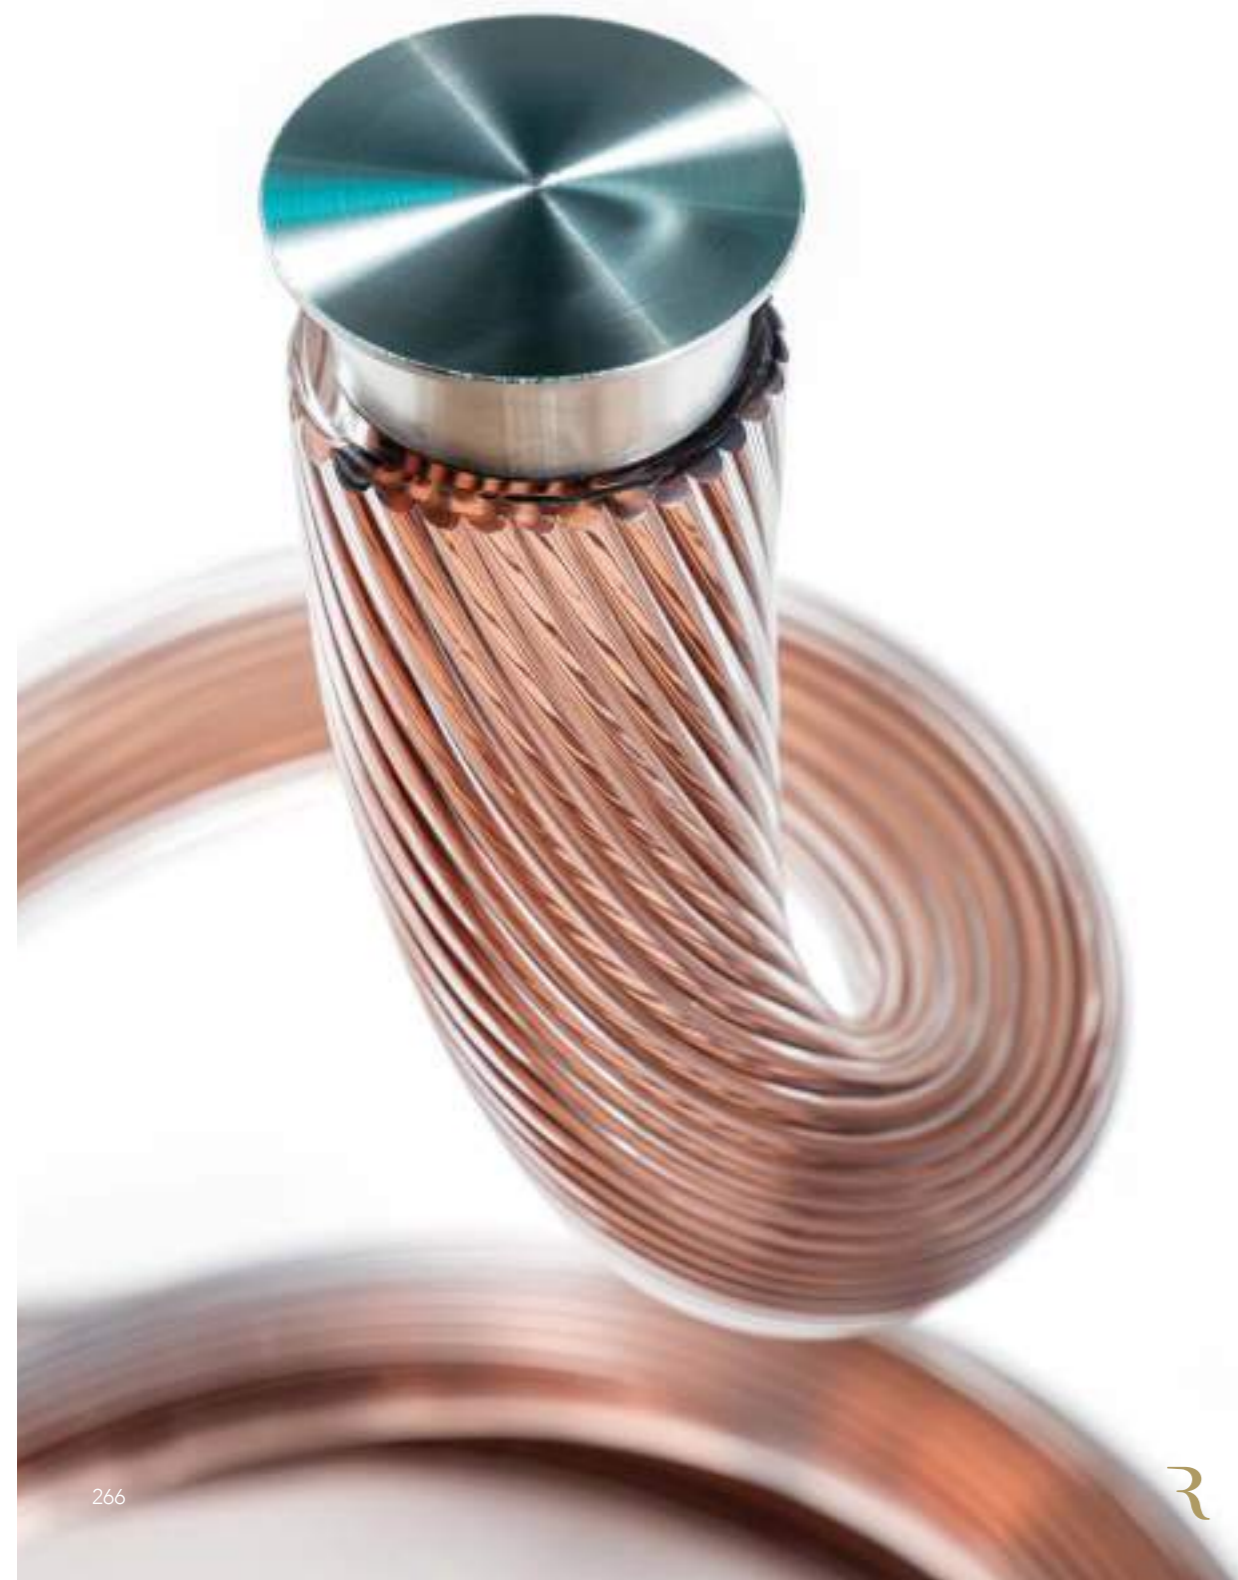

GHIBLI 55

Design · Tulczinsky

R

©MURANO

Glasstop with 45° bevel ►
Base in ribbed Murano glass amethyst colour
Ø 60 x 55 h