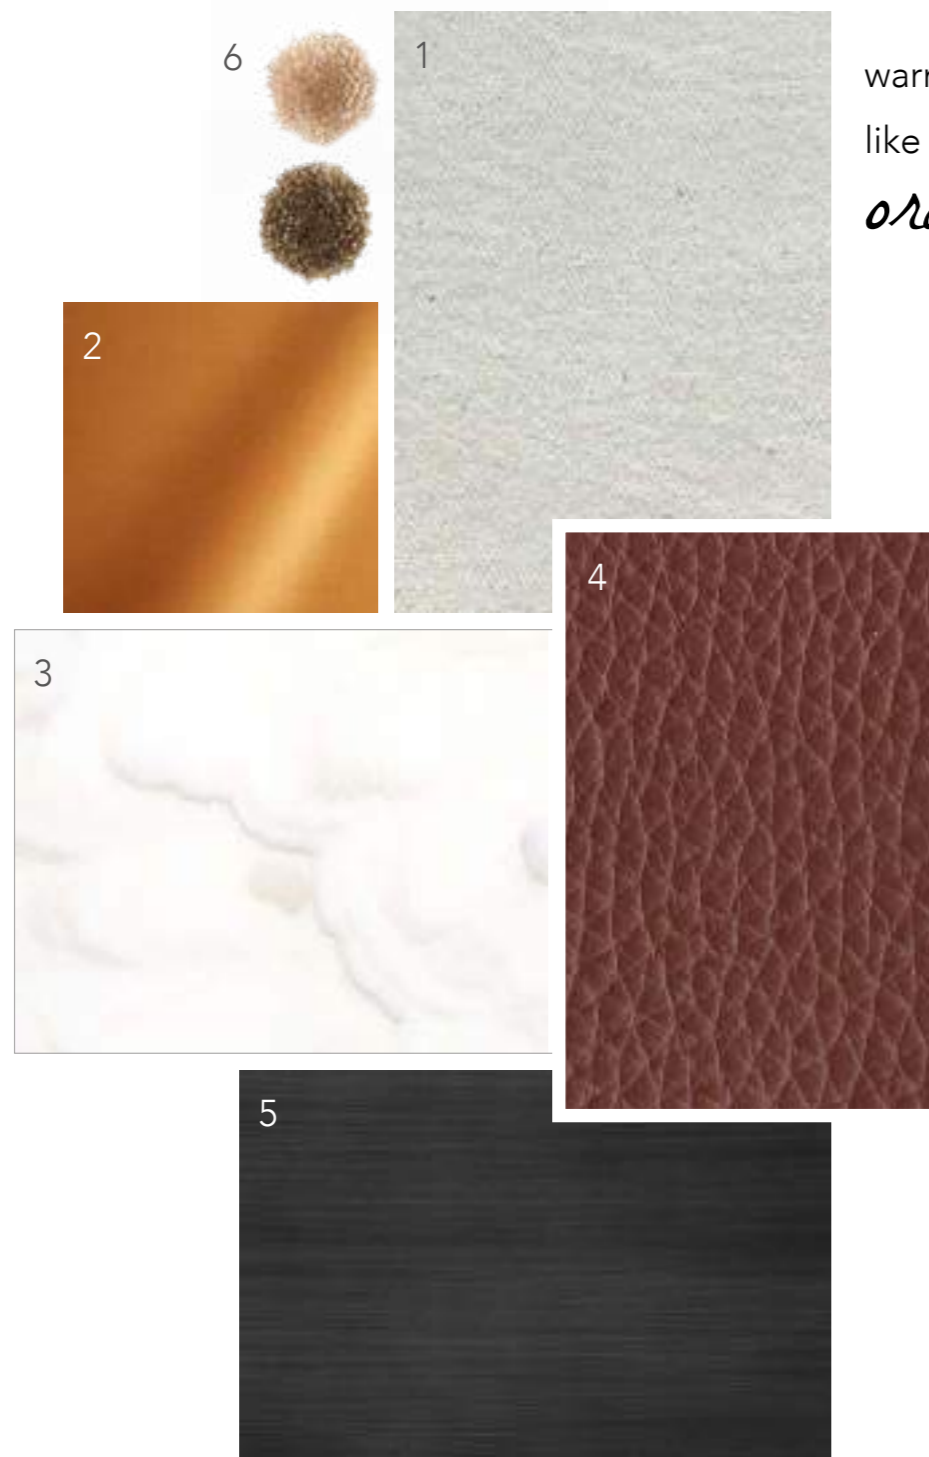

SEGNO CHAISE LONGUE SOFA

Design · *pininfarina*

warm
like
orange

1. Leather Nabuk Bianco ◀
2. Fabric Extra Amsterdam 35
3. MarmoReflex Onice bianco
4. Leather Colorata Cognac
5. Satin Dark Brass 105M
6. Tencel 80190 + Tencel 80130

Back and seat cushions in leather Nabuk Bianco ▶
Shell and chaise longue upholstered
in leather Colorata Cognac
Platform and legs in satin Dark Brass 105M finish
Mod. B - 420 x 346 x 85 h