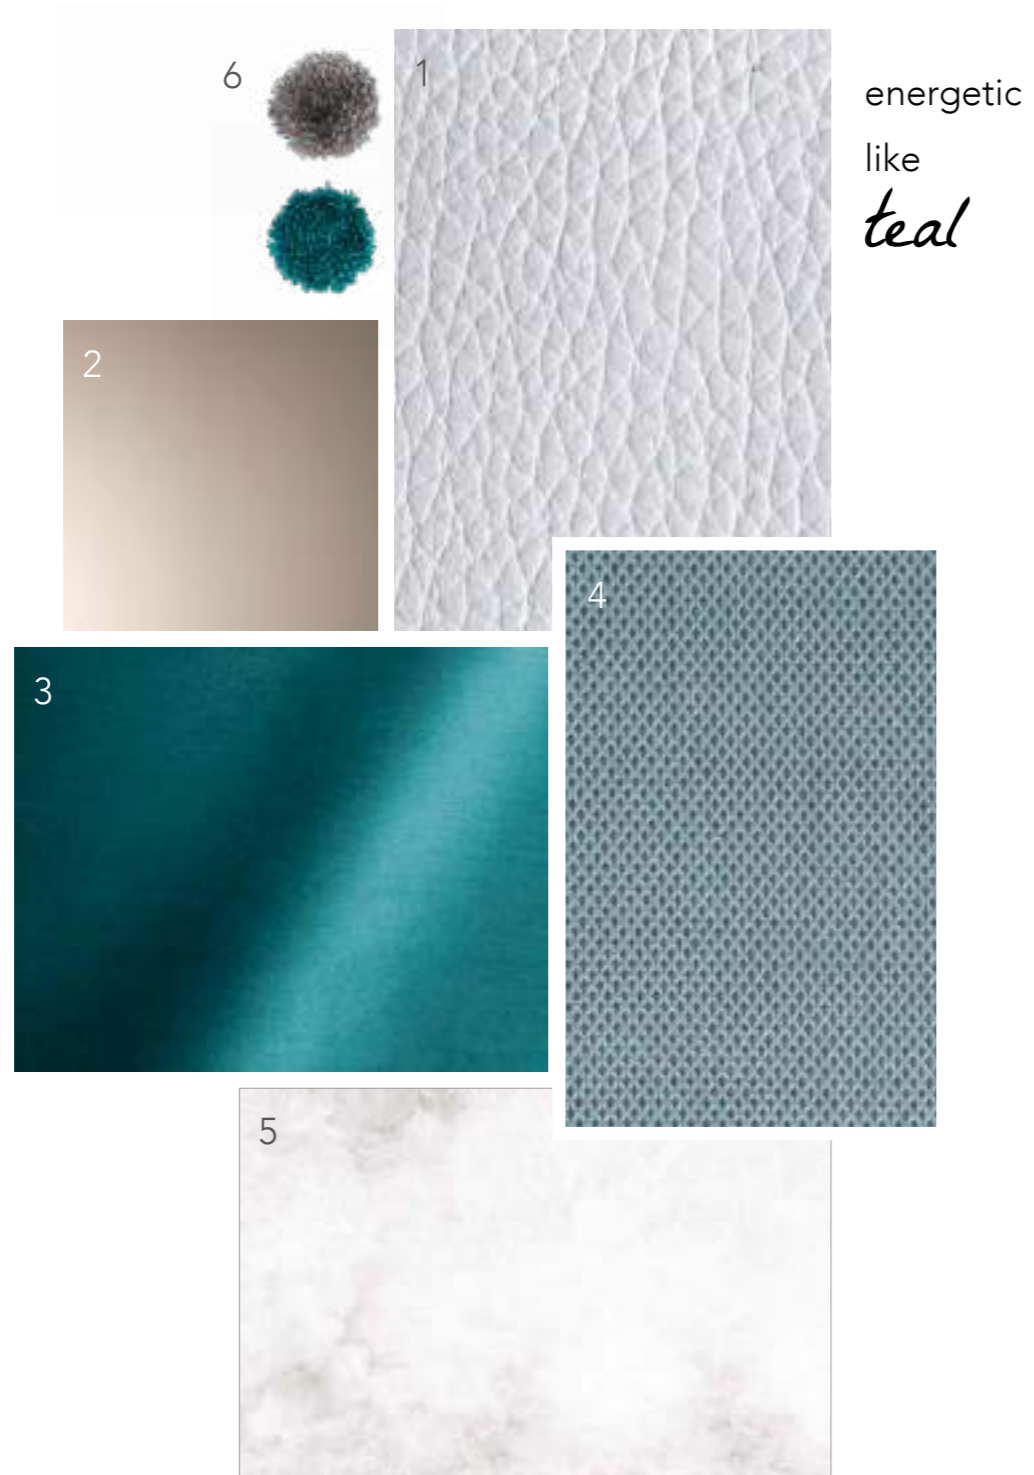

# SEGNO SOFA

Design · *pininfarina*

energetic  
like  
*teal*

- 1. Leather Cat. C Titanium ◀
- 2. Bronze glass
- 3. Fabric Extra Amsterdam 57
- 4. Fabric decorative Millefiori 123
- 5. MarmoReflex Onice Grigio
- 6. Tencel 80182 + Tencel 80201