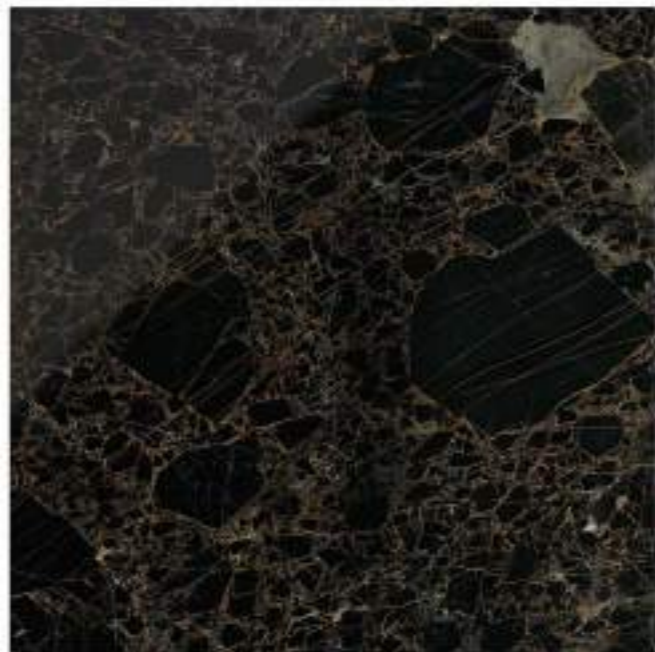

# KUBO 40

Design · Tulczinsky

Top in MamoReflex Orange black ◀  
Metal base in Bronze 100M finish  
100 x 100 x 35 h

Top in MamoReflex Amani grigio ▶  
Metal base in Bronze 100M finish  
100 x 100 x 35 h