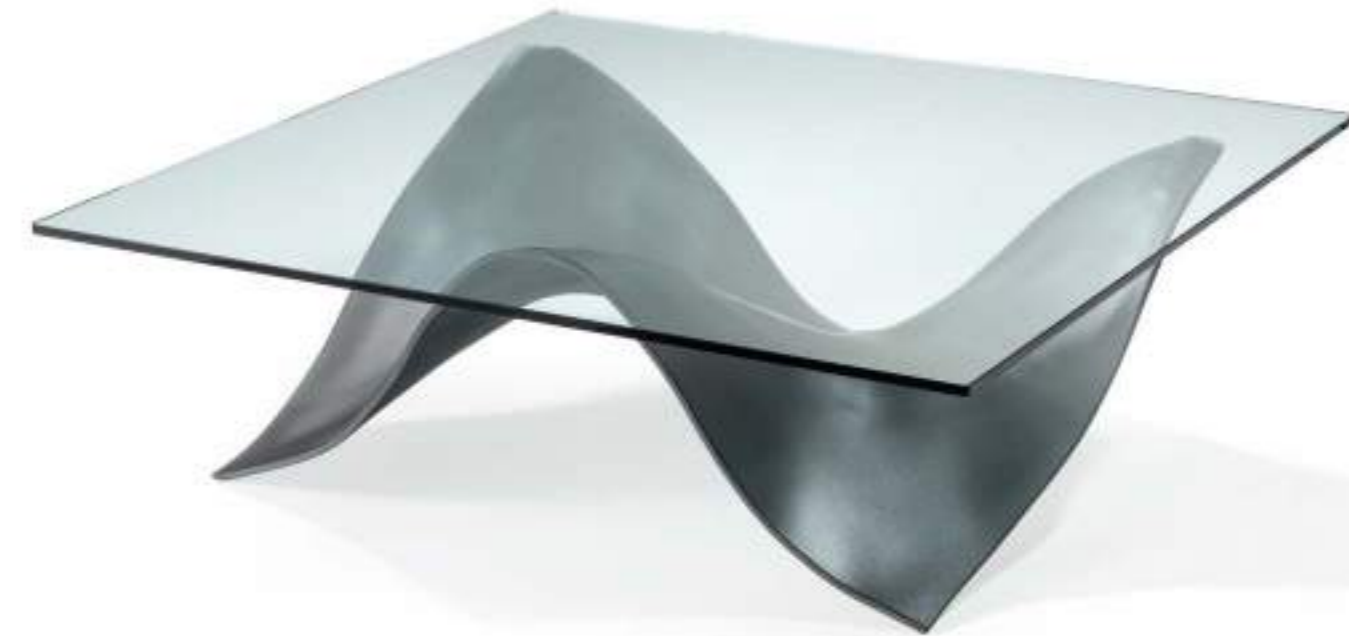

# VELA 40

Design · R&C Reflex

Glass top with polished edges ▶  
Base in Bronze 100M finish  
106 x 106 x 31 h

Base in curved smoked glass ►  
with sandblasted finish  
Glass top with polished edges  
106 x 106 x 39 h