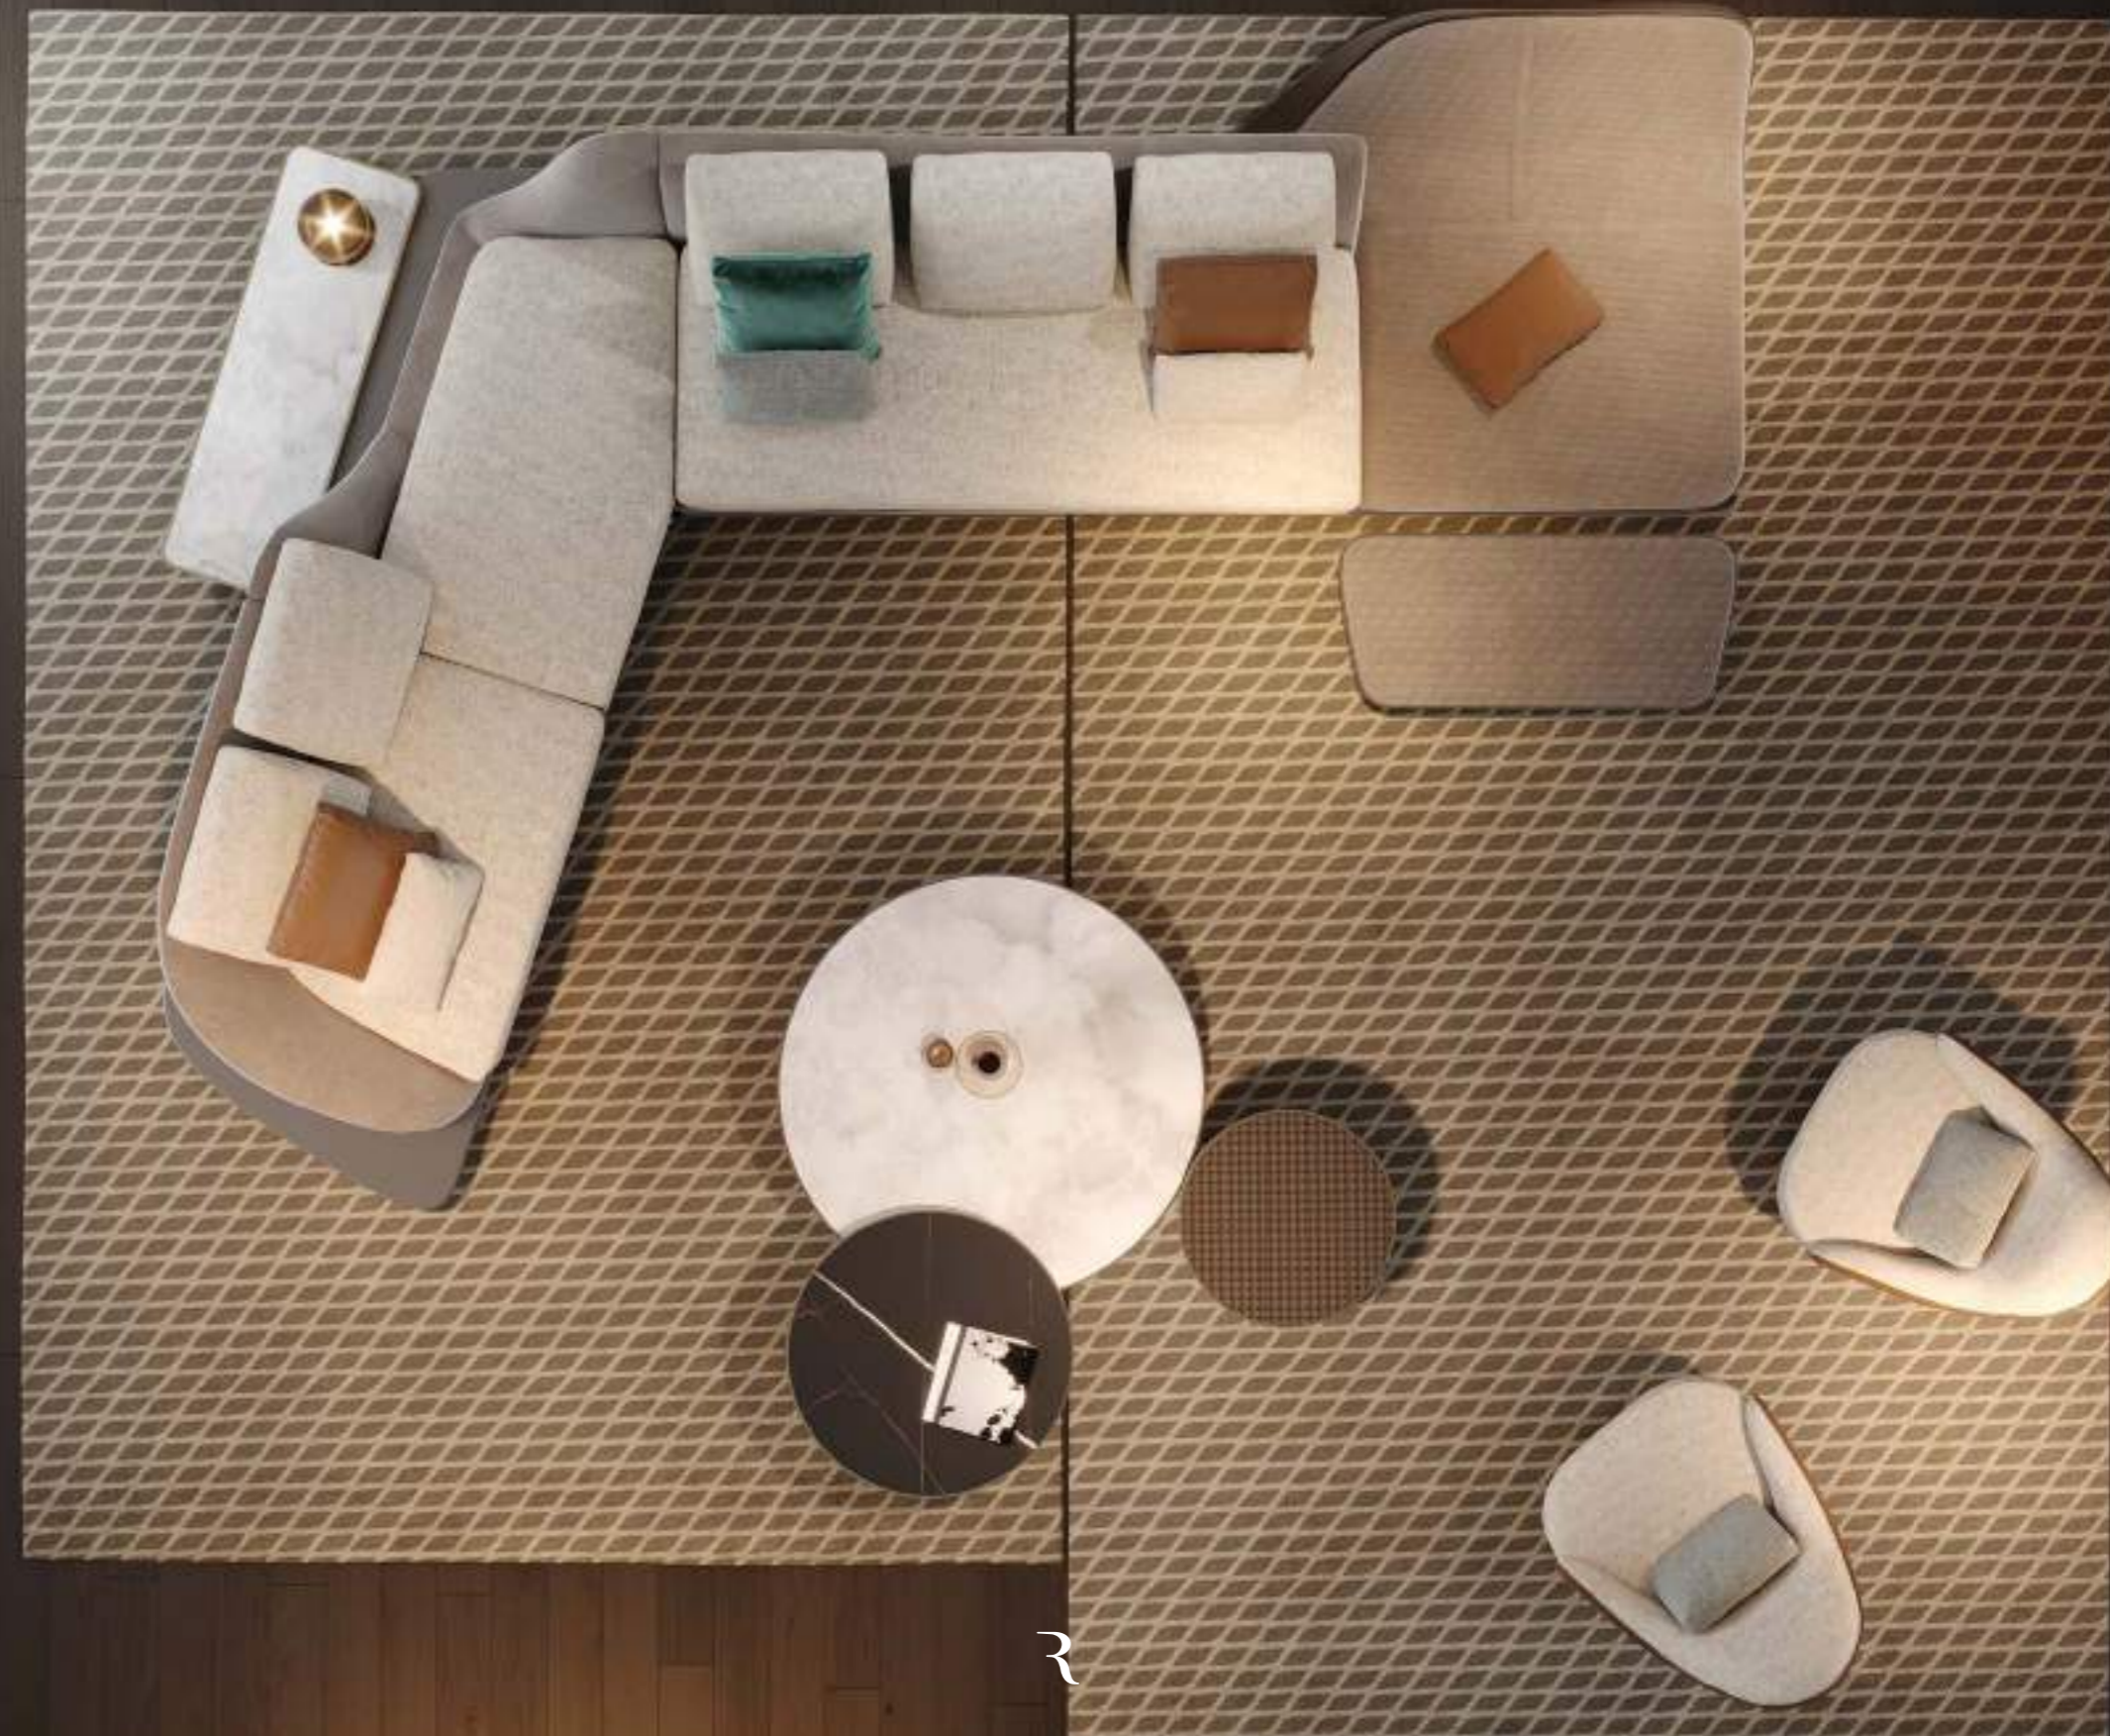

# SEGNO CHAISE LONGUE SOFA

Design · *pininfarina*

Back and seat cushions in fabric Luxury Brook Street 02 ▶  
Shell and chaise longue upholstered  
in leather Nabuk Tortora  
Platform and legs in Bronze 100M finish  
Mod. E - 448 x 338 x 85 h