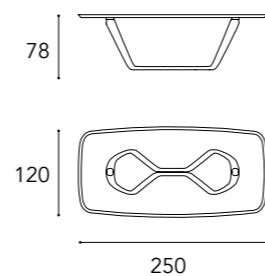

In foto / On image: