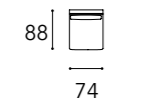

MODULO I

I1 - 1 seat