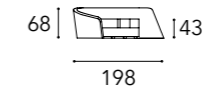

E1 – CORNER 30°
1 seat + corner SX