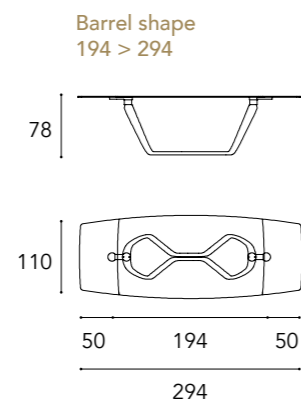

1
PIANO
/ TOP
sp./thick 15 mm.
Vetro o vetro extrachiaro /
Glass or extra clear glass

2
BASE
/ BASEMENT
Bronze 100M
/ Bronze 100M
Ottone 104M
/ Brass 104M
Ottone Dark 105M
/ Dark Brass 105M
Titanium 101M
/ Titanium 101M