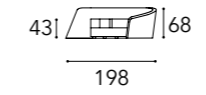

MODULO E

E1 – CORNER 30°
1 seat + corner DX