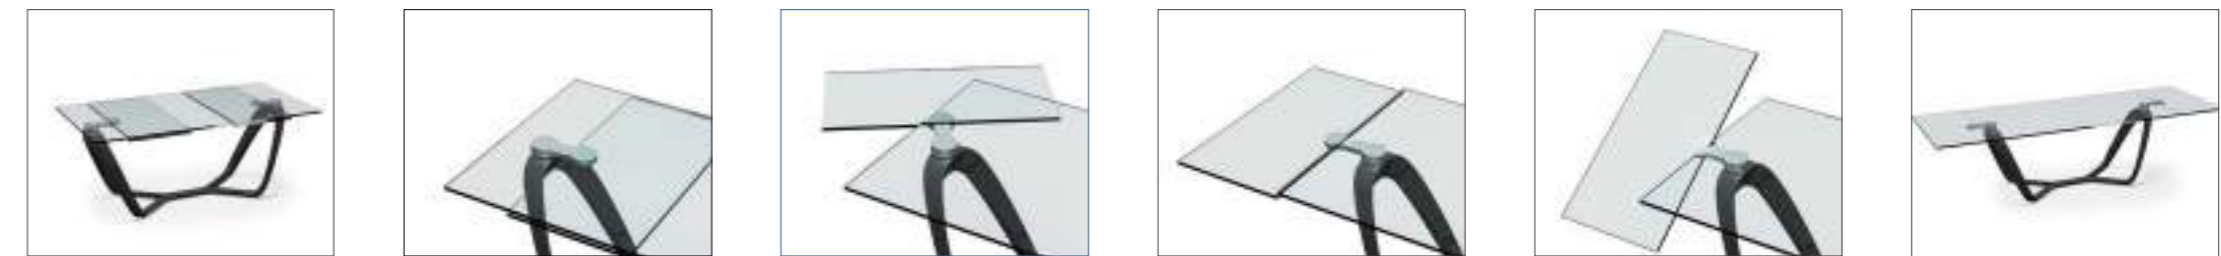

1
PIANO
/ TOP
sp./thick 15 mm.
Vetro o vetro extrachiaro /
Glass or extra clear glass

2
BASE
/ BASEMENT
Bronze 100M
/ Bronze 100M
Ottone 104M
/ Brass 104M
Ottone Dark 105M
/ Dark Brass 105M
Titanium 101M
/ Titanium 101M