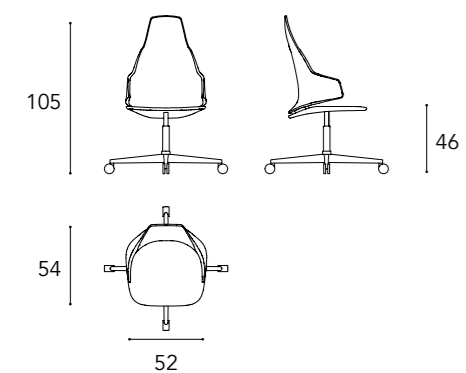

VELA CHAIR OFFICE ALTA

1. 1 Schienale interno rivestito in pelle
   Categoria C 123 Testa di moro con
   trapuntatura
   *Internal back upholstered in leather
   Categoria C 123 Testa di moro with
   quilting*
2. 2 Schienale esterno rivestito in pelle
   Categoria C 123 Testa di moro
   *External back upholstered in leather
   Categoria C 123 Testa di moro*
3. 3 Rivestimento seduta in pelle Categoria C
   123 Testa di moro
   *Seat upholstery in leather Categoria C
   123 Testa di moro*
4. 4 Basamento in finitura satinata Ottone Dark
   105M , regolabile in altezza con ruote
   *Base in satin Dark Brass 105M finish with
   pump to adjust the height and weels*

In foto / On image: