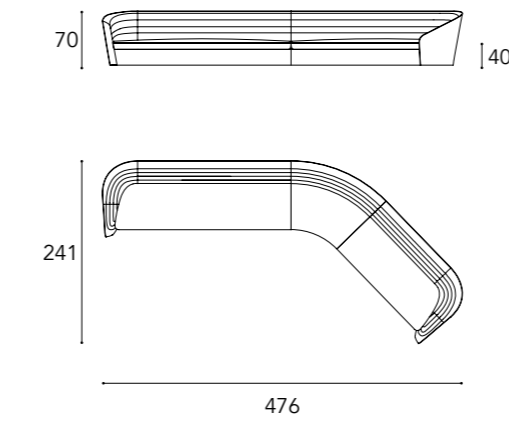

Tessuto / Fabric:  
Super - Extra  
- Luxury

Dimensioni cuscini decorativi  
/ Decorative pillows dimensions  
45x45 - 27x43

Composition 1

COMPOSITION 2

Composition 3

Composition 4

COMPOSITION 5

HOME		20	CASA PININFARINA
LIVING			<b>SEGNO COLLECTIONS:</b>
		46	SEGNO SOFA WOOD
		72	SEGNO SOFA CHAISE LONGUE
		90	SEGNO SOFA
		98	SEGNO SOFA LOUNGE
		106	SEGNO SOFA ACCESSORIES
		112	STRATUM SOFA
		132	GRANTURISMO SOFA
			<b>ARMCHAIR COLLECTIONS:</b>
		144	VELA ARMCHAIR and CHAISE LONGUE
		150	SEGNO ARMCHAIR
DINING		158	TABLES
		176	CHAIRS
		190	MOBILI & ENTERTAINMENT
BEDROOM		204	BED
		206	DRESSER & NIGHT-STANDS
OFFICE		216	SEGNO SCRIVANIA
		220	CHAIRS OFFICE
LIGHTING		226	SPEEDFORM
		230	SEGNO APPLIQUE
COMPLEMENTS		236	TAPPETI