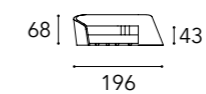

D1 – CORNER 60°
1 seat + corner SX