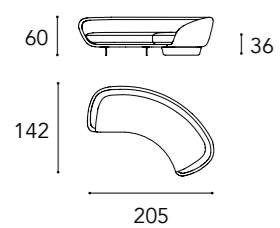

In foto / On image:

1 Rivestimento in tessuto Extra, Amsterdam 37 Teal blue

Back upholstered in fabric Extra, Amsterdam 37 Teal blue

2 Piedini in metallo finitura Bronze 100M

Metal legs in Bronze 100M finish

+ Cuscini decorativi in tessuto Extra, Ginevra 09 Sapling

Decorative pillows in fabric Extra, Ginevra 09 Sapling

+ Cuscini decorativi in tessuto Extra, Amsterdam 01 Coco

Decorative pillows in fabric Extra, Amsterdam 01 Coco