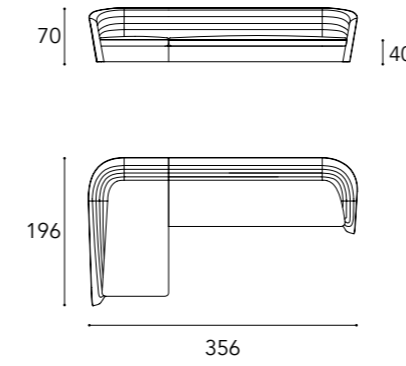

Tessuto / Fabric:  
Super - Extra  
- Luxury

Dimensioni cuscini decorativi  
/ Decorative pillows dimensions  
45x45 - 27x43

Composition 1

COMPOSITION 2

Composition 3

Composition 4

COMPOSITION 5

HOME		20	CASA PININFARINA
LIVING			<b>SEGNO COLLECTIONS:</b>
		46	SEGNO SOFA WOOD
		72	SEGNO SOFA CHAISE LONGUE
		90	SEGNO SOFA
		98	SEGNO SOFA LOUNGE
		106	SEGNO SOFA ACCESSORIES
		112	STRATUM SOFA
		132	GRANTURISMO SOFA
			<b>ARMCHAIR COLLECTIONS:</b>
		144	VELA ARMCHAIR and CHAISE LONGUE
		150	SEGNO ARMCHAIR
DINING		158	TABLES
		176	CHAIRS
		190	MOBILI & ENTERTAINMENT
BEDROOM		204	BED
		206	DRESSER & NIGHT-STANDS
OFFICE		216	SEGNO SCRIVANIA
		220	CHAIRS OFFICE
LIGHTING		226	SPEEDFORM
		230	SEGNO APPLIQUE
COMPLEMENTS		236	TAPPETI