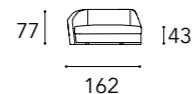

Position D - for comfort conversation  
Cuscini funzionali: 65x65 + 45x45 cm  
Functional cushions: 65x65 + 45x45 cm

LAYER 1

MODULO A

A2 – 2 seater DX

A2 – 2 seater SX

A3 – 3 seater DX

A3 – 3 seater SX

LAYER 2 CON ALA / WITH WING