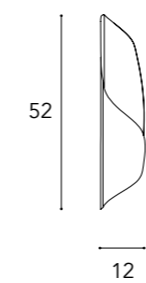

SEGNO APPLIQUE

1. 1 Struttura in Acciaio lucido curvato con finitura Ottone 104M satinato all'interno con LED

Curved shiny steel structure with satin Brass 104M finish inside and LED

LED: 3,5W G9 12V 110 - 240V 2700-3000K

In foto / On image: