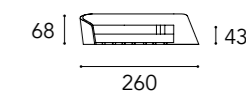

D2 – CORNER 60°
2 seater + corner SX