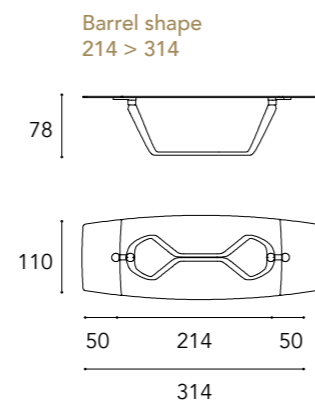

1
PIANO
/ TOP
sp./thick 15 mm.
Vetro o vetro extrachiaro /
Glass or extra clear glass

2
BASE
/ BASEMENT
Bronze 100M
/ Bronze 100M
Ottone 104M
/ Brass 104M
Ottone Dark 105M
/ Dark Brass 105M
Titanium 101M
/ Titanium 101M