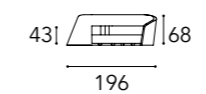

LAYER 2 CON ALA / WITH WING

MODULO D

D1 – CORNER 60°
1 seat + corner DX