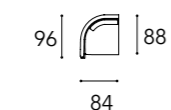

L1 - 1 seat SX