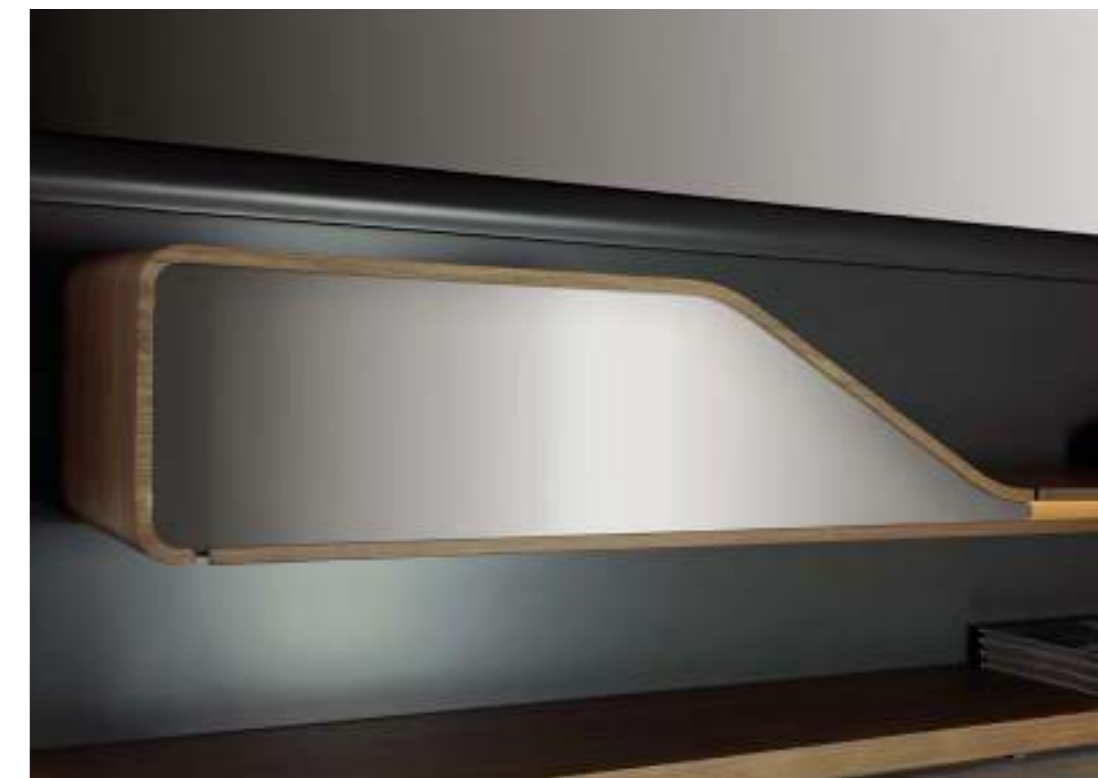

MOVIE PORTA TV SPECIAL

Porta TV con modulo speciale Segno Libreria
/ Mirror TV container with special module of Segno Libreria

- 1 Schiena in legno laccato opaco 25 Henné
  Back in matt lacquered wood 25 Henné
- 2 Mensole in Noce Canaletto
  Shelves in Canaletto walnut
- 3 Porta TV in vetro specchio Supersilver
  con serigrafia nera per TV LED
  con cornici in legno laccato opaco 25 Henné
  *TV container in Supersilver mirror
  with black serigraphy for LED TV
  with frames in matt lacquered wood 25 Henné*
- + Illuminazione a LED
  LED lighting

In foto / On image: