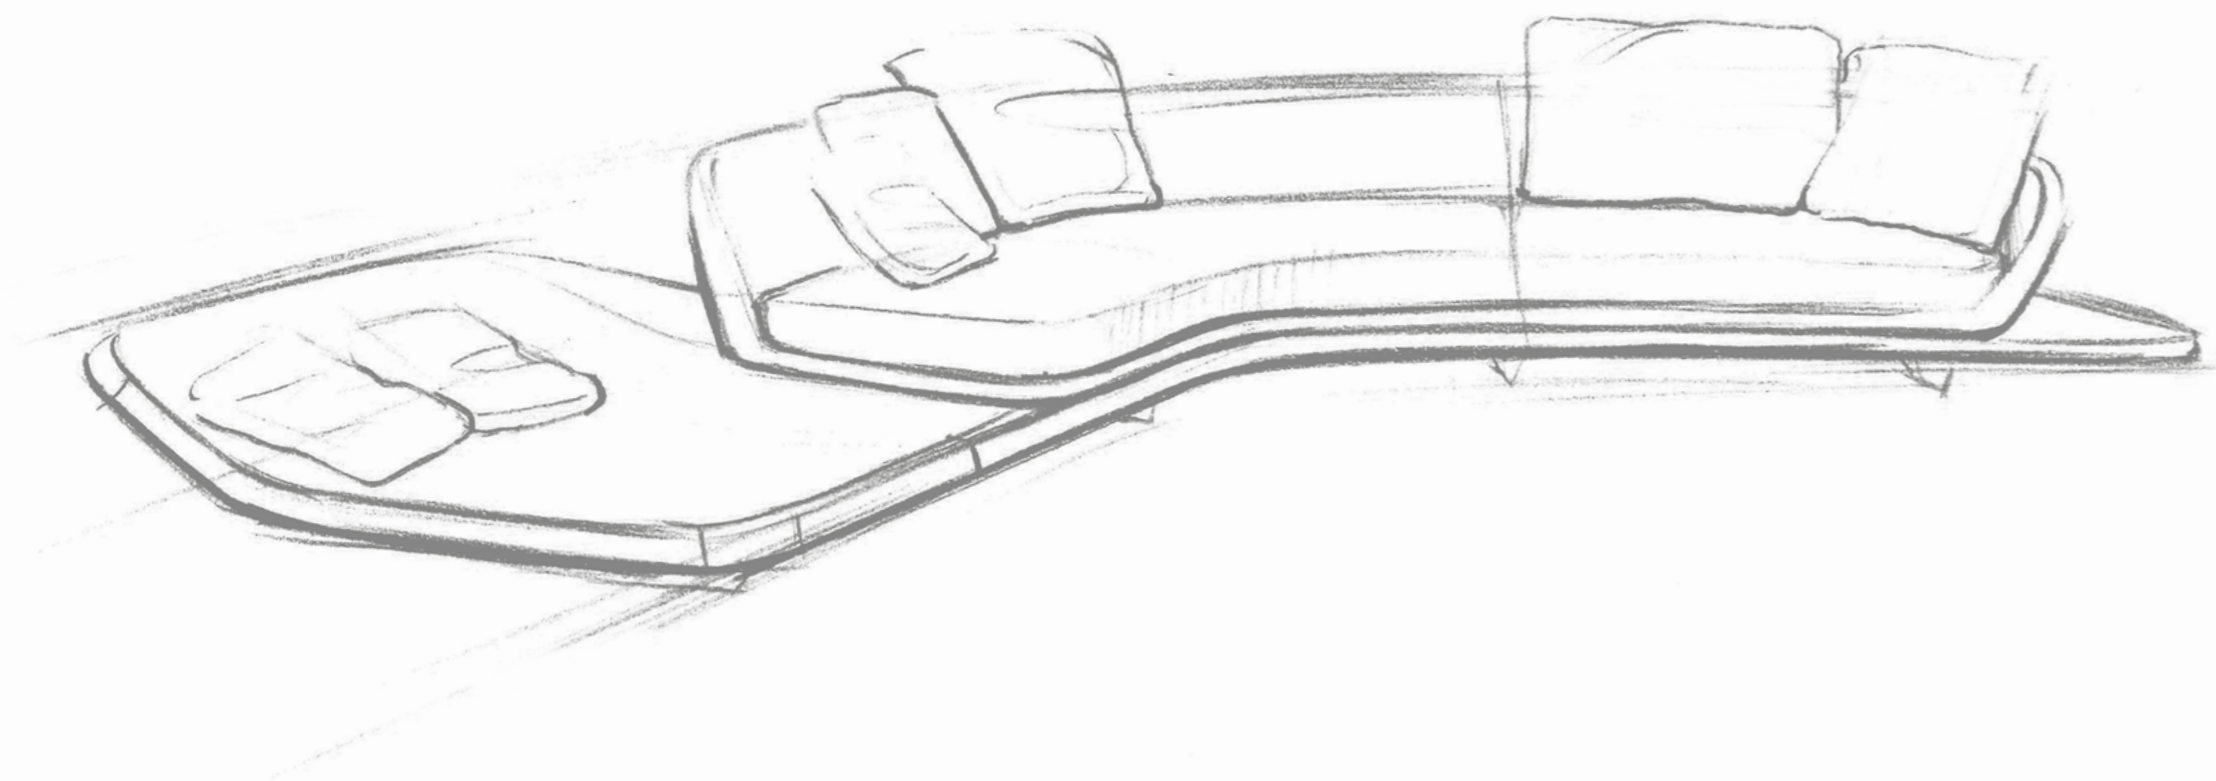

HOME	|	20	CASA PININFARINA
LIVING	|		SEGNO COLLECTIONS:
	|	46	SEGNO SOFA WOOD
	|	72	SEGNO SOFA CHAISE LONGUE
	|	90	SEGNO SOFA
	|	98	SEGNO SOFA LOUNGE
	|	106	SEGNO SOFA ACCESSORIES
	|	112	STRATUM SOFA
	|	132	GRANTURISMO SOFA
	|		ARMCHAIR COLLECTIONS:
	|	144	VELA ARMCHAIR and CHAISE LONGUE
	|	150	SEGNO ARMCHAIR
DINING	|	158	TABLES
	|	176	CHAIRS
	|	190	MOBILI & ENTERTAINMENT
BEDROOM	|	204	BED
	|	206	DRESSER & NIGHT-STANDS
OFFICE	|	216	SEGNO SCRIVANIA
	|	220	CHAIRS OFFICE
LIGHTING	|	226	SPEEDFORM
	|	230	SEGNO APPLIQUE
COMPLEMENTS	|	236	TAPPETI