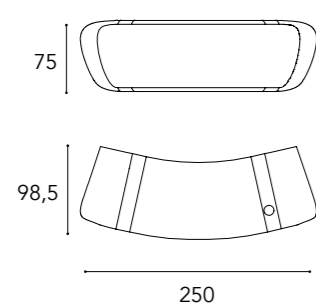

SEGNO SCRIVANIA

Sagomata / shaped

In foto / On image:

1 Struttura curvata in finitura satinata Ottone Dark 105M

Curved structure in satin Dark Brass 105M finish

2 Frontale rivestito in pelle Naturale Platino (personalizzata)

Front section covered with leather Naturale Platin (custom)

3 Piano rivestito in pelle Naturale Platino (personalizzata)

Top covered with leather Naturale Platin (custom)