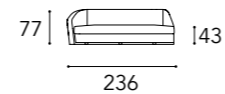

Position D - for comfort conversation  
Cuscini funzionali: 65x65 + 45x45 cm  
Functional cushions: 65x65 + 45x45 cm

LAYER 1

MODULO A

A2 – 2 seater DX

A2 – 2 seater SX

A3 – 3 seater DX

A3 – 3 seater SX

LAYER 2 CON ALA / WITH WING