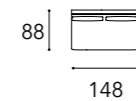

I1 - 2 seater