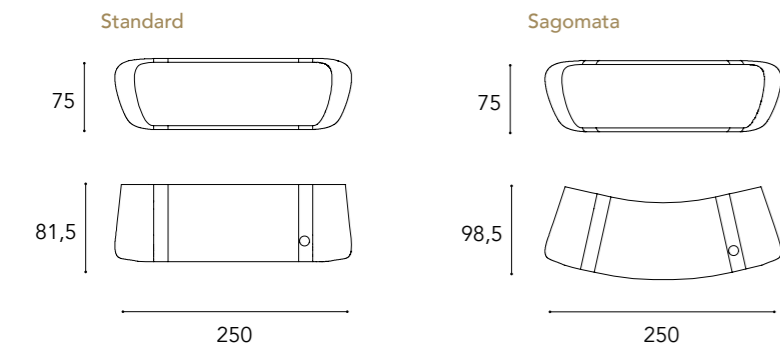

SEGNO SCRIVANIA

1

STRUTTURA / STRUCTURE

Bronze 100M / Bronze 100M

Ottone 104M / Brass 104M

Ottone Dark 105M / Dark Brass 105M

Titanium 101M / Titanium 101M

Bianco Venezia / Bianco Venezia

2 3

FRONTALE / FRONT SECTION PIANO / TOP

MATERIAL SHEET B

Pelle / Leather Naturale

PIANO disponibile in tinta con struttura / TOP available in same color of the structure