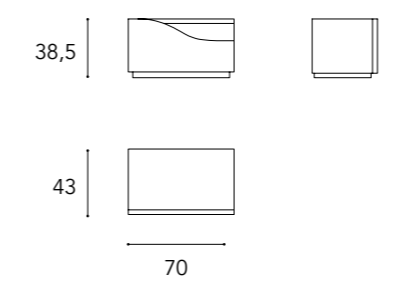

- 1 Struttura in legno in finitura satinata Ottone 104M (personalizzata)
  Wooden structure in satin Brass 104M finish (custom)

In foto / On image: