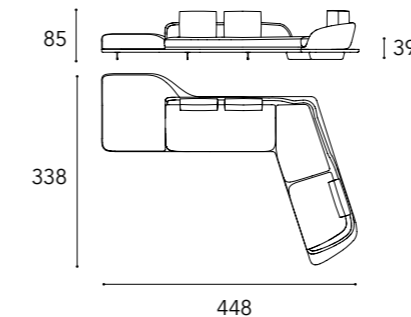

E (sx - dx)
chaise 110