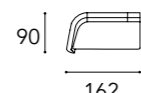

Position D - for comfort conversation  
Cuscini funzionali: 65x65 + 45x45 cm  
Functional cushions: 65x65 + 45x45 cm

LAYER 1

MODULO A

A2 – 2 seater DX

A2 – 2 seater SX

A3 – 3 seater DX

A3 – 3 seater SX

LAYER 2 CON ALA / WITH WING