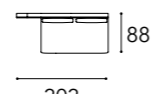

B2 – 2 seater DX