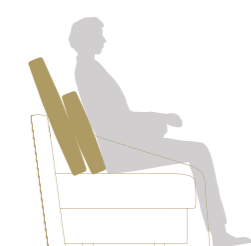

Position D - for comfort conversation
Cuscini funzionali: 65x65 + 45x45 cm
Functional cushions: 65x65 + 45x45 cm