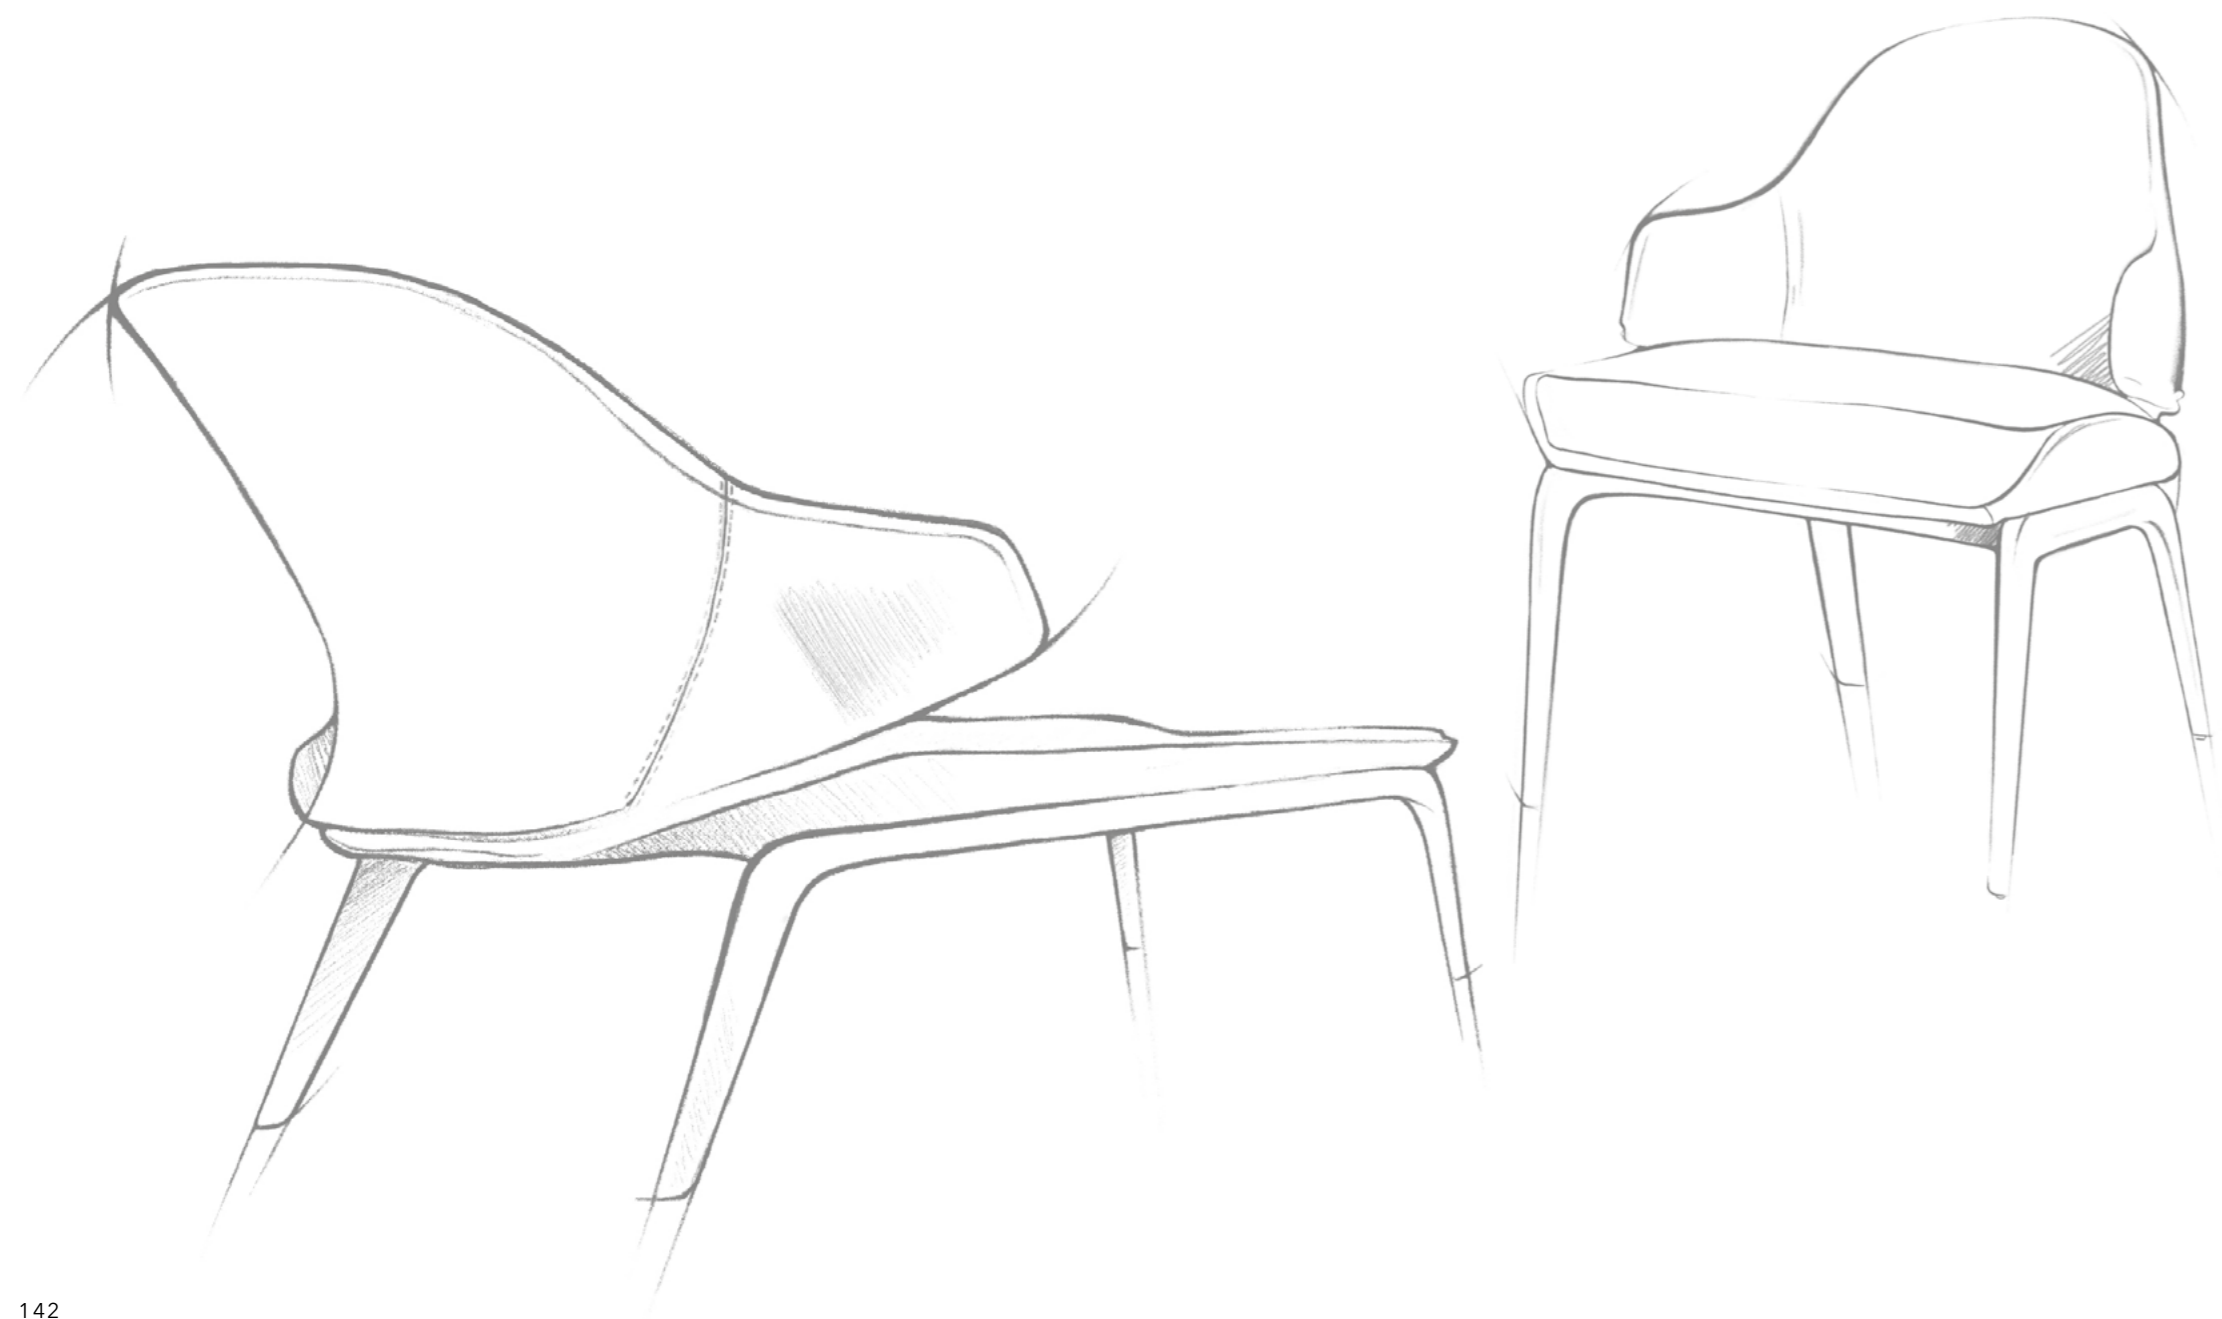

Tessuto / Fabric:  
Super - Extra  
- Luxury

Dimensioni cuscini decorativi  
/ Decorative pillows dimensions  
45x45 - 27x43

Composition 1

COMPOSITION 2

Composition 3

Composition 4

COMPOSITION 5

HOME		20	CASA PININFARINA
LIVING			<b>SEGNO COLLECTIONS:</b>
		46	SEGNO SOFA WOOD
		72	SEGNO SOFA CHAISE LONGUE
		90	SEGNO SOFA
		98	SEGNO SOFA LOUNGE
		106	SEGNO SOFA ACCESSORIES
		112	STRATUM SOFA
		132	GRANTURISMO SOFA
			<b>ARMCHAIR COLLECTIONS:</b>
		144	VELA ARMCHAIR and CHAISE LONGUE
		150	SEGNO ARMCHAIR
DINING		158	TABLES
		176	CHAIRS
		190	MOBILI & ENTERTAINMENT
BEDROOM		204	BED
		206	DRESSER & NIGHT-STANDS
OFFICE		216	SEGNO SCRIVANIA
		220	CHAIRS OFFICE
LIGHTING		226	SPEEDFORM
		230	SEGNO APPLIQUE
COMPLEMENTS		236	TAPPETI