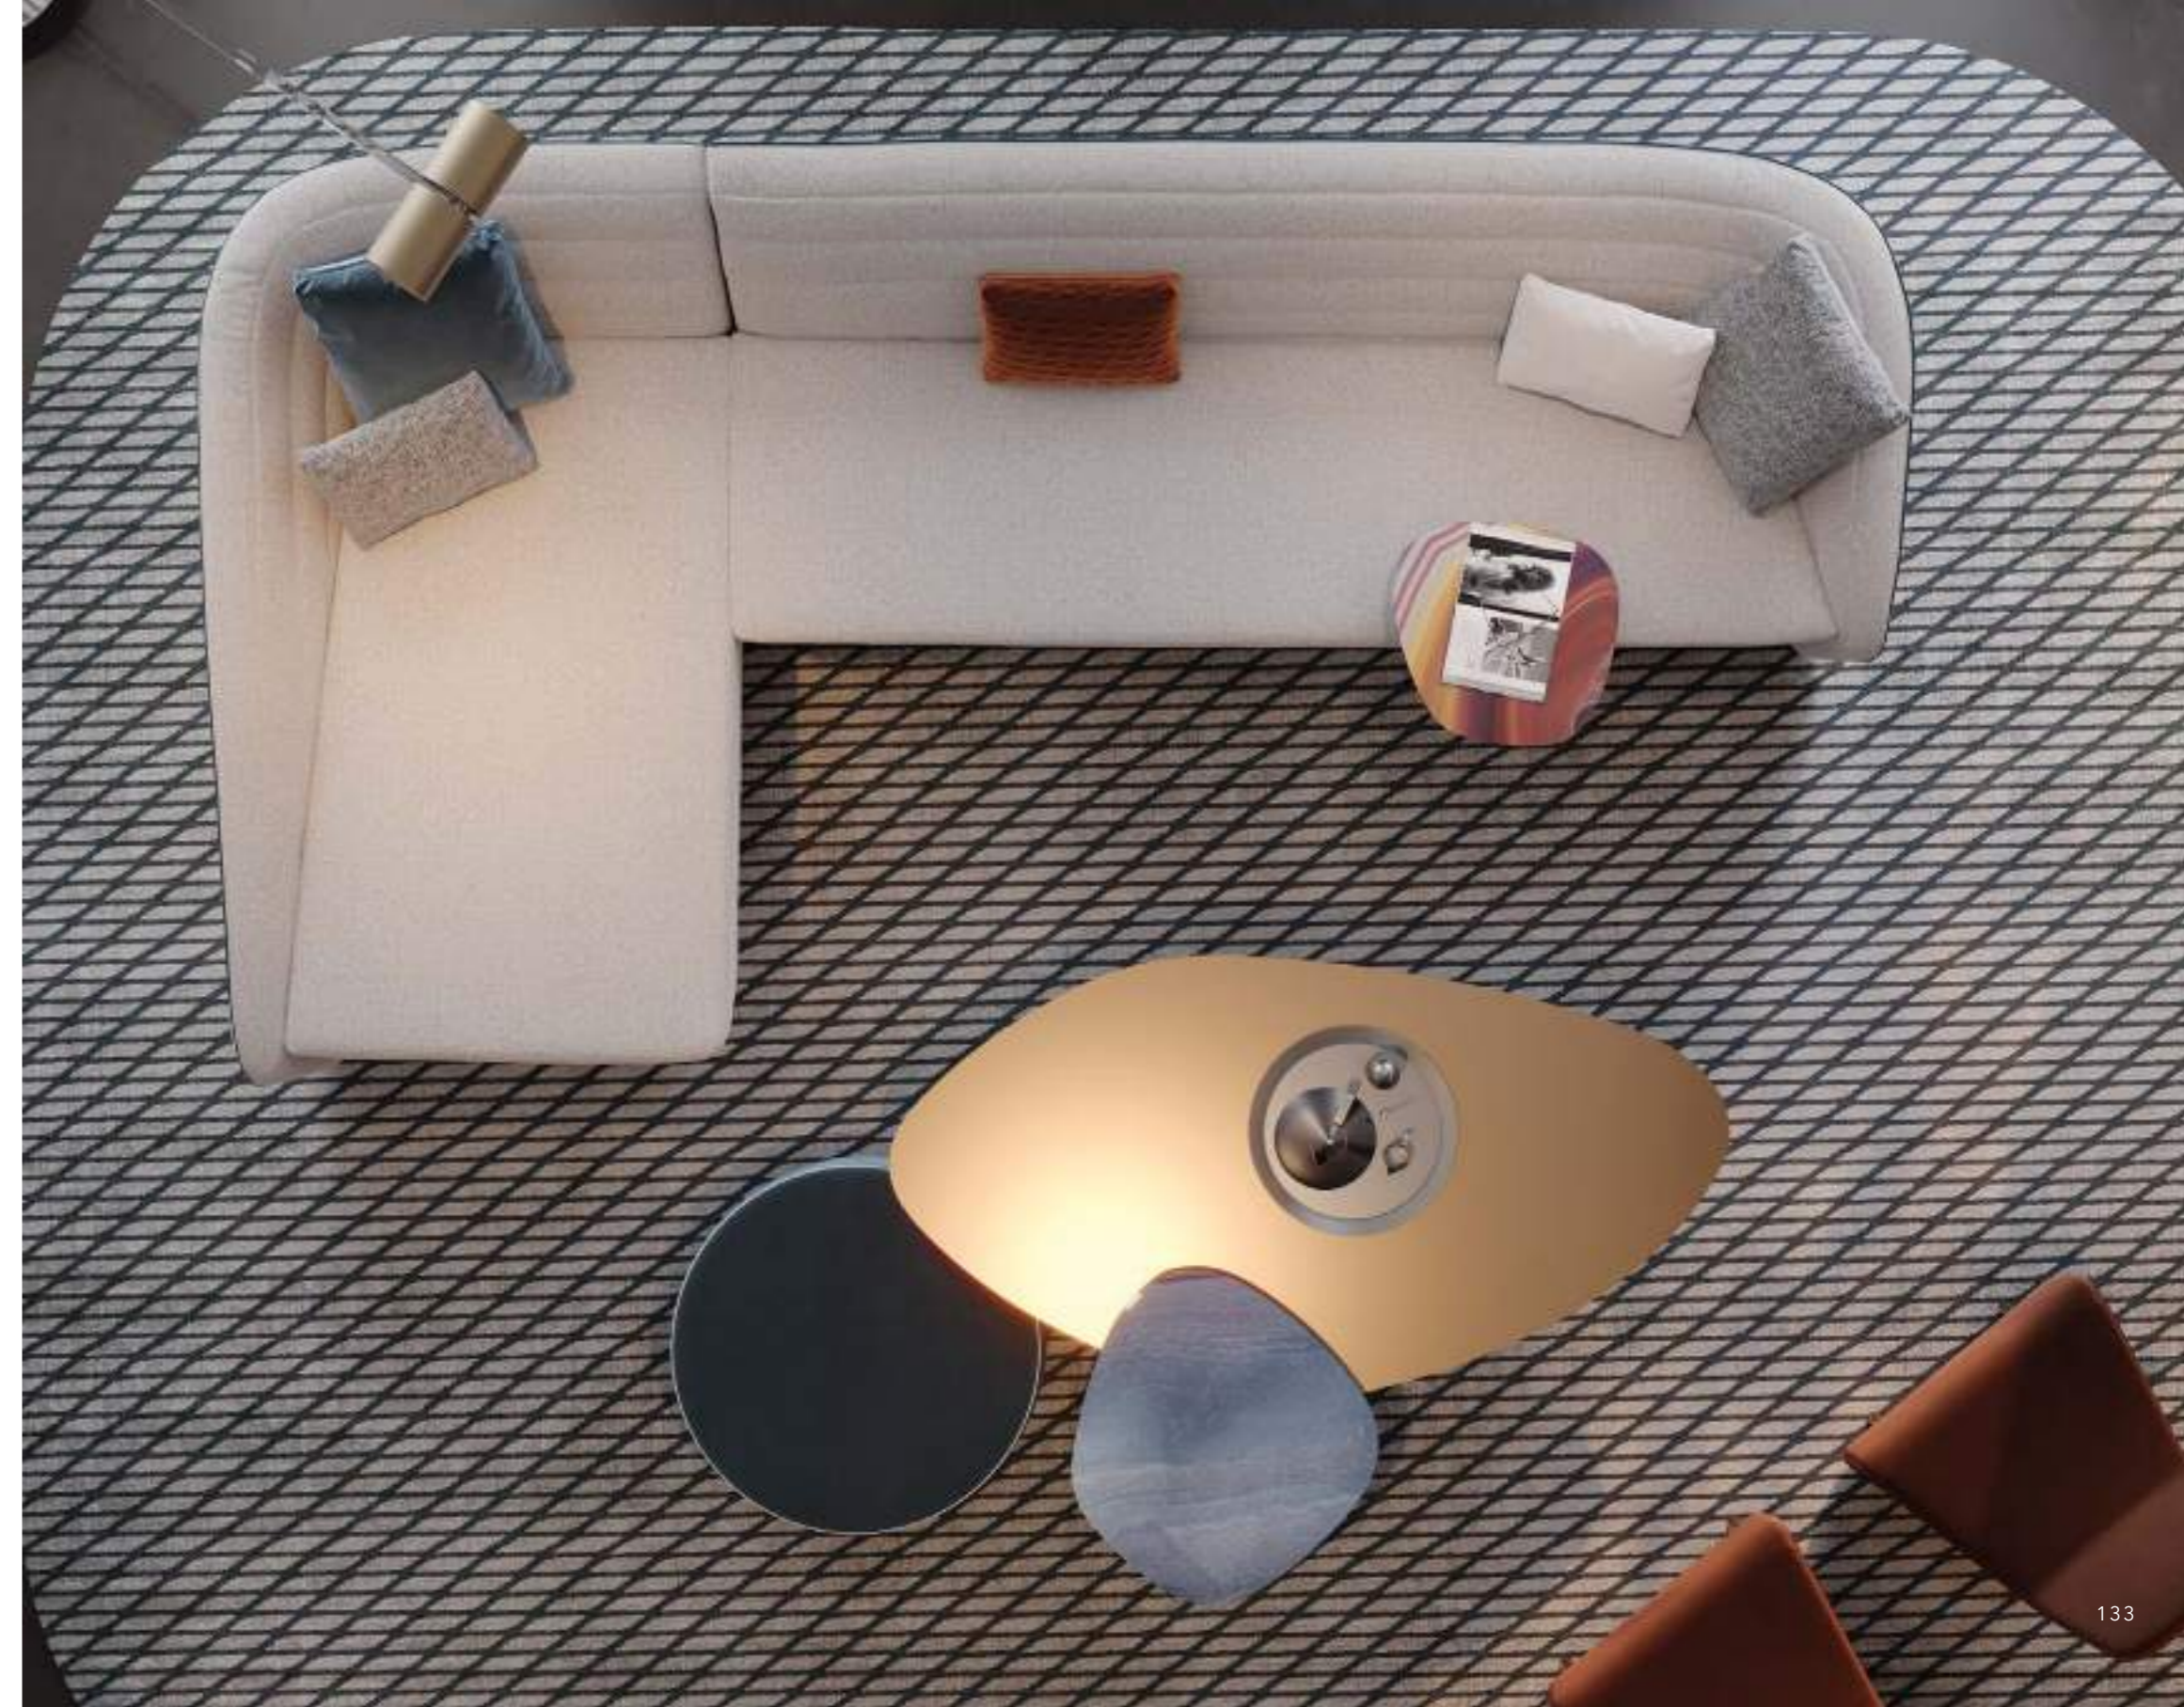

SEGNO SOFA CHAISE LONGUE

Modello B dx / Model B dx

In foto / On image:

1 Schienale e seduta rivestiti in tessuto Luxury, Brook street 10 Colonial

Back and seat upholstered in fabric Luxury, Brook street 10 Colonial

+ Cuscini decorativi in tessuto Luxury, Venezia 27 Nepal

Decorative pillows in fabric Luxury, Venezia 27 Nepal

+ Cuscini decorativi in tessuto Extra, Francoforte 02 Iron

Decorative pillows in fabric Extra, Francoforte 02 Iron

+ Cuscini decorativi in pelle Nabuk 045 Bianco

Decorative pillows in leather Nabuk 045 Bianco

+ Cuscini decorativi in tessuto Extra, Amsterdam 49 Tamarillo

Decorative pillows in fabric Extra, Amsterdam 49 Tamarillo