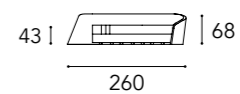

D2 – CORNER 60°
2 seater + corner DX