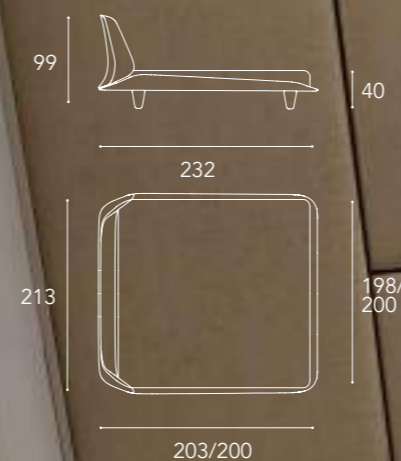

In foto / On image: