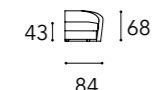

MODULO L

L1 - 1 seat DX