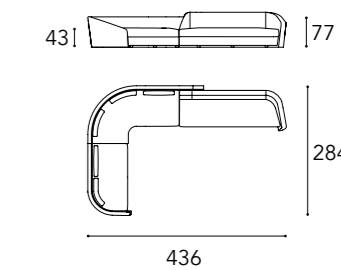

STRATUM SOFA

1. 1 Schienale e seduta rivestiti in tessuto Extra, Oslo 42 Carrara
   Back and seat upholstered in fabric Extra, Oslo 42 Carrara
2. 2 Schienale rivestito in pelle Categoria C 112 Nocciola
   Back upholstered in leather Categoria C 112 Nocciola
3. 3 Seduta rivestita in tessuto Extra, Oslo 42 Carrara
   Seat upholstered in fabric Extra, Oslo 42 Carrara
4. 4 Cuscini funzionali in tessuto Extra, Oslo 42 Carrara
   Functional pillows in fabric Extra, Oslo 42 Carrara
5. + Cuscini decorativi in pelle Nabuk 045 Bianco
   Decorative pillows in leather Nabuk 045 Bianco
6. + Cuscini decorativi in tessuto Extra, Prince 3 Crail
   Decorative pillows in fabric Extra, Prince 3 Crail

In foto / On image: