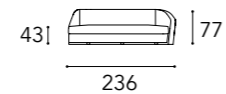

Position D - for comfort conversation  
Cuscini funzionali: 65x65 + 45x45 cm  
Functional cushions: 65x65 + 45x45 cm

LAYER 1

MODULO A

A2 – 2 seater DX

A2 – 2 seater SX

A3 – 3 seater DX

A3 – 3 seater SX

LAYER 2 CON ALA / WITH WING