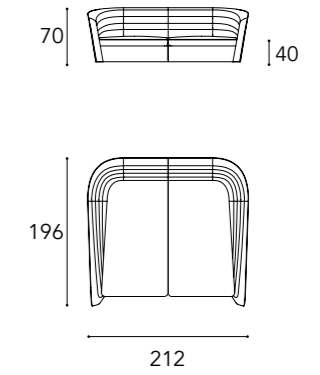

Tessuto / Fabric:  
Super - Extra  
- Luxury

Dimensioni cuscini decorativi  
/ Decorative pillows dimensions  
45x45 - 27x43

Composition 1

COMPOSITION 2

Composition 3

Composition 4

COMPOSITION 5

HOME		20	CASA PININFARINA
LIVING			<b>SEGNO COLLECTIONS:</b>
		46	SEGNO SOFA WOOD
		72	SEGNO SOFA CHAISE LONGUE
		90	SEGNO SOFA
		98	SEGNO SOFA LOUNGE
		106	SEGNO SOFA ACCESSORIES
		112	STRATUM SOFA
		132	GRANTURISMO SOFA
			<b>ARMCHAIR COLLECTIONS:</b>
		144	VELA ARMCHAIR and CHAISE LONGUE
		150	SEGNO ARMCHAIR
DINING		158	TABLES
		176	CHAIRS
		190	MOBILI & ENTERTAINMENT
BEDROOM		204	BED
		206	DRESSER & NIGHT-STANDS
OFFICE		216	SEGNO SCRIVANIA
		220	CHAIRS OFFICE
LIGHTING		226	SPEEDFORM
		230	SEGNO APPLIQUE
COMPLEMENTS		236	TAPPETI