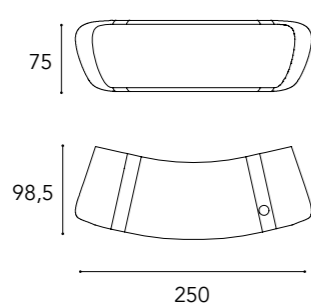

SEGNO SCRIVANIA

Sagomata / shaped

In foto / On image:

1 Struttura curvata in finitura Bianco Venezia
Curved structure in Bianco Venezia finish

2 Frontale rivestito in pelle Naturale N201 Bianco
Front section covered with leather Naturale N201 Bianco

3 Piano rivestito in pelle Naturale N201 Bianco
Top covered with leather Naturale N201 Bianco