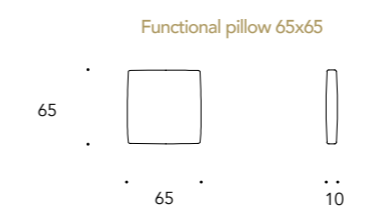

CUSCINI PILLOWS

Layer 1 non necessita di cuscini funzionali,
i cuscini sono solo decorativi
Layer 1 doesn't need functional cushions,
the pillows are just for decoration

Layer 2 necessita di cuscini funzionali disposti in diversi
schemi compositivi in base al comfort richiesto (A-B-C-D)
Layer 2 needs functional cushions organized with several
compositional schemes based on required comfort (A-B-C-D)