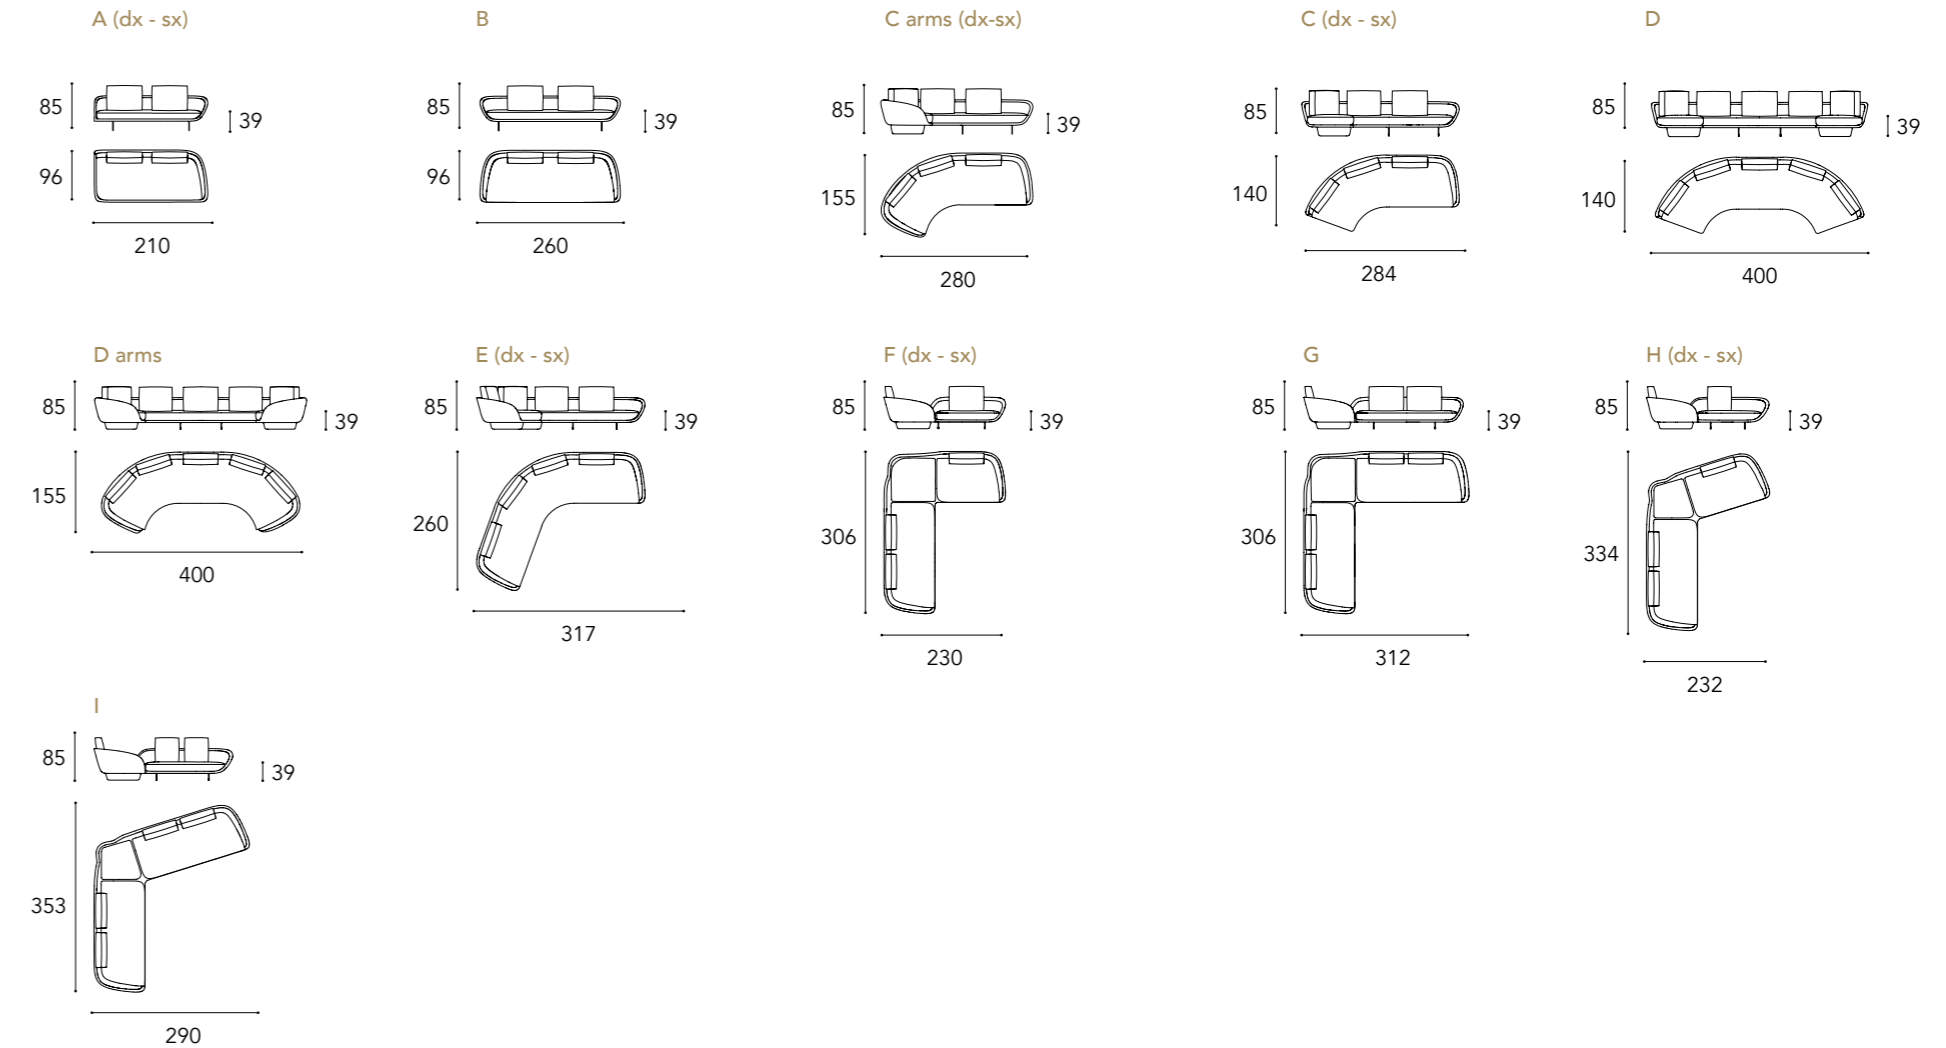

* Per ogni modello possibilità di avere i cuscini di schienale/
For each model it is possibile to have the back cushions
SMALL (L 55 x 45)