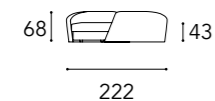

LAYER 2 CON ALA / WITH WING

MODULO H

H2 - DOUBLE FACES
2 seater DX