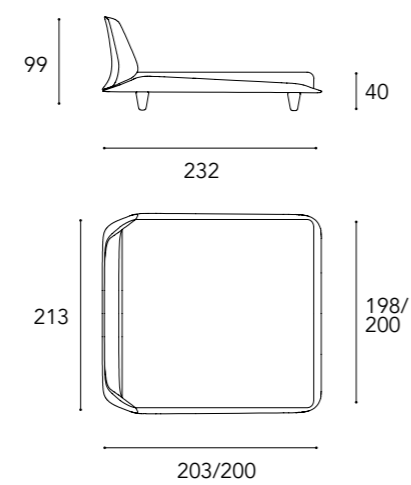

SEGNO LETTO

1
TESTIERA E
GIROLETTO
/ HEADBOARD AND
FRAME

Pelle / Leather:
CAT C. - Colorata
- Nabuk

Tessuto/ Fabric:
Super - Extra

2
INTERNO TESTIERA
/ HEADBOARD
INTERIOR

Pelle / Leather:
CAT C. - Colorata
- Nabuk

Tessuto/ Fabric:
Super - Extra
- Luxury

3
PIEDINI
/ LEGS

Bronze100M
/ Bronze 100M

Ottone 104M
/ Brass 104M

Ottone Dark 105M
/ Dark Brass 105M

Titanium 101M
/ Titanium 101M

Dimensioni cuscini decorativi
/ Decorative pillows dimensions
45x45 - 26x37

Letto 200

DRESSER & NIGHT-STANDS

1
STRUTTURA
/ STRUCTURE

Laccato lucido
colori di serie
/ Shiny lacquered
standard colors