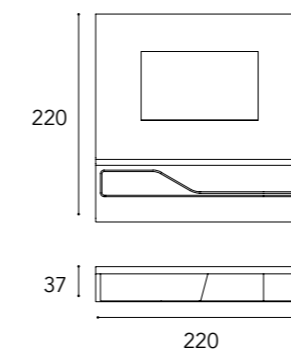

MOVIE PORTA TV SPECIAL

Porta TV con modulo speciale Segno Libreria
/ Mirror TV container with special module of Segno Libreria

- 1 Schiena in legno laccato opaco 25 Henné
  Back in matt lacquered wood 25 Henné
- 2 Mensole in Noce Canaletto
  Shelves in Canaletto walnut
- 3 Porta TV in vetro specchio Supersilver
  con serigrafia nera per TV LED
  con cornici in legno laccato opaco 25 Henné
  *TV container in Supersilver mirror
  with black serigraphy for LED TV
  with frames in matt lacquered wood 25 Henné*
- + Illuminazione a LED
  LED lighting

In foto / On image: