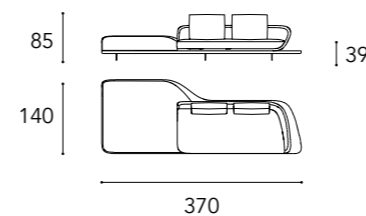

SEGNO SOFA CHAISE LONGUE

schienale back
H 65 cm

seduta seat
H 39 cm

1 2 3
RIVESTIMENTO E CUSCINI
/ UPHOLSTERY and CUSHIONS

Pelle / Leather:
CAT C. - Colorata
- Nabuk

Tessuto / Fabric:
Super - Extra
- Luxury

4
CHAISE LONGUE
/ CHAISE LONGUE

Pelle / Leather:
CAT C. - Nabuk

+

Opzione decoro cuscini decorativi
e chaise-longue
/ Decor option for decorative pillows
and chaise-longue

Trapuntato
/ Quilting

Dimensioni cuscini decorativi
/ Decorative pillows dimensions
45x45 - 27x43

6

PIEDINI
/ LEGS

Bronze 100M
/ Bronze 100M

Ottone 104M
/ Brass 104M

Ottone Dark 105M
/ Dark Brass 105M

Titanium 101M
/ Titanium 101M

5

PIATTAFORMA
/ PLATFORM

Noce Canaletto
/ Canaletto walnut

Noce canaletto Hennè
/ Canaletto Hennè

Bronze100M
/ Bronze 100M

Ottone 104M
/ Brass 104M

Ottone Dark 105M
/ Dark Brass 105M

Titanium 101M
/ Titanium 101M

A (sx - dx)
chaise 140

B (sx - dx)
chaise 140

C (sx - dx)
chaise 140

D (sx - dx)
chaise 140

E (sx - dx)
chaise 110

F (sx - dx)
chaise 110

* Per ogni modello possibilità di avere i cuscini di schienale/
For each model it is possible to have the back cushions
SMALL (L 55 x 45)