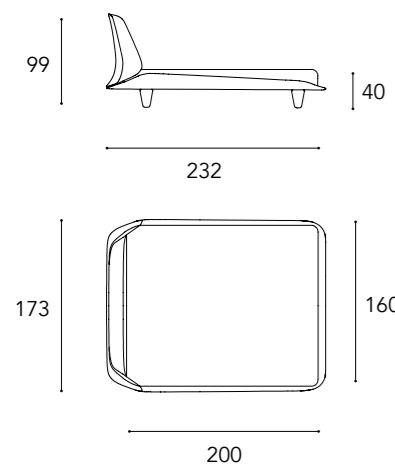

1
TESTIERA E
GIROLETTO
/ HEADBOARD AND
FRAME

Pelle / Leather:
CAT C. - Colorata
- Nabuk

Tessuto/ Fabric:
Super - Extra

2
INTERNO TESTIERA
/ HEADBOARD
INTERIOR

Pelle / Leather:
CAT C. - Colorata
- Nabuk

Tessuto/ Fabric:
Super - Extra
- Luxury

3
PIEDINI
/ LEGS

Bronze100M
/ Bronze 100M

Ottone 104M
/ Brass 104M

Ottone Dark 105M
/ Dark Brass 105M

Titanium 101M
/ Titanium 101M

Dimensioni cuscini decorativi
/ Decorative pillows dimensions
45x45 - 26x37

Letto 160