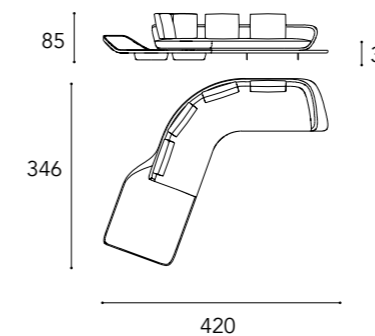

B (sx - dx)
chaise 140