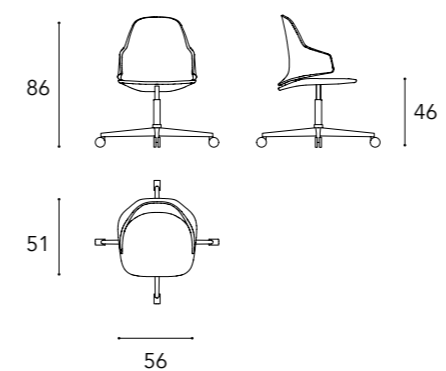

VELA CHAIR OFFICE

1. 1 Schienale interno rivestito in pelle
   Categoria C 123 Testa di moro con
   trapuntatura
   *Internal back upholstered in leather
   Categoria C 123 Testa di moro with
   quilting*
2. 2 Schienale esterno rivestito in pelle
   Categoria C 123 Testa di moro
   *External back upholstered in leather
   Categoria C 123 Testa di moro*
3. 3 Rivestimento seduta in pelle Categoria C
   123 Testa di moro
   *Seat upholstery in leather Categoria C
   123 Testa di moro*
4. 4 Basamento in finitura satinata Ottone
   104M, regolabile in altezza con ruote
   *Base in satin Brass 104M finish, with
   pump to adjust the height and weels*

In foto / On image: