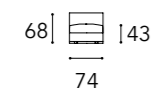

MODULO I

I1 - 1 seat