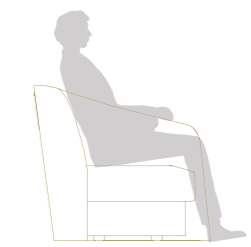

Position for conversation  
Cuscini decorativi a discrezione del cliente  
Decorative pillows at discretion of the client

Position A - for total relax  
Cuscino funzionale: 65x65 cm  
Functional cushion: 65x65 cm