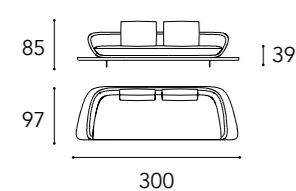

In foto / On image:

schienale back H 85 cm
seduta seat H 39 cm

1 Cuscini di schienale rivestiti in pelle Categoria C 120 Fumo
Back cushions upholstered in leather Categoria C 120 Fumo

2 Struttura in legno rivestita in pelle Categoria C 120 Fumo
Wooden structure upholstered in leather Categoria C 120 Fumo

3 Cuscini di seduta rivestiti in pelle Categoria C 120 Fumo
Seat cushions upholstered in leather Categoria C 120 Fumo

5 Piattaforma in noce Canaletto
Platform in Canaletto walnut

6 Piedini in metallo finitura Bronze 100M
Metal legs in Bronze 100M finish

+ Cuscini decorativi in tessuto Extra, Oslo 4 Yuma
Decorative pillows in fabric Extra, Oslo 4 Yuma

+ Cuscini decorativi in pelle Categoria C 112 Nocciola con trapunta Segno
Decorative pillows in leather Categoria C 112 Nocciola with Segno quilting