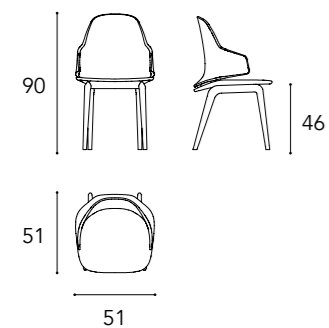

VELA CHAIR

1. 1 Schienale interno rivestito in pelle Categoria C 112 Nocciola con trapuntatura
   Internal back upholstered in leather Categoria C 112 Nocciola with quilting
2. 2 Schienale esterno rivestito in pelle Categoria C 112 Nocciola
   External back upholstered in leather Categoria C 112 Nocciola
3. 3 Rivestimento seduta in pelle Categoria C 112 Nocciola
   Seat upholstery in leather Categoria C 112 Nocciola
4. 4 Basamento in legno finitura Bronze 100M
   Base in wood Bronze 100M finish

In foto / On image: