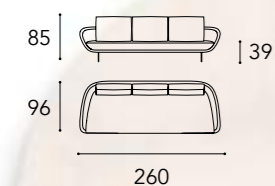

SEGNO SOFA

Modello B / Model B 3 seats

1. 1 Cuscini di schienale rivestiti in tessuto, Extra, Amsterdam 26 Eagle
   Back cushions upholstered in fabric Extra, Amsterdam 26 Eagle
2. 2 Struttura in legno rivestita in tessuto, Extra, Amsterdam 26 Eagle
   Wooden structure upholstered in fabric Extra, Amsterdam 26 Eagle
3. 3 Cuscini di seduta rivestiti in tessuto, Extra, Amsterdam 26 Eagle
   Seat cushions upholstered in fabric Extra, Amsterdam 26 Eagle
4. 6 Piedini in metallo finitura satinata Ottone 104M
   Metal legs in satin Brass 104M finish
5. + Cuscini decorativi in tessuto Luxury, Brook street 12 Lola lisci e con trapunta Segno
   Decorative pillows in fabric Luxury, Brook street 12 Lola, plain and with Segno quilting
6. + Cuscini decorativi rivestiti in pelle Colorata 111 Cipria con trapunta Segno
   Decorative pillows in leather Colorata 111 Cipria with Segno quilting

In foto / On image:

schienale back seduta seat
H 65 cm H 39 cm

* Cuscini di schienale / Back cushions
SMALL (L 55 x 45)