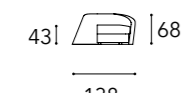

MODULO C

C1 – 1 seat DX