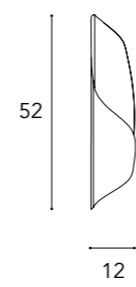

SPEEDFORM

Vetro a specchio
/ Mirror glass

Bronze 100M
/ Bronze 100M

Ottone 104M
/ Brass 104M

Ottone Dark 105M
/ Dark Brass 105M

Titanium 101M
/ Titanium 101M

Rame 107M
/ Copper 107M

SEGNO APPLQUE

Applique

Acciaio lucido
/ Shiny steel

Ottone 104M
/ Brass 104M