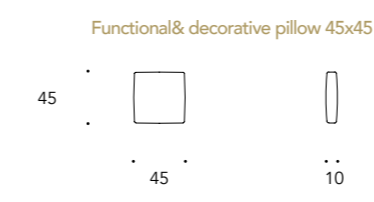

CUSCINI PILLOWS

Layer 1 non necessita di cuscini funzionali,
i cuscini sono solo decorativi
Layer 1 doesn't need functional cushions,
the pillows are just for decoration

Layer 2 necessita di cuscini funzionali disposti in diversi
schemi compositivi in base al comfort richiesto (A-B-C-D)
Layer 2 needs functional cushions organized with several
compositional schemes based on required comfort (A-B-C-D)