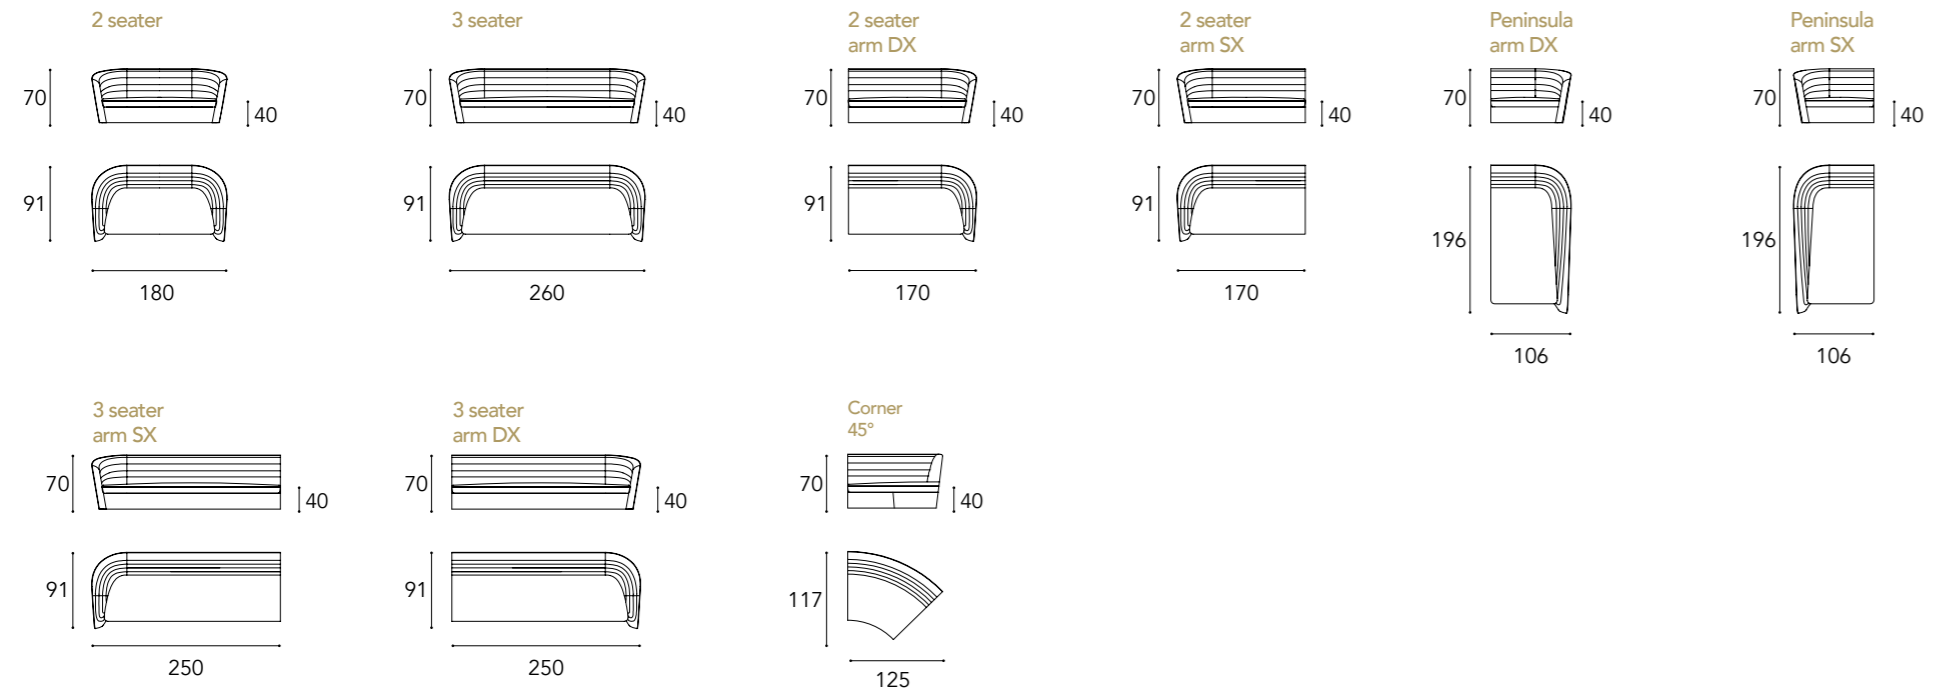

Tessuto / Fabric:  
Super - Extra  
- Luxury

Dimensioni cuscini decorativi  
/ Decorative pillows dimensions  
45x45 - 27x43

Composition 1

COMPOSITION 2

Composition 3

Composition 4

COMPOSITION 5

HOME		20	CASA PININFARINA
LIVING			<b>SEGNO COLLECTIONS:</b>
		46	SEGNO SOFA WOOD
		72	SEGNO SOFA CHAISE LONGUE
		90	SEGNO SOFA
		98	SEGNO SOFA LOUNGE
		106	SEGNO SOFA ACCESSORIES
		112	STRATUM SOFA
		132	GRANTURISMO SOFA
			<b>ARMCHAIR COLLECTIONS:</b>
		144	VELA ARMCHAIR and CHAISE LONGUE
		150	SEGNO ARMCHAIR
DINING		158	TABLES
		176	CHAIRS
		190	MOBILI & ENTERTAINMENT
BEDROOM		204	BED
		206	DRESSER & NIGHT-STANDS
OFFICE		216	SEGNO SCRIVANIA
		220	CHAIRS OFFICE
LIGHTING		226	SPEEDFORM
		230	SEGNO APPLIQUE
COMPLEMENTS		236	TAPPETI