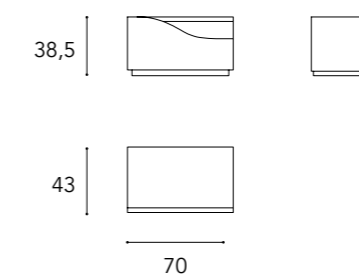

Segno comodino h38,5