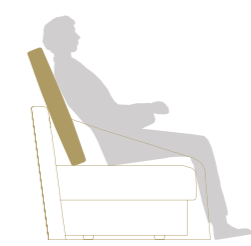

Position for conversation  
Cuscini decorativi a discrezione del cliente  
Decorative pillows at discretion of the client

Position A - for total relax  
Cuscino funzionale: 65x65 cm  
Functional cushion: 65x65 cm