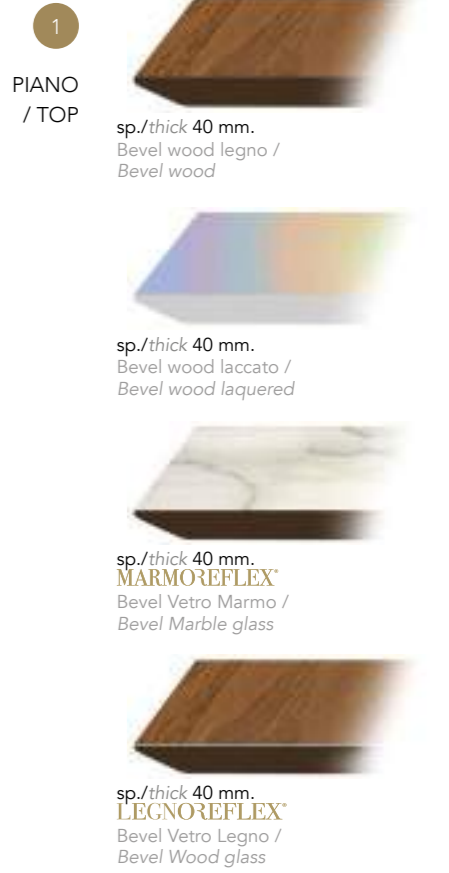

## TAVOLO SEGNO 72

*Bevel vetro marmo square-round 250/ Bevel Marble glass square-round 250*

- 1 Piano Bevel Vetro Marmo in Amani grigio con bordo in finitura Bronze

*Bevel Marble glass top in Amani grigio with edge in Bronze finish*

- 2 Base in finitura Bronze 100M

*Base in Bronze 100M finish*

In foto / On image:

SEGNO 72

SEGNO 72 BEVEL WOOD

TAVOLO SEGNO 72 ALLUNGABILE

Botte 314 vetro allungabile /  
Extendable barrel shape 314 glass

In foto / On image:

1 Piano in vetro extrachiario  
sp. 15mm filo lucido  
*Top in extrachiario glass  
15mm th. with polished edges*

2 Base in finitura laccato lucido Hennè  
(personalizzata)  
*Base in shiny Hennè lacquered finish  
(personalized)*