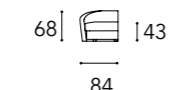

L1 - 1 seat SX