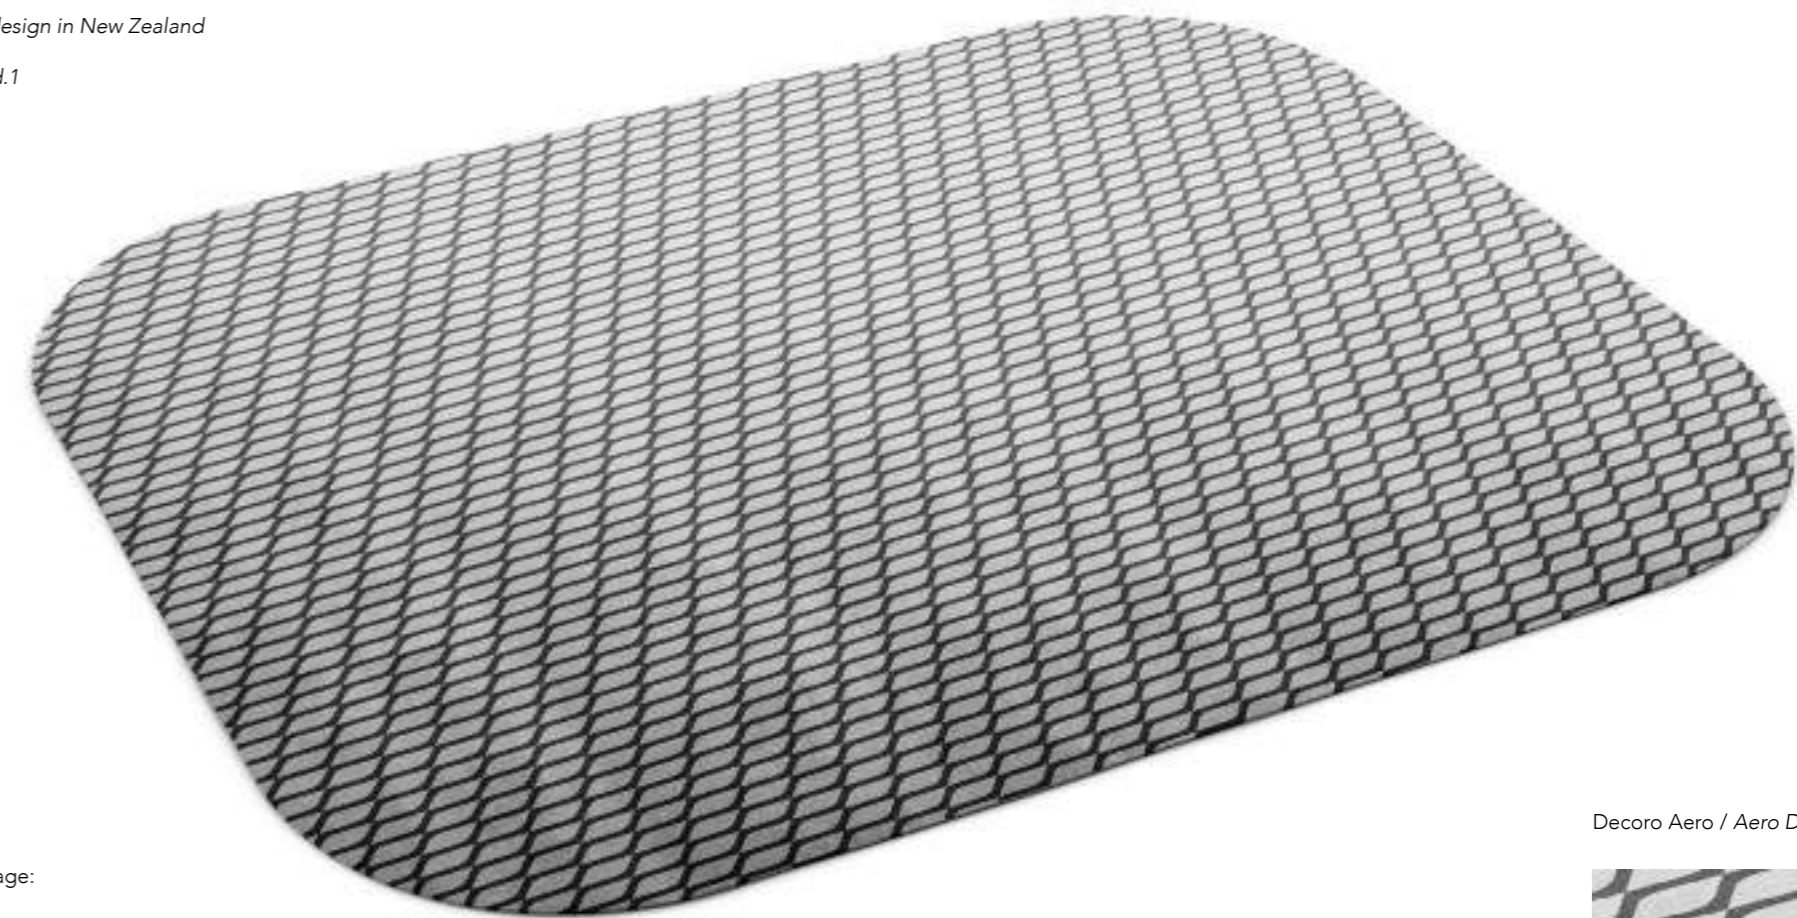

TAPPETI AERO

Square-round 250 x 400

Taftato a mano
Fondo in Tencel e decoro in Tencel + New Zealand
Nuance Beige
Altezza vello 14 mm - cod.1

Hand tufted
Ground in Tencel and design in Tencel + New Zealand
Nuance Beige
Pile height 14 mm - cod.1

Square-round 300 x 400

Taftato a mano
Fondo in Tencel e decoro in New Zealand
Nuance Grigio
Altezza vello 14 mm - cod.1

Hand tufted
Ground in Tencel and design in New Zealand
Nuance Grigio
Pile height 14 mm - cod.1

In foto / On image: