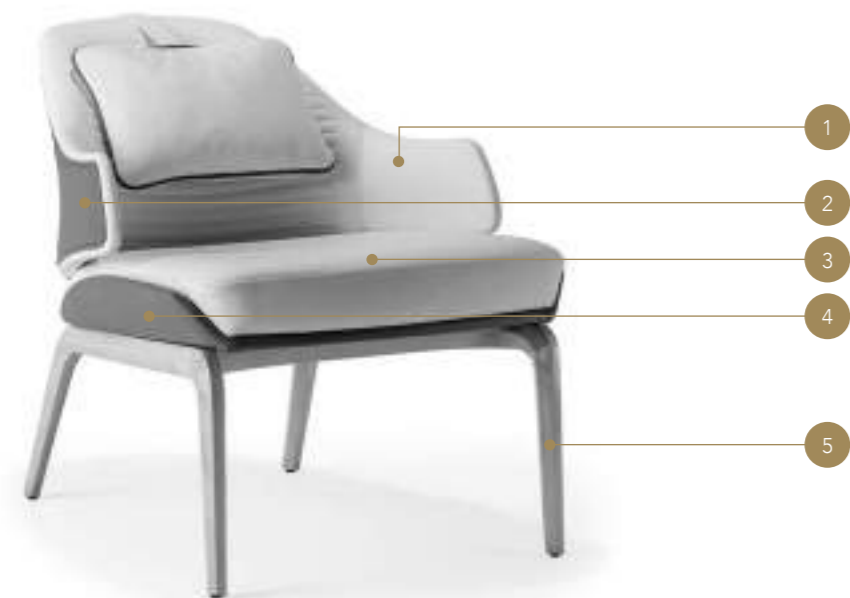

VELA POLTRONCINA

Dimensioni cuscini decorativi
/ Decorative pillows dimensions
26x37

1
SCHIENALE INTERNO
/ INTERNAL BACK

Pelle / Leather:
CAT C. -
Colorata - Nabuk

Tessuto / Fabric:
Super - Extra
- Luxury

2
SCHIENALE ESTERNO
/ EXTERNAL BACK

Pelle / Leather:
CAT C. - Colorata - Nabuk

3
SEDUTA
/ SEAT

Pelle / Leather:
CAT C. - Colorata
- Nabuk

Tessuto / Fabric:
Super - Extra
- Luxury

4
SCocca ESTERNA
/ SHELL

Pelle / Leather:
CAT C. - Colorata - Nabuk

5
BASAMENTO
/ BASE

Bronze 100M
/ Bronze 100M

Ottone 104M
/ Brass 104M

Ottone Dark 105M
/ Dark Brass 105M

Titanium 101M
/ Titanium 101M

Laccato lucido
colori di serie
/ Shiny lacquered
standard colors