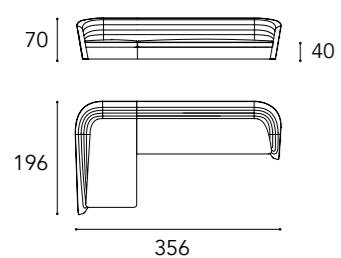

In foto / On image:

1 Schienale e seduta rivestiti in tessuto Luxury, Brook street 10 Colonial

Back and seat upholstered in fabric Luxury, Brook street 10 Colonial

+ Cuscini decorativi in tessuto Luxury, Venezia 27 Nepal

Decorative pillows in fabric Luxury, Venezia 27 Nepal

+ Cuscini decorativi in tessuto Extra, Francoforte 02 Iron

Decorative pillows in fabric Extra, Francoforte 02 Iron

+ Cuscini decorativi in pelle Nabuk 045 Bianco

Decorative pillows in leather Nabuk 045 Bianco

+ Cuscini decorativi in tessuto Extra, Amsterdam 49 Tamarillo

Decorative pillows in fabric Extra, Amsterdam 49 Tamarillo