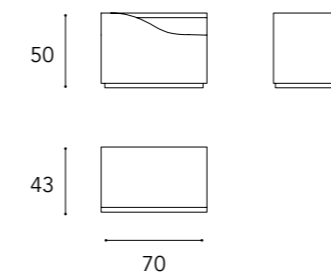

1
STRUTTURA
/ STRUCTURE

Laccato lucido
colori di serie
/ Shiny lacquered
standard colors

Segno comodino h50