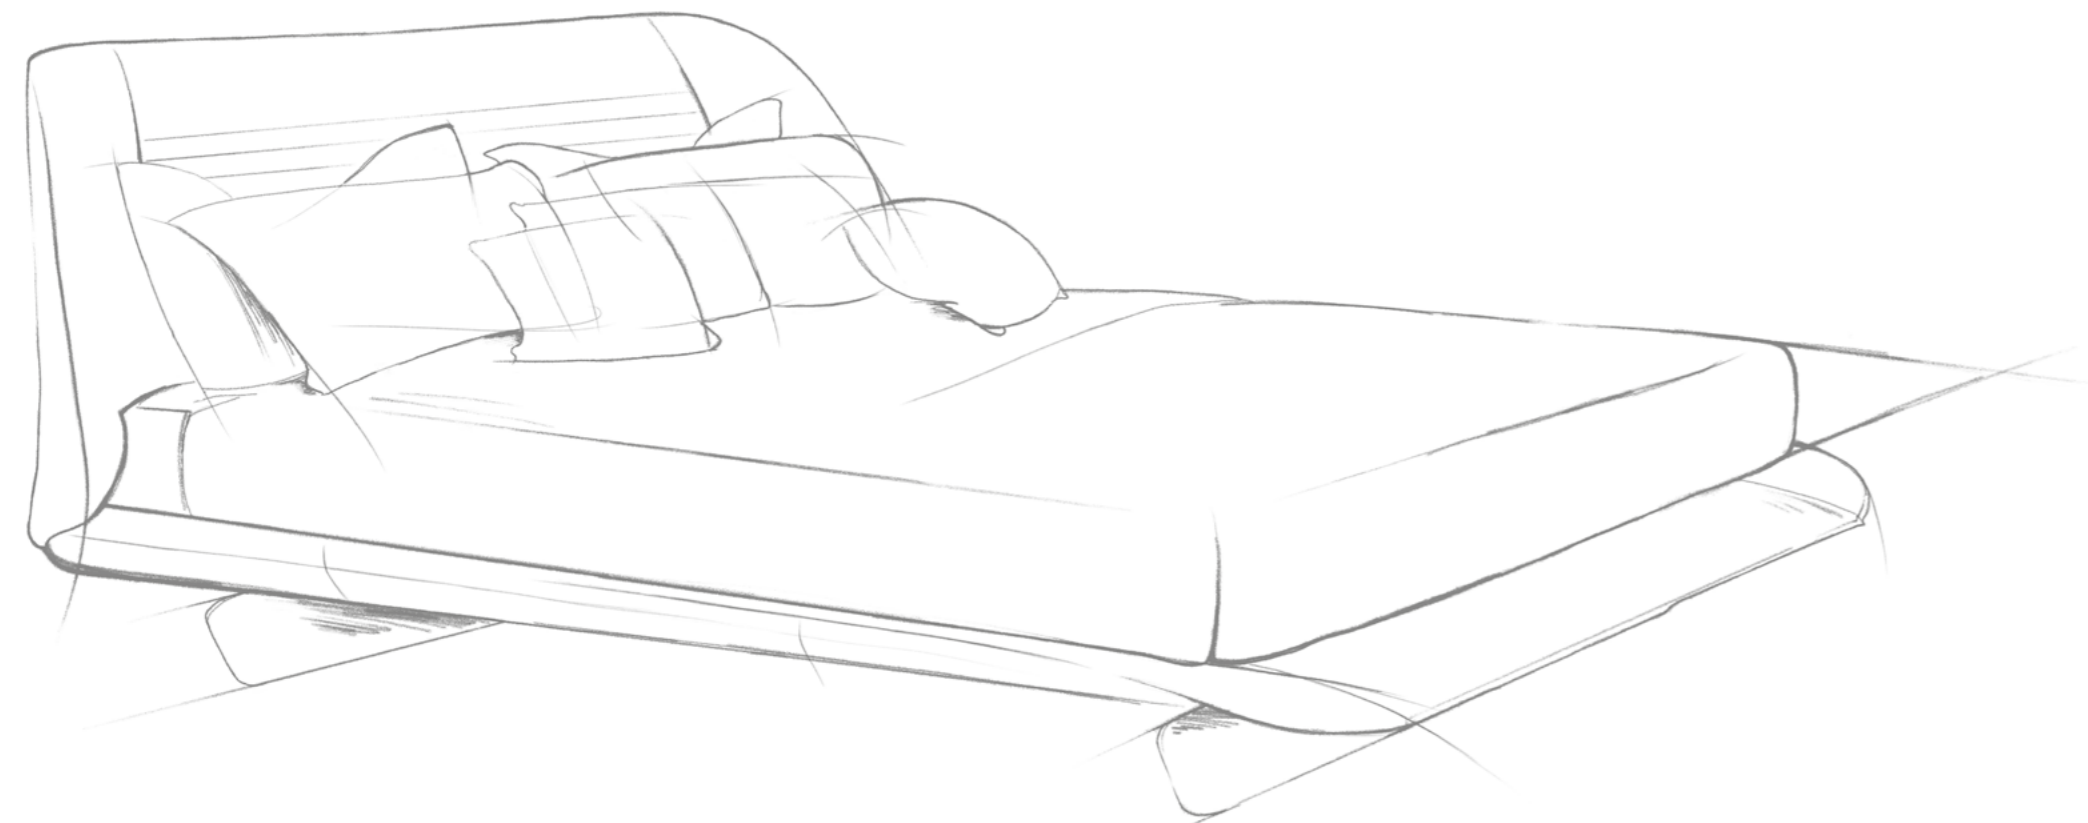

HOME	20	CASA PININFARINA
LIVING		SEGNO COLLECTIONS:
	46	SEGNO SOFA WOOD
	72	SEGNO SOFA CHAISE LONGUE
	90	SEGNO SOFA
	98	SEGNO SOFA LOUNGE
	106	SEGNO SOFA ACCESSORIES
	112	STRATUM SOFA
	132	GRANTURISMO SOFA
		ARMCHAIR COLLECTIONS:
	144	VELA ARMCHAIR and CHAISE LONGUE
	150	SEGNO ARMCHAIR
DINING	158	TABLES
	176	CHAIRS
	190	MOBILI & ENTERTAINMENT
BEDROOM	204	BED
	206	DRESSER & NIGHT-STANDS
OFFICE	216	SEGNO SCRIVANIA
	220	CHAIRS OFFICE
LIGHTING	226	SPEEDFORM
	230	SEGNO APPLIQUE
COMPLEMENTS	236	TAPPETI