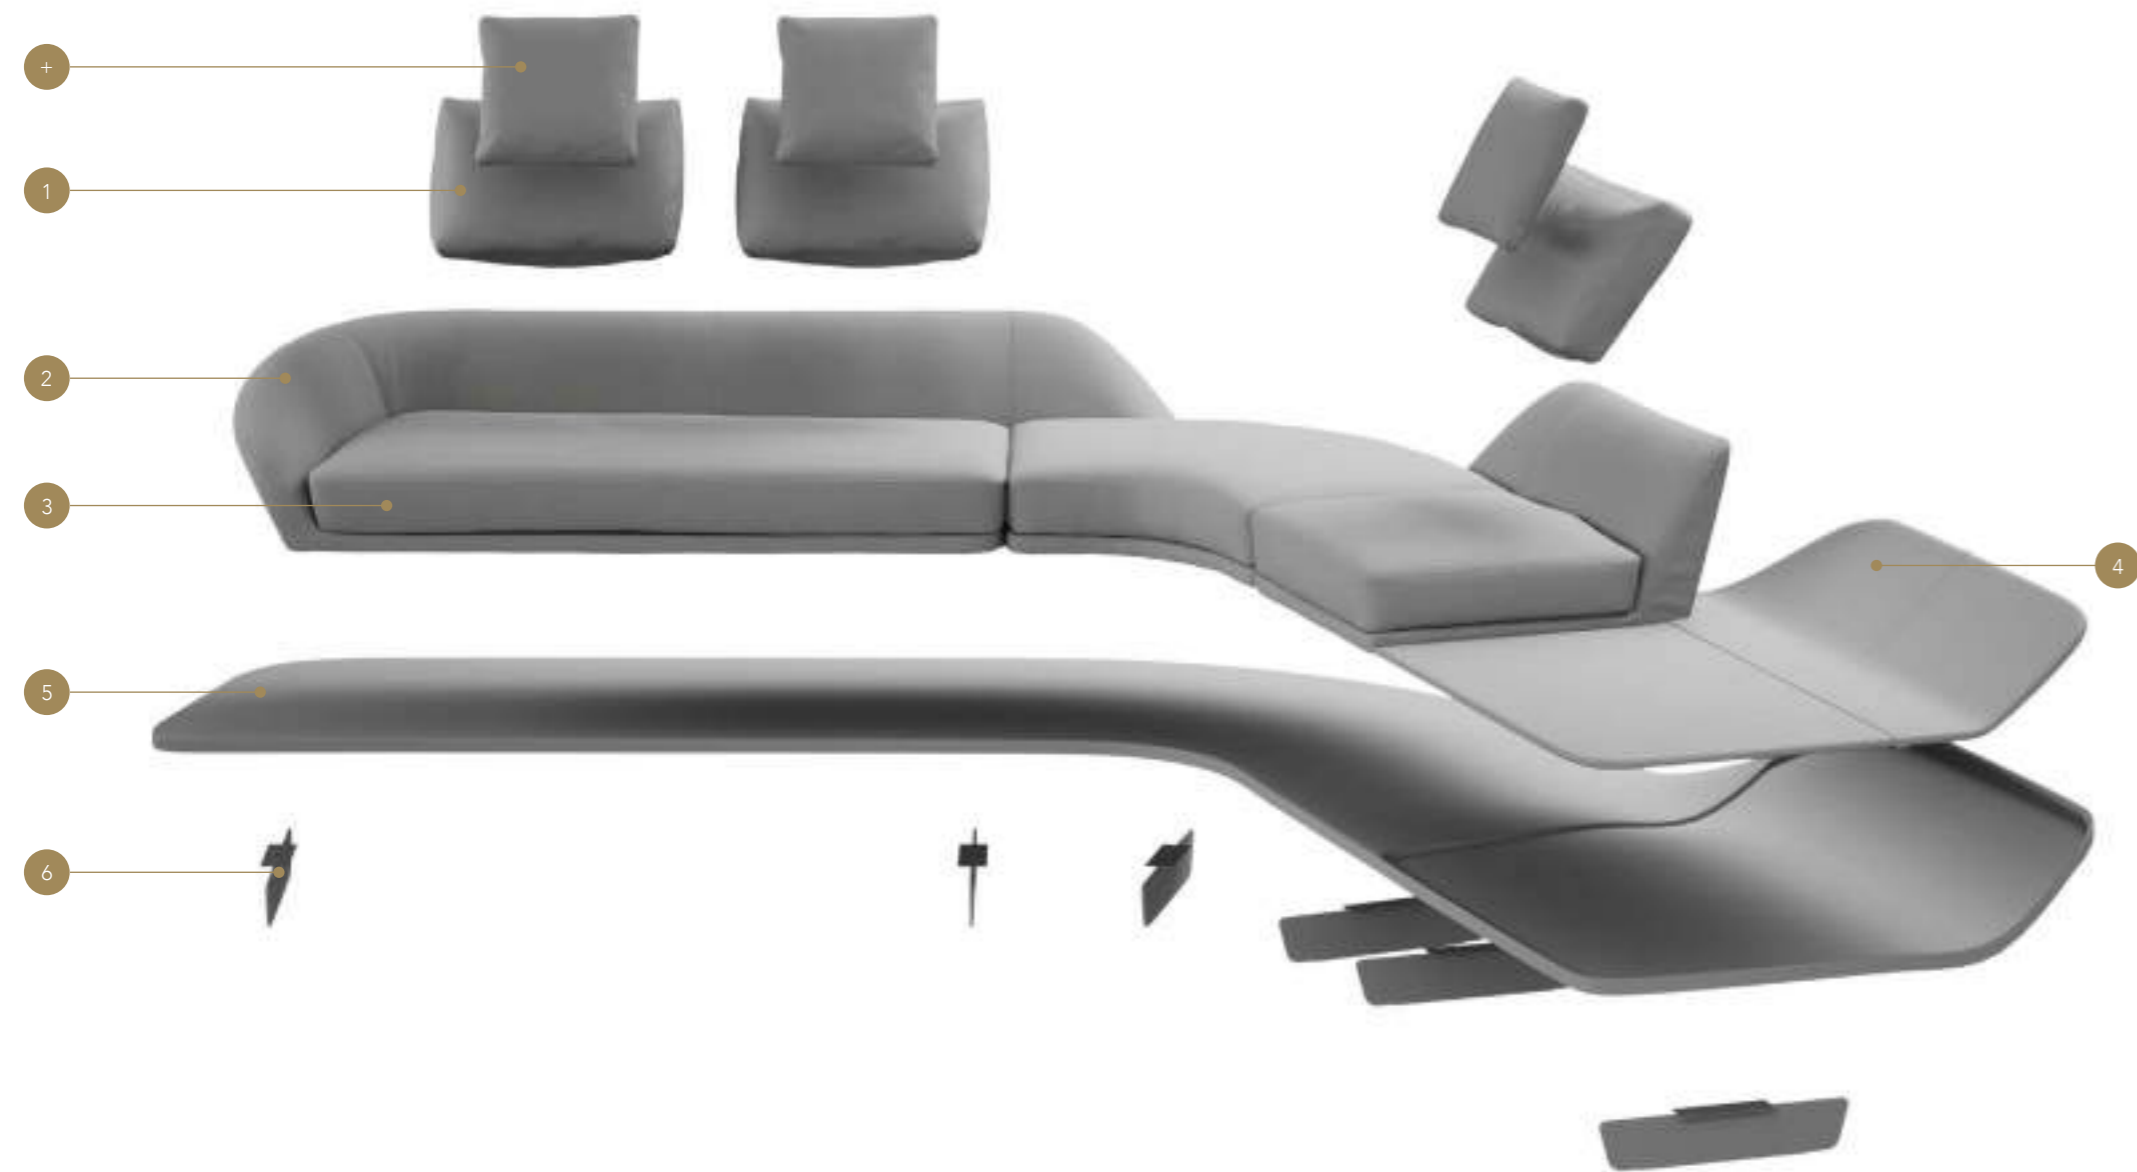

SEGNO SOFA SYSTEM