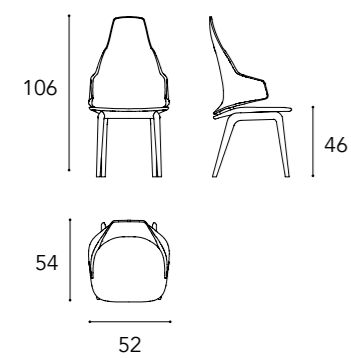

VELA CHAIR ALTA

1. 1 Schienale interno rivestito in pelle Categoria C 118 Hennè con trapuntatura
   Internal back upholstered in leather Categoria C 118 Hennè with quilting
2. 2 Schienale esterno rivestito in pelle Categoria C 118 Hennè
   External back upholstered in leather Categoria C 118 Hennè
3. 3 Rivestimento seduta in pelle Categoria C 118 Hennè
   Seat upholstery in leather Categoria C 118 Hennè
4. 4 Basamento in legno laccato lucido 25 Hennè
   Base in shiny lacquered wood 25 Hennè

In foto / On image: