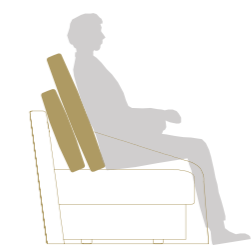

Position for conversation  
Cuscini decorativi a discrezione del cliente  
Decorative pillows at discretion of the client

Position A - for total relax  
Cuscino funzionale: 65x65 cm  
Functional cushion: 65x65 cm