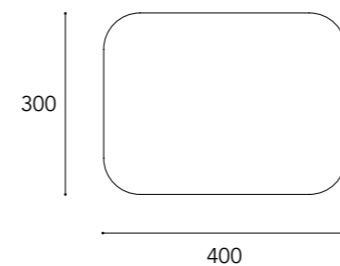

## TAPPETI AERO

Quadrato / Square 300 x 300

Taftato a mano  
Fondo in Tencel e decoro in Tencel + New Zealand  
Nuance Tortora  
Altezza vello 14 mm - cod.1

*Hand tufted*  
*Ground in Tencel and design in Tencel + New Zealand*  
*Nuance Tortora*  
*Pile height 14 mm - cod.1*