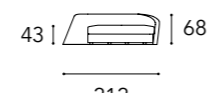

C2 – 2 seater DX