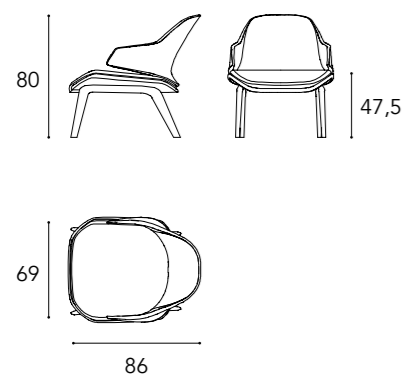

VELA COLLECTION

Vela Poltroncina / Vela armchair

1. 1 Schienale interno rivestito in pelle Cat. C 101 Bianco con trapuntatura
     Internal back upholstered in leather Cat. C 101 Bianco with quilting
  2. 2 Schienale esterno rivestito in pelle custom Blu mare su richiesta del cliente
     Custom external back upholstered in leather Blu mare on client request
  3. 3 Rivestimento seduta in pelle Cat. C 101 Bianco
     Seat upholstery in leather Cat. C 101 Bianco
  4. 4 Scocca rivestita in pelle custom Blu mare su richiesta del cliente
     Custom shell upholstered in leather Blu mare on client request
  5. 5 Basamento in finitura custom Bianco Venezia
     Base in custom finish Bianco Venezia
2. + Cuscino decorativo in pelle Cat. C 101 Bianco con piping in pelle custom Blu mare
   Decorative pillow in leather Cat. C 101 Bianco with piping in custom leather Blu mare

In foto / On image: