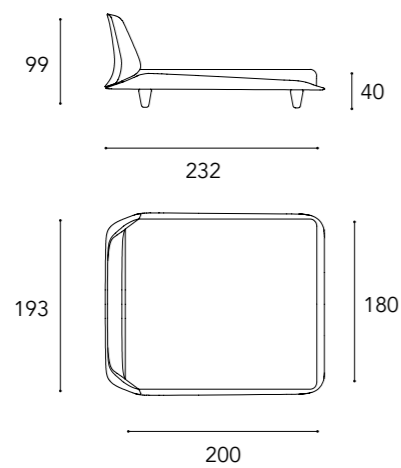

SEGNO LETTO

1
TESTIERA E
GIROLETTO
/ HEADBOARD AND
FRAME

Pelle / Leather:
CAT C. - Colorata
- Nabuk

Tessuto/ Fabric:
Super - Extra

2
INTERNO TESTIERA
/ HEADBOARD
INTERIOR

Pelle / Leather:
CAT C. - Colorata
- Nabuk

Tessuto/ Fabric:
Super - Extra
- Luxury

3
PIEDINI
/ LEGS

Bronze100M
/ Bronze 100M

Ottone 104M
/ Brass 104M

Ottone Dark 105M
/ Dark Brass 105M

Titanium 101M
/ Titanium 101M

Dimensioni cuscini decorativi
/ Decorative pillows dimensions
45x45 - 26x37

Letto 180

DRESSER & NIGHT-STANDS

1
STRUTTURA
/ STRUCTURE

Laccato lucido
colori di serie
/ Shiny lacquered
standard colors