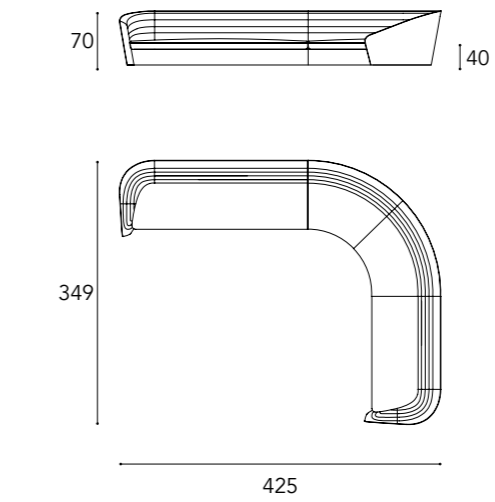

Tessuto / Fabric:  
Super - Extra  
- Luxury

Dimensioni cuscini decorativi  
/ Decorative pillows dimensions  
45x45 - 27x43

Composition 1

COMPOSITION 2

Composition 3

Composition 4

COMPOSITION 5

HOME		20	CASA PININFARINA
LIVING			<b>SEGNO COLLECTIONS:</b>
		46	SEGNO SOFA WOOD
		72	SEGNO SOFA CHAISE LONGUE
		90	SEGNO SOFA
		98	SEGNO SOFA LOUNGE
		106	SEGNO SOFA ACCESSORIES
		112	STRATUM SOFA
		132	GRANTURISMO SOFA
			<b>ARMCHAIR COLLECTIONS:</b>
		144	VELA ARMCHAIR and CHAISE LONGUE
		150	SEGNO ARMCHAIR
DINING		158	TABLES
		176	CHAIRS
		190	MOBILI & ENTERTAINMENT
BEDROOM		204	BED
		206	DRESSER & NIGHT-STANDS
OFFICE		216	SEGNO SCRIVANIA
		220	CHAIRS OFFICE
LIGHTING		226	SPEEDFORM
		230	SEGNO APPLIQUE
COMPLEMENTS		236	TAPPETI