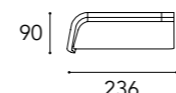

Position D - for comfort conversation  
Cuscini funzionali: 65x65 + 45x45 cm  
Functional cushions: 65x65 + 45x45 cm

LAYER 1

MODULO A

A2 – 2 seater DX

A2 – 2 seater SX

A3 – 3 seater DX

A3 – 3 seater SX

LAYER 2 CON ALA / WITH WING