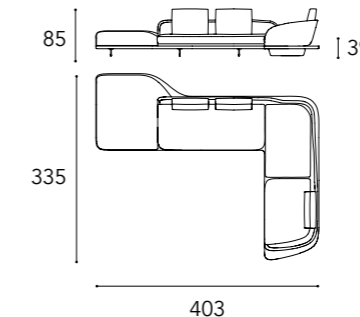

F (sx - dx)
chaise 110