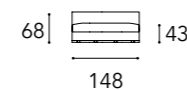

I1 - 2 seater