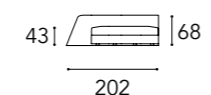

B2 – 2 seater DX