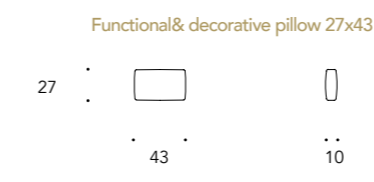

CUSCINI PILLOWS

Layer 1 non necessita di cuscini funzionali,
i cuscini sono solo decorativi
Layer 1 doesn't need functional cushions,
the pillows are just for decoration

Layer 2 necessita di cuscini funzionali disposti in diversi
schemi compositivi in base al comfort richiesto (A-B-C-D)
Layer 2 needs functional cushions organized with several
compositional schemes based on required comfort (A-B-C-D)