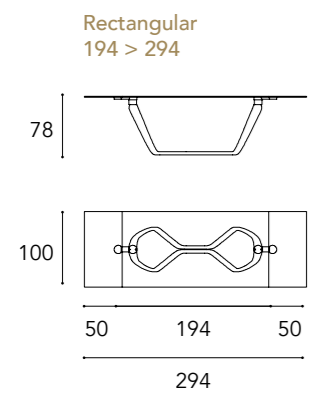

1
PIANO
/ TOP
sp./thick 15 mm.
Vetro o vetro extrachiaro /
Glass or extra clear glass

2
BASE
/ BASEMENT
Bronze 100M
/ Bronze 100M
Ottone 104M
/ Brass 104M
Ottone Dark 105M
/ Dark Brass 105M
Titanium 101M
/ Titanium 101M