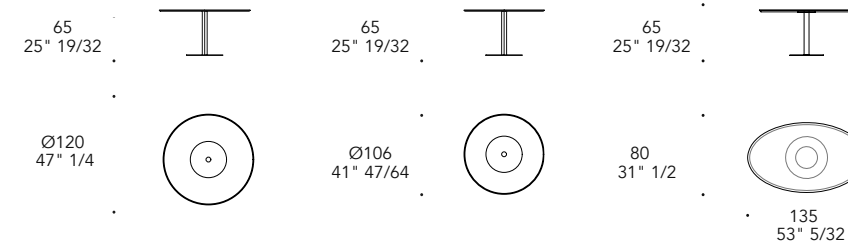

Bordo in
Edge in:

100M Bronze
100M Bronze

BASE | 2

Metallo
Metal

100M Bronze
100M Bronze

104M Ottone satinato
104M Satin Brass

105M Ottone Dark sat
105M Satin Dark Brass

101M Titanium satinato
101M Satin Titanium