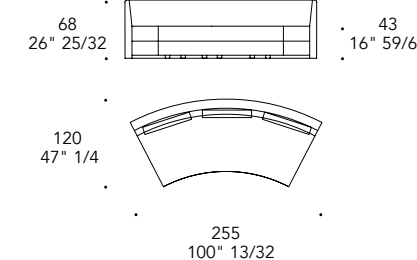

STRATUM SOFA

Design *pininfarina*

RIVESTIMENTO E CUSINI | 1 UPHOLSTERY and CUSHIONS

Rivestimento in:
Upholstery in:

Tessuto
Fabric

MATERIAL SHEET-A

Super
Extra
Luxury

Pelle
Leather

MATERIAL SHEET-B

Cat. C
Nabuk
Colorata

T

Upholstery with back in leather colorata Creta and
seat in fabric Roma 07 Cotton
Space 40 coffee table in 100M Bronze finish and
drawer in Marmoreflex Sahara