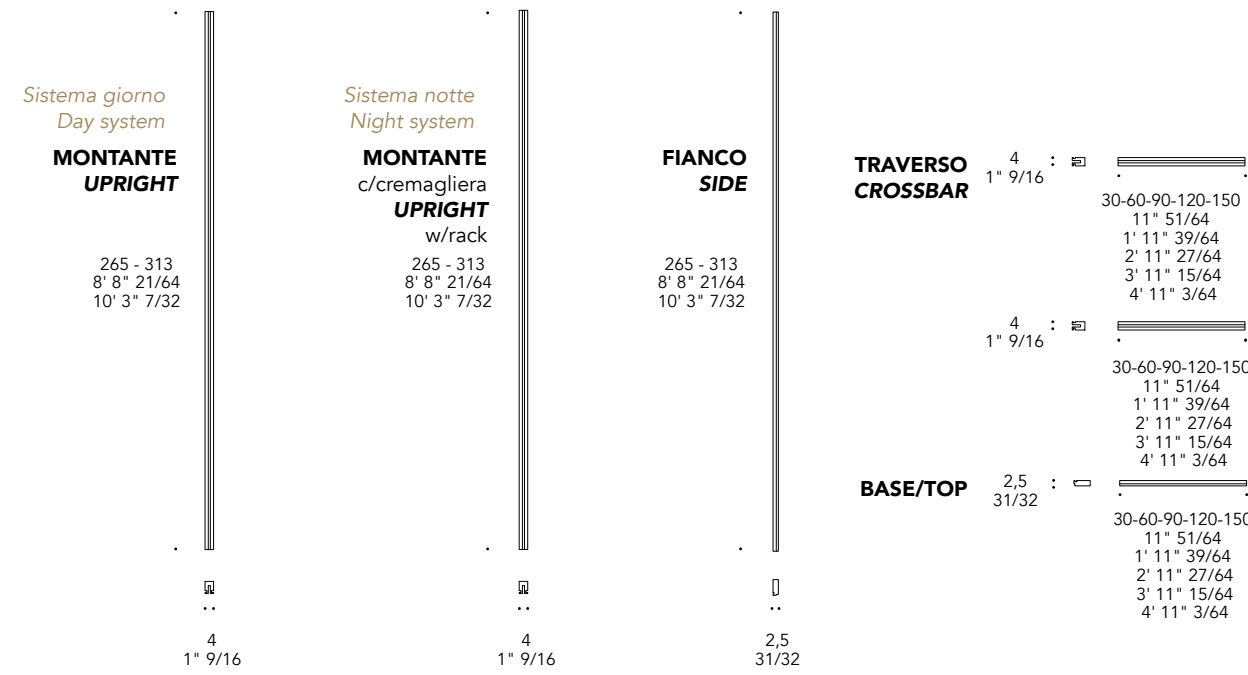

COMPONENTI GENERALI GENERAL COMPONENTS

2

PROFILINI IN LEGNO WOODEN PROFILES

COMPONENTI GENERALI GENERAL COMPONENTS

1

PANNELLI PANELS

Standard heights of wooden uprights: 265 and 313 cm, custom up to 400cm.

Length of wooden crosspieces: 30, 60, 90, 120, 150 cm with fitting for glass shelf.