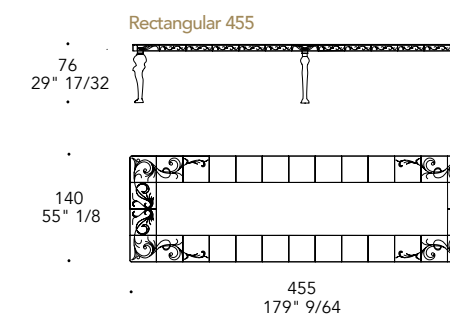

Specchio con incisioni artistiche
Mirror with artistic engravings

BASE** | 2

Vetro di Murano
Murano glass

Trasparente
Transparent

Sistema a Led.
Led system.

Detail of the lion shaped leg in Murano glass
with Led lighting