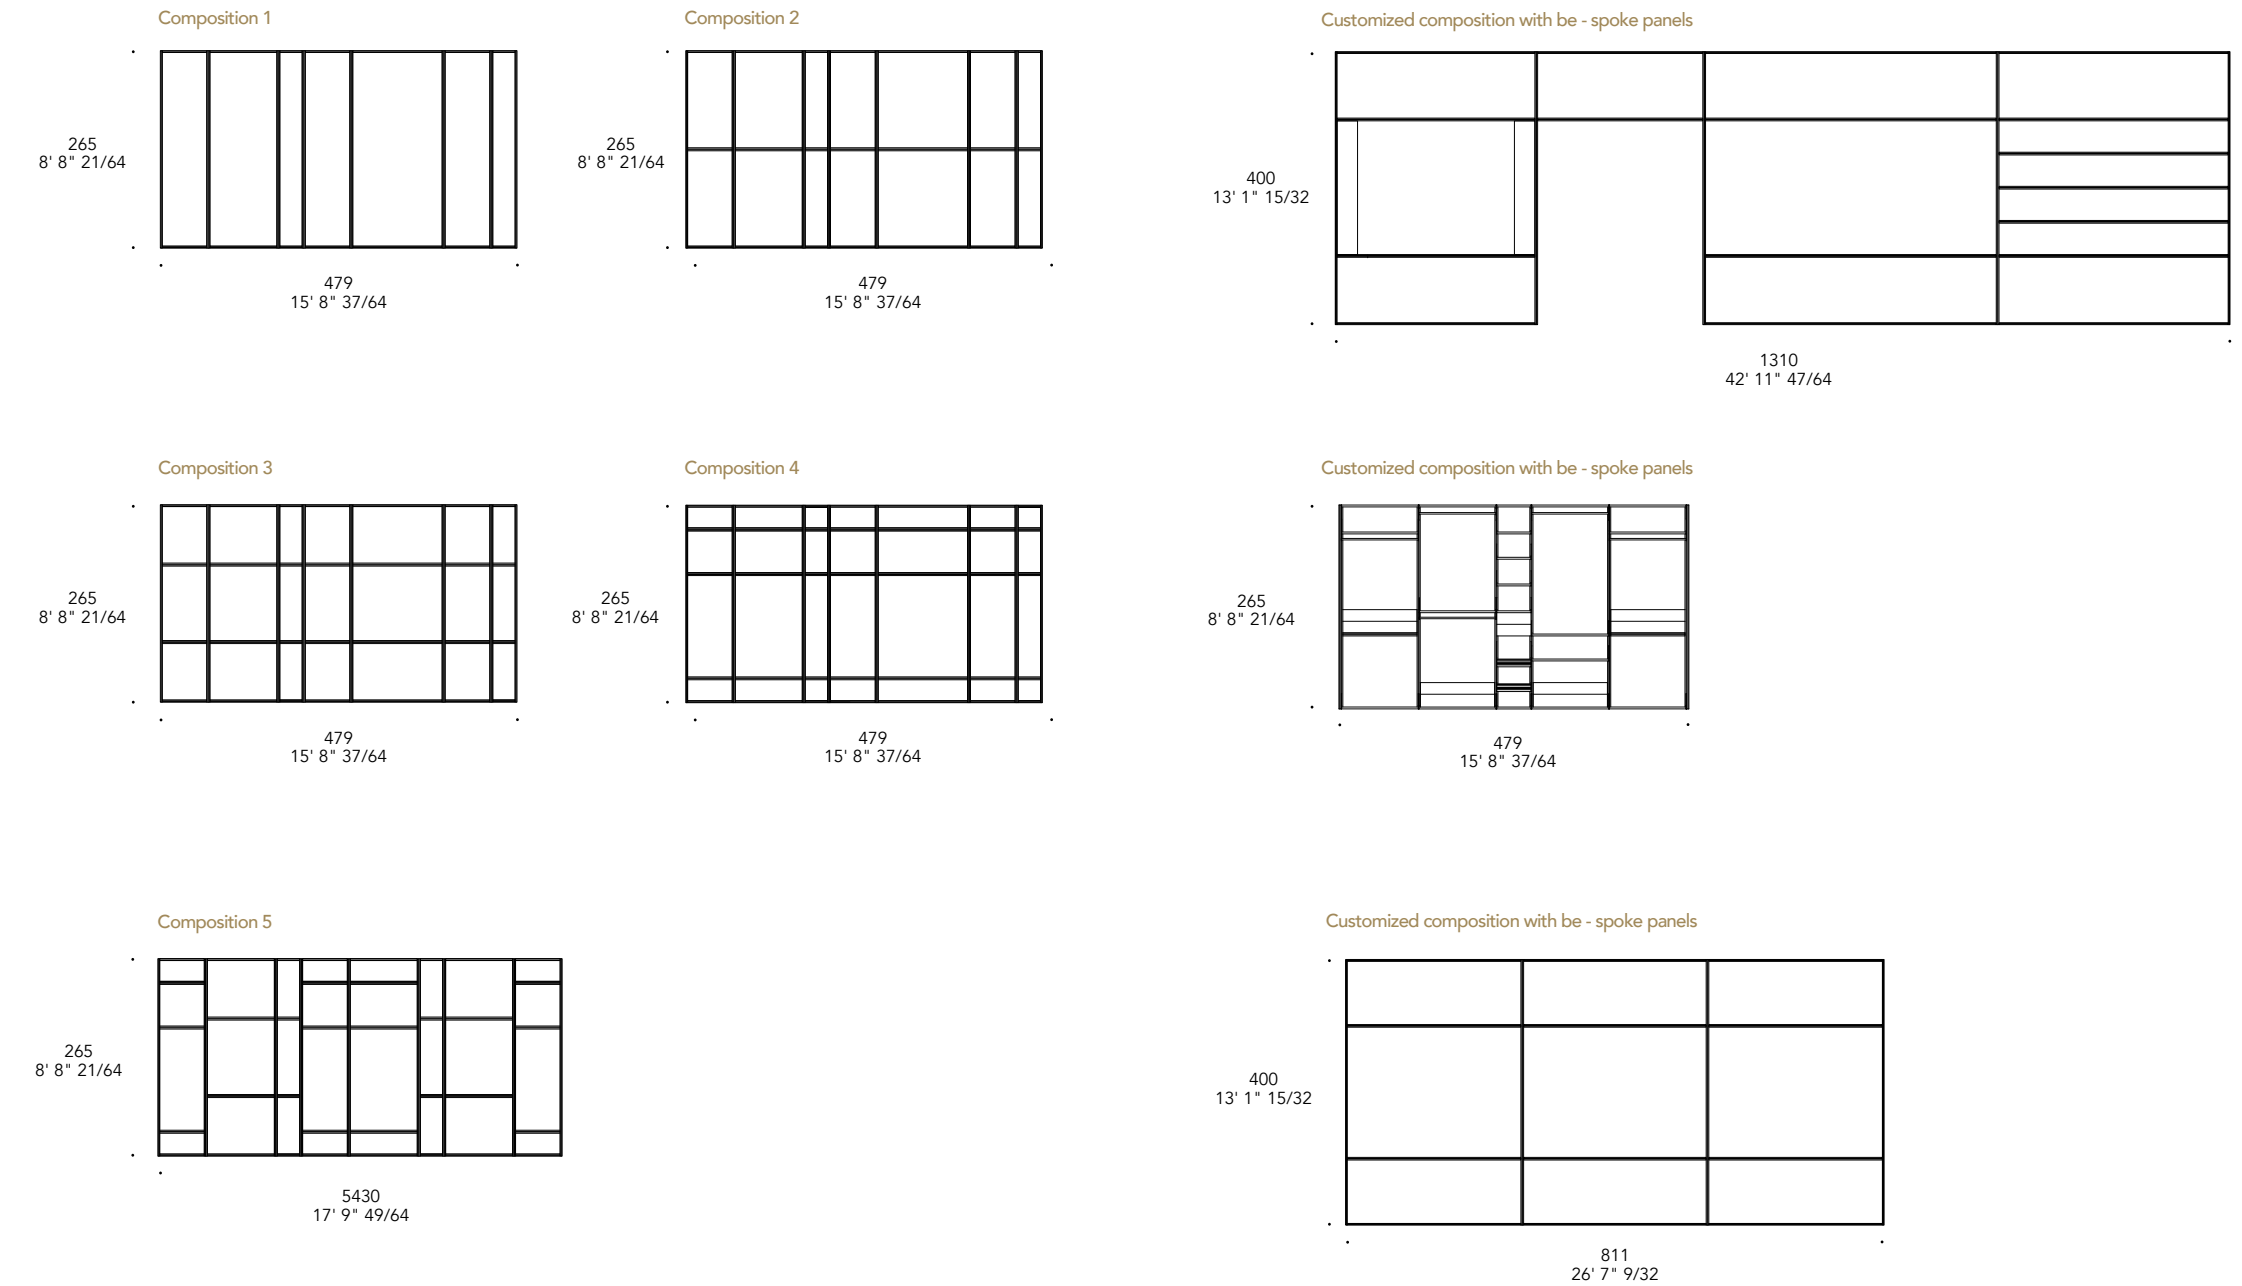

3 MENSOLA IN VETRO GLASS SHELF

COMPOSIZIONI COMPOSITIONS