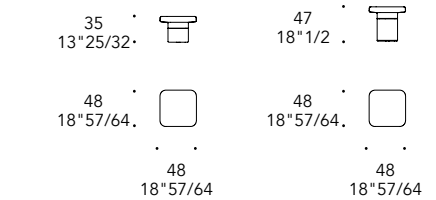

TAU 40 MURANO

Design - Tulczinsky

BASE + TOP | 1

Vetro soffiato
Blown Glass

BASE:		TOP:
Ametista Ametista	+	Ambra Ambra
Ametista Ametista	+	Rosso Rosso
Smeraldo Smeraldo	+	Ambra Ambra
Smeraldo Smeraldo	+	Tabacco Tabacco
Blu Blu	+	Tabacco Tabacco

INSERTO INSERT | 2

finitura/finish	
Metallo Metal	Oro Oro