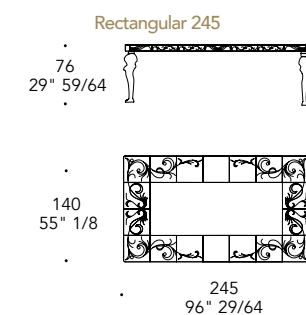

Specchio con incisioni artistiche
Mirror with artistic engravings

BASE** | 2

Vetro di Murano
Murano glass

Trasparente
Transparent

Sistema a Led.
Led system.

Detail of the lion shaped leg in Murano glass
with Led lighting