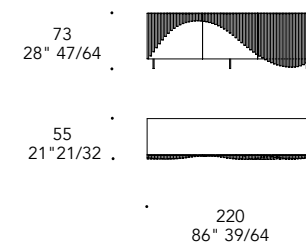

STRUTTURA STRUCTURE | 1

Legno rivestito in vetro
Wood covered in glass

Specchio fumè
Fumè mirror

LISTELLI SLATS | 2

Legno
Wood

Noce canaletto
Noce canaletto

Canaletto hennè
Canaletto hennè

PIEDINI LEGS | 3

Metallo
Metal

100M Bronze
100M Bronze