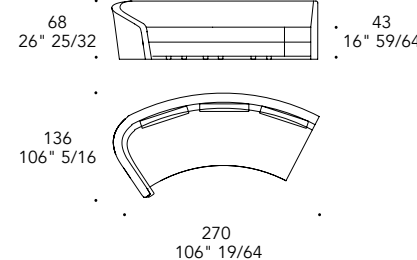

S arms (dx-sx)