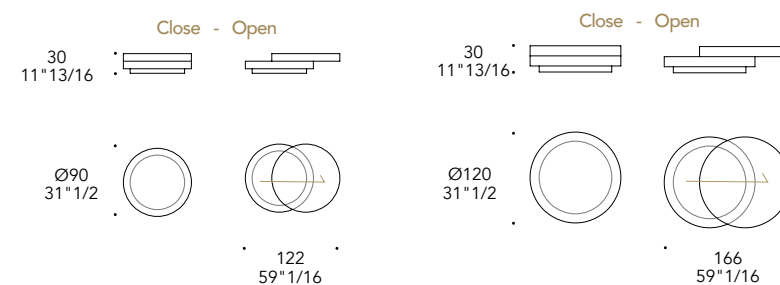

55
21" 21/32

80
31" 1/2

► Structure in satin Dark Brass 105M finish
Top 1 & 2 in Mirror glass
Ø 90 x 30 h

+ COLLEZIONE ATTUALE
CURRENT COLLECTION

STRUTTURA | 1
STRUCTURE

Legno
Wood

100M Bronze
100M Bronze

104M Ottone satinato
104M Satin Brass