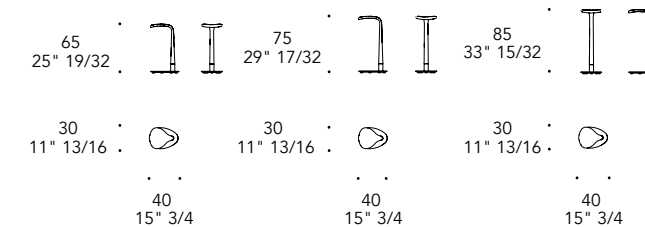

MURANO

* fatto a mano dai maestri del vetro di Murano,
ogni pezzo è unico.
* handmade by the masters of Murano glass, each
piece is unique.