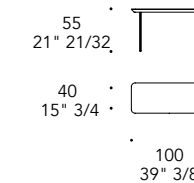

- Bench 1 with top in bevel MarmoReflex onice Oro
150 x 40 x 43 h
- Bench 2 with custom top
100 x 40 x 55 h
- Glass legs in Bronze London engravings

BASE | 2

Vetro
Glass

Incisione London bronze Incisione Fumè London
Bronze London engravings Smoked London engravings