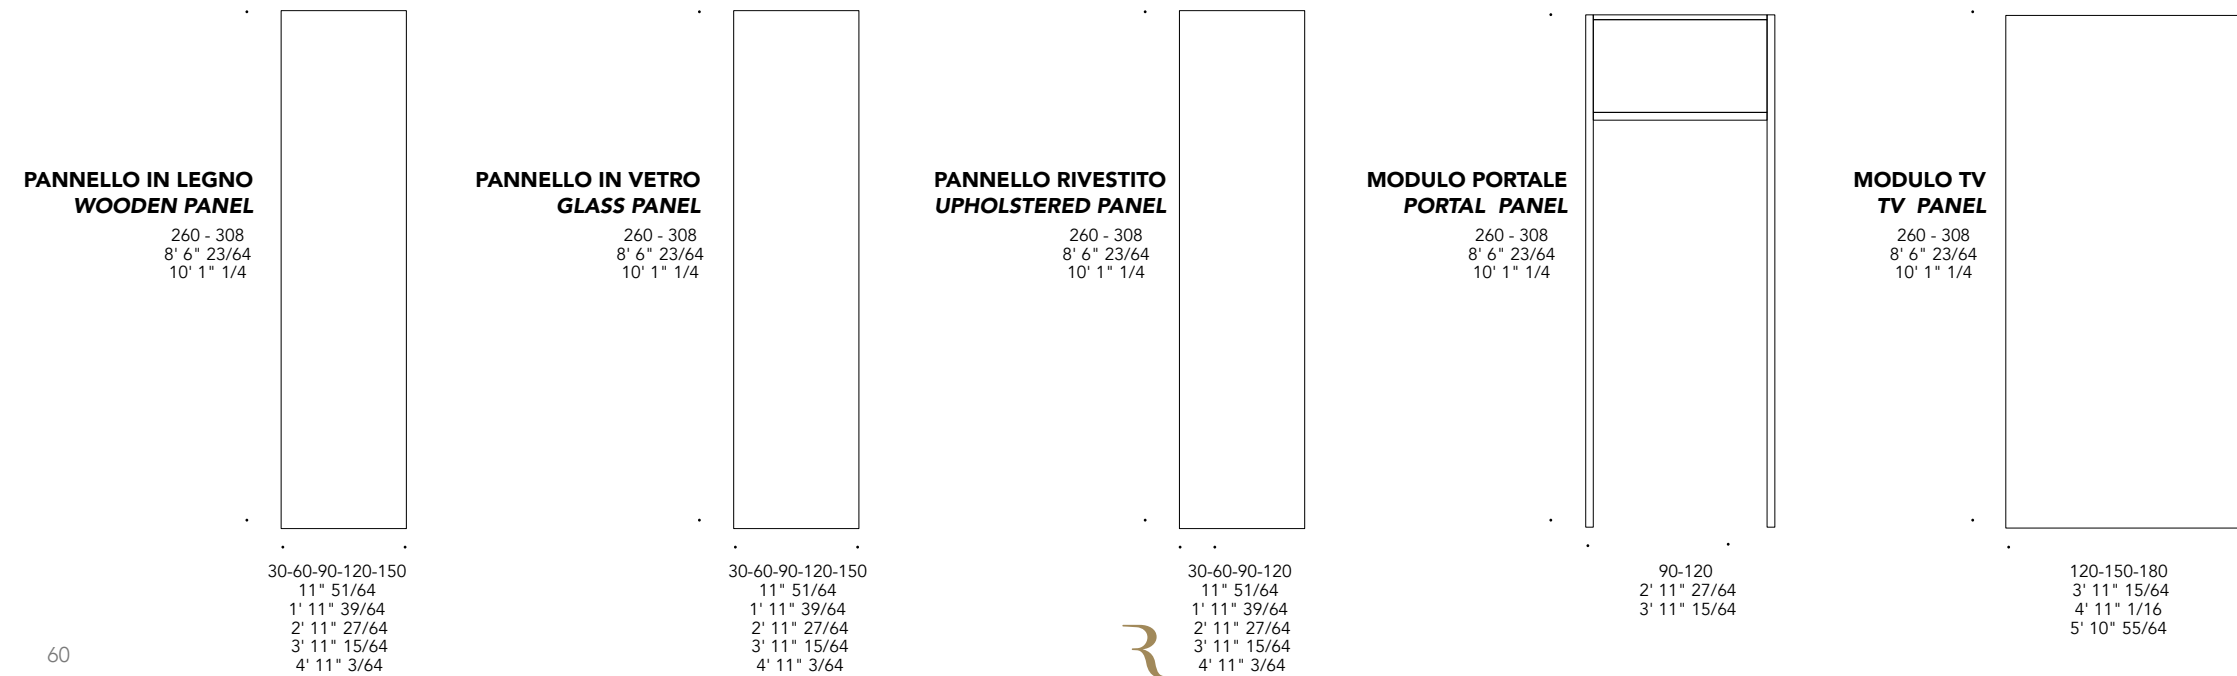

COMPONENTI GENERALI GENERAL COMPONENTS

2

PROFILINI IN LEGNO WOODEN PROFILES

COMPONENTI GENERALI GENERAL COMPONENTS

1

PANNELLI PANELS

Standard heights of wooden uprights: 265 and 313 cm, custom up to 400cm.

Length of wooden crosspieces: 30, 60, 90, 120, 150 cm with fitting for glass shelf.

Crossbar in custom wood, for customized panels longer than 180cm, without the fitting for the glass shelf.

Standard passage module for European standard doors.

TV module, standard dimensions for TVs up to 80".