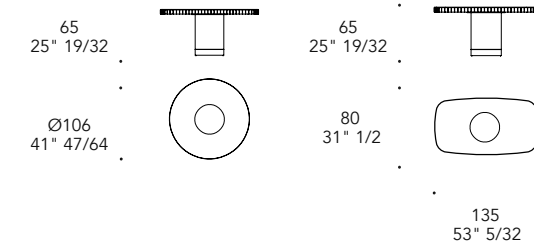

SUN 65

Design · Tulczinsky

TOP | 1

Vetro digitale
Digital glass

STRUTTURA STRUCTURE | 2

Legno verniciato
Lacquered wood

29 Platino lucido
29 Platino lucido

INSERTI INSERTS | 3

Inserti metallici
Metal inserts

Acciaio lucido
Shiny steel

ZOCCOLO PLINTH | 4

Legno
Wood

Ebano lucido
Shiny Ebony

► Top in digital glass Wild Fern color
Structure in Platinum lacquered wood
Base in shiny Ebony and inserts in shiny steel
Ø 120 x 65 h