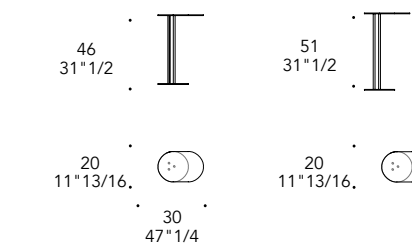

Top and base in Acqua Smeraldo glass ◀
Ø100 x 36 h

LUNA 40 & 55

Design · Riccardo Lucatello

► Top and base in 100M Bronze
30 x 20 x 46 h
30 x 20 x 51 h

STRUTTURA STRUCTURE | 1

Metallo
Metal

100M Bronze
100M Bronze