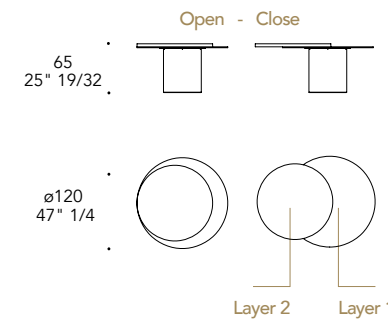

104M Ottone satinato
104M Satin Brass

105M Ottone Dark sat
105M Satin Dark Brass

101M Titanium satinato
101M Satin Titanium

TAU STEEL MOVE 65

Layer 1 in MarmoReflex Azul macaubas
Layer 2 in 100M Bronze finish
Base in 100M Bronze finish
Ø 120 x 65 h