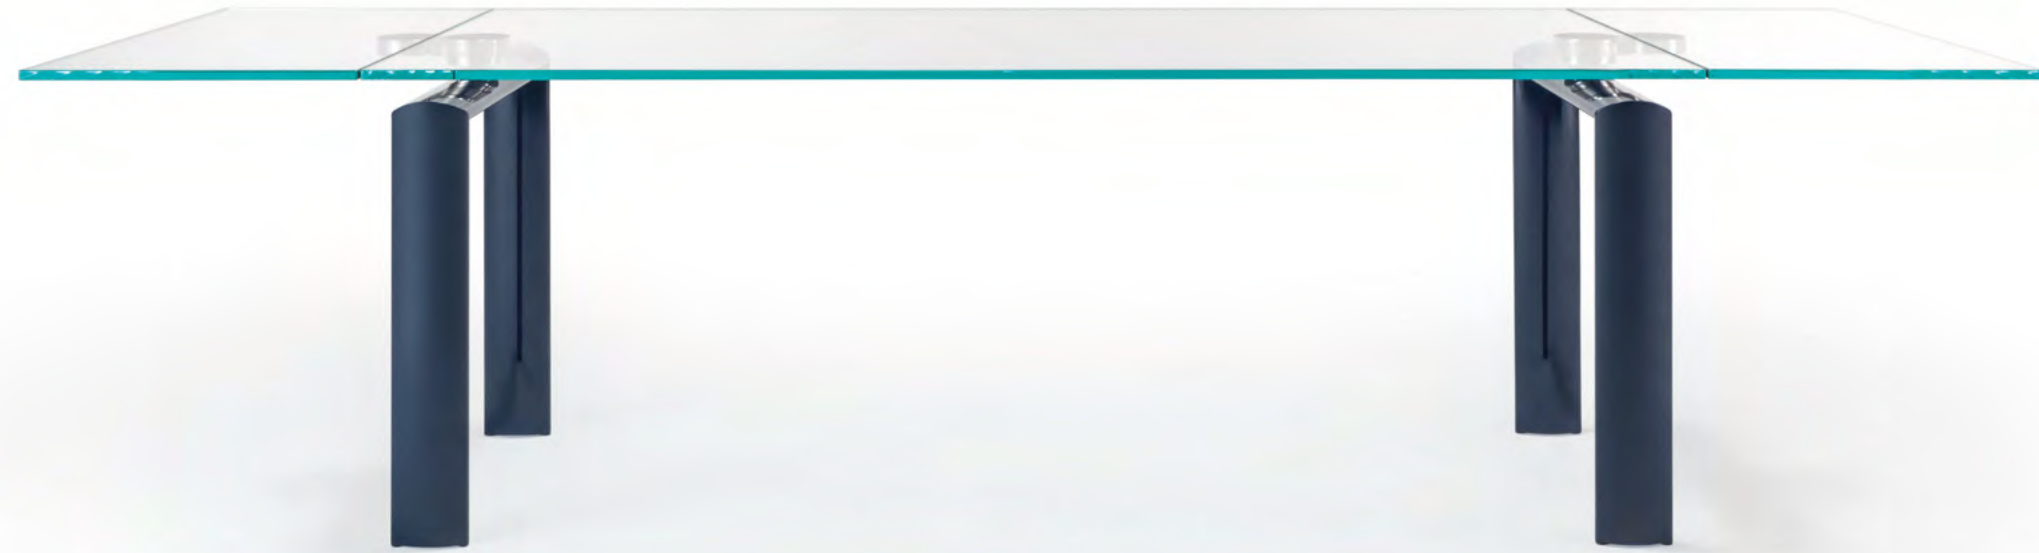

POLICLETO RE-EDITION

Design · Arnaldo Gamba & Leila Guerra

► Top in extra-clear glass
Base in Steel Blue finish
180 (280) x 120 x 75 h

POLICLETO ALLUNGABILE

Gambe sezione tonda o ovale
Round or oval section legs