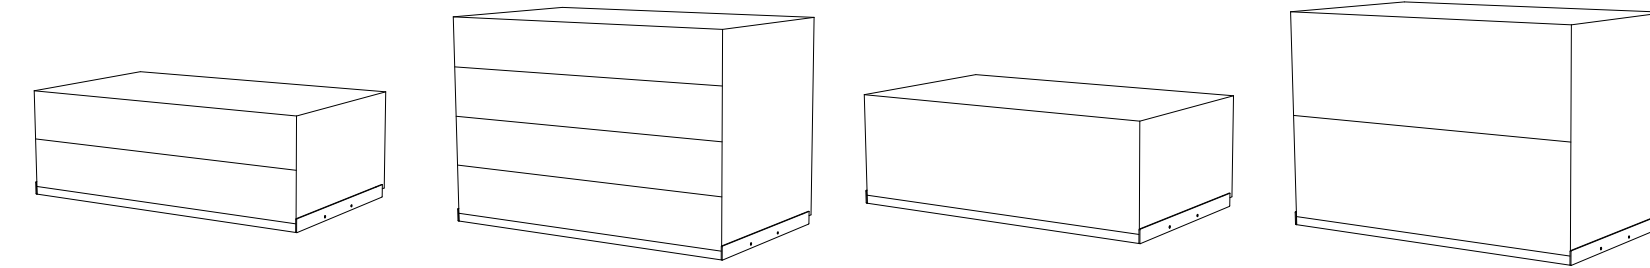

COMPONENTI GENERALI SISTEMA NOTTE / CABINA ARMADIO GENERAL COMPONENTS OF THE NIGHT SYSTEM / WALK-IN CLOSET **4** CASSETTIERA CHEST OF DRAWERS

Cassettiera 2 cassetti a terra o sospesa all'interno della configurazione
Chest of 2 drawers on the floor or suspended within the configuration
60/90/120/150 x 56 x 31 h

Cassettiera 4 cassetti a terra o sospesa all'interno della configurazione
Chest of 4 drawers on the floor or suspended within the configuration
60/90/120/150 x 56 x 62 h

Cassettiera 1 cassetto a terra o sospesa all'interno della configurazione
Chest of 1 drawer on the floor or suspended within the configuration
60/90/120/150 x 56 x 31 h

Cassettiera 2 cassetti a terra o sospesa all'interno della configurazione
Chest of 2 drawers on the floor or suspended within the configuration
60/90/120/150 x 56 x 62 h