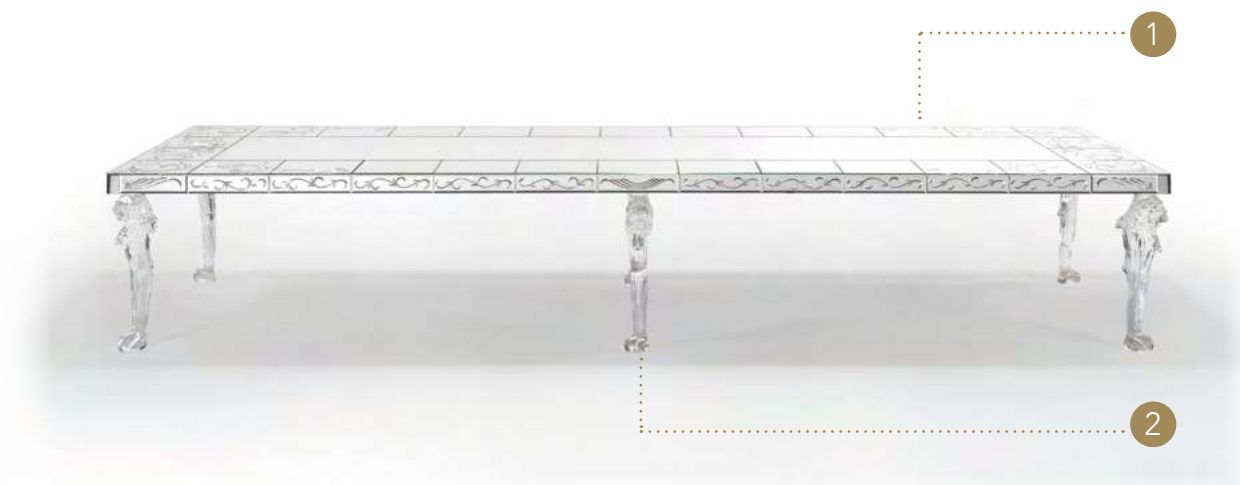

SAN MARCO 72

Design · Luciano e Riccardo Lucatello

► Top in mirror with artistic engravings
Base in Murano glass
140 x 455 x 76 h

SAN MARCO 72

Design · Luciano e Riccardo Lucatello

TOP* | 1

Vetro artistico
Artistic glass