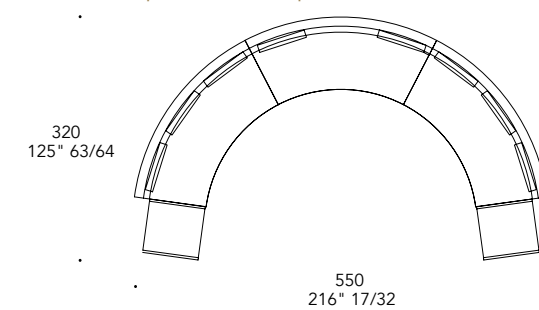

Composition 9 - with 2 Space 40 modular coffee tables