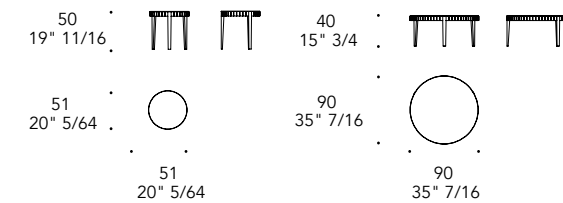

SUN 40

Design · Tulczinsky

TOP | 1

Vetro digitale
Digital glass

STRUTTURA STRUCTURE | 2

Legno verniciato
Lacquered wood

29 Platino lucido
29 Platino lucido

INSERTI INSERTS | 3

Inserti metallici
Metal inserts

Acciaio lucido
Shiny steel

BASE | 4

Legno
Wood

Ebano lucido
Shiny Ebony

Detail of the digital glass in
Vivid Orange and Blue Haze