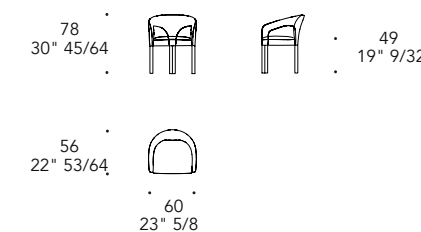

GAMBE LEGS | 3

Legno
Wood

finitura/finish

Rovere Hennè
Rovere Hennè

Upholstery in leather Platino Cat. C ◀
Legs in Rovere Hennè finish
68 x 58 x 78 h

SOFT SGABELLO

Design · Riccardo Lucatello

SCHIENALE E SEDUTA | 1 BACK AND SEAT