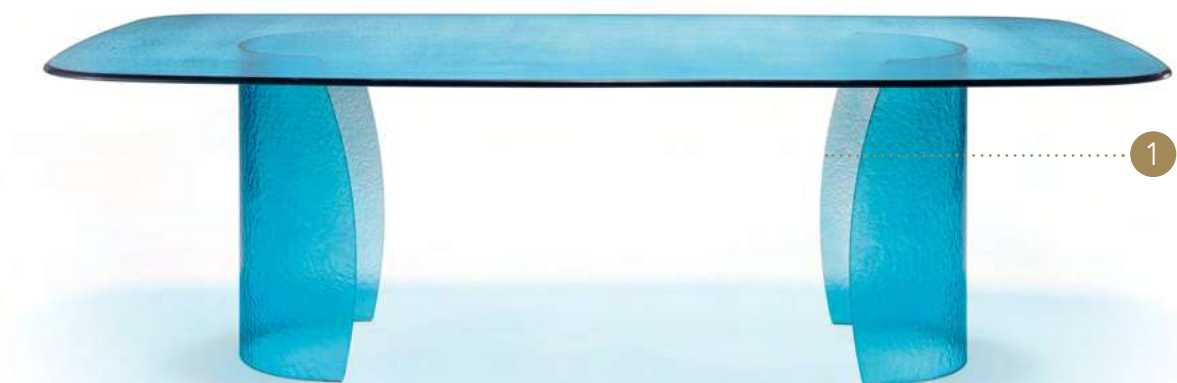

PETALO 72 ACQUA

Design · Tulczinsky

TOP + BASE | 1

Vetro Acqua
Acqua glass

Bronzo
Bronzo

Trasparente
Transparent

Ambra
Ambra

Blu
Blu

Smeraldo
Smeraldo

OPTIONAL |

Base aggiuntiva
Additional base