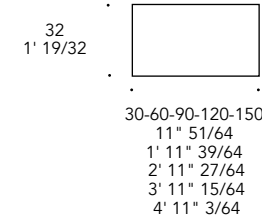

3 MENSOLA IN VETRO GLASS SHELF