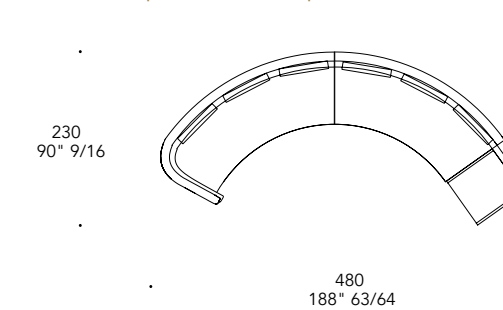

Composition 11 - with 1 Space 40 modular coffee table