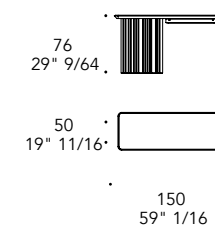

MONOLITE SCRITTOIO

Design · R&C Reflex

Cassetto con profili metallici in 100M Bronze.
Drawer with metal profiles in 100M Bronze.

TOP | 1

Bevel wood legno
Bevel wood

sp./thick 25 mm.

Noce Canaletto
Noce Canaletto

Canaletto Hennè
Canaletto Hennè

Bevel vetro marmo
Bevel marble glass
MARMOREFLEX*

MATERIAL SHEET-D

Bevel vetro legno
Bevel wood glass
LEGNOREFLEX*

MATERIAL SHEET-D

sp./thick 40 mm.

Bordo in
Edge in:

100M Bronze
100M Bronze

BASE | 2

Vetro
Glass

Incisione Fumè London
Smoked London engravings

Incisione London bronze
Bronze London engravings

Top in MarmoReflex Onice oro ◀
Glass legs in Bronze London engravings
150 x 50 x 74 h