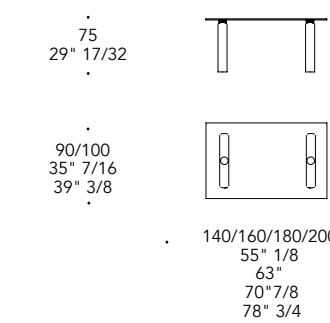

POLICLETO FISSO

Gambe sezione tonda o ovale
Round or oval section legs