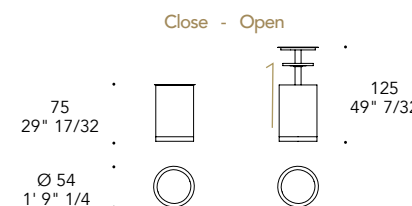

COCONUT BAR

Design · Tulczinsky

Meccanismo di sollevamento elettrico con telecomando per estrarre il contenitore interno.
Electrical lifting system with remote to pull out the internal storage unit.

Plinth, internal mechanism and tray
in 104M Satin Brass
External cover in leather
Colorata Cognac and Palude
Ø 54 x 75 (125) h

COVER ESTERNA | 1 EXTERNAL COVER

Rivestimento in:
Upholstery in:
Pelle
Leather

128 Cognac
128 Cognac

150 Creta
150 Creta

138 Palude
138 Palude

136 Ocra
136 Ocra

142 Silver grey
142 Silver grey

113 Ghiaccio
113 Ghiaccio

112 Nocciola
112 Nocciola

Finissaggio
Finishing

Finissaggio cuoio in tinta
Matching leather finish

ZOCCOLO + MECCANISMO | 2 PLINTH + MECHANISM

Legno e metallo
Wood and metal

104M Ottone satinato
100M Satin Brass

Dettaglio
Detail

Dettaglio in acciaio lucido
Detail in shiny steel

DETTAGLI DETAILS | 3

Piatto in specchio
Plate in mirror

Specchio extrachiaro
Extra-clear mirror