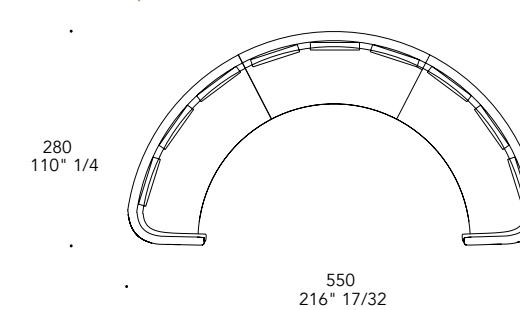

Composition 10