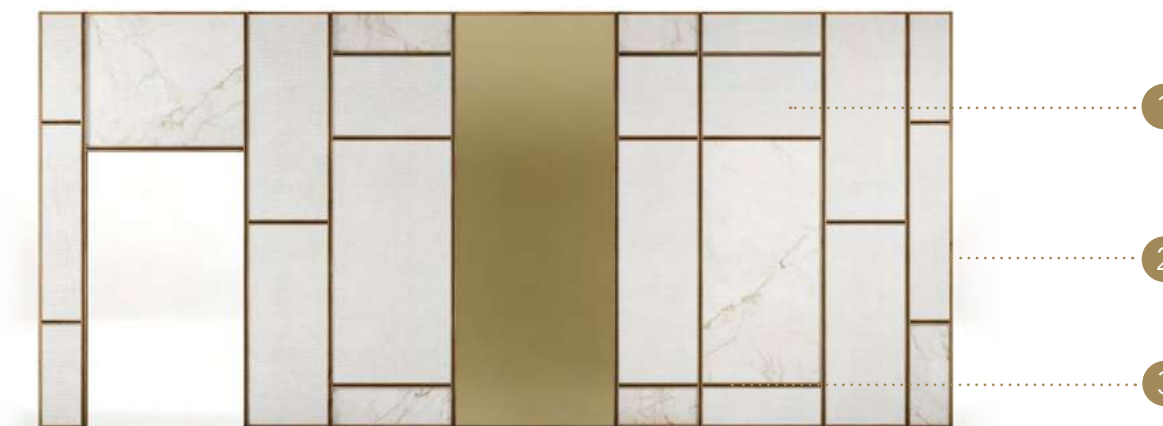

WALLY SISTEMA GIORNO

Design - Riccardo Lucatello

PANNELI PANELS | 1

Vetro marmo
Marble glass
MARMOREFLEX®

MATERIAL SHEET- D

Vetro legno
Wood glass
LEGNOREFLEX®

MATERIAL SHEET- D

Vetro
Glass

Specchio bronzo
Bronze mirror

Specchio fumè
Fumè Mirror

Legno
Wood

Noce canaletto
Noce canaletto

Canaletto hennè
Canaletto hennè

100M Bronzo
100M Bronze

104M Ottone satinato
104M Satin Brass

105M Ottone Dark sat
105M Satin Dark Brass

101M Titanium satinato
101M Satin Titanium

Tessuto
Fabric

MATERIAL SHEET- A

Super
Extra
Luxury

Pelle
Leather

MATERIAL SHEET- F

Eco pelle
Eco Nabuk

PROFILI IN LEGNO WOODEN PROFILES | 2

Legno
Wood

Frassino naturale
Frassino naturale

Frassino tinta ebano
Frassino tinta ebano

MENSOLE SHELVES | 3

Vetro
Glass

Vetro bronzo
Bronze glass

Vetro fumè
Fumè glass