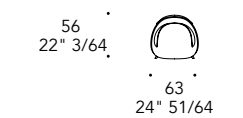

MANIGLIA | 4 HANDLE

Metallo
Metal

Acciaio lucido
Shiny steel

Shell and legs in 100M Bronze finish ◀
Upholstery in Milano 24 Bone
63 x 56 x 70 h

PETALO 72

Design · Tulczinsky

PETALO 72 ACQUA

Design · Tulczinsky