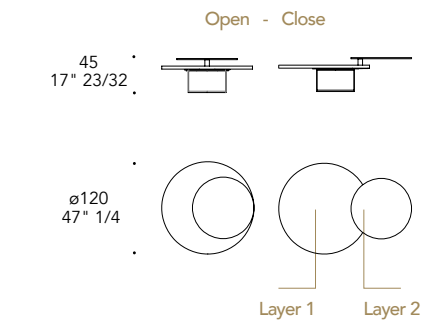

TAU STEEL MOVE 30/45

SPECIAL FINISH | Layer 2 in Specchio fumè
Layer 2 in Fumè mirror

+ COLLEZIONE ATTUALE
CURRENT COLLECTION