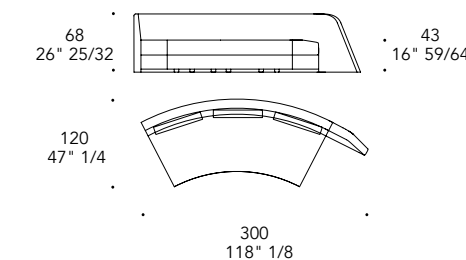

U wing (dx-sx)