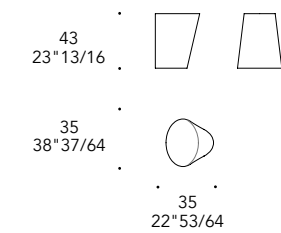

Rivestimento in
Upholstery in:

Tessuto
Fabric

MATERIAL SHEET-A

Super
Extra
Luxury

Pelle
Leather

MATERIAL SHEET-B

Naturale
Nabuk
Colorata
Cat. C

Upholstery in leather Colorata Corallo ◀
Upholstery in leather Colorata Turgrey
35 x 35 x 43 h