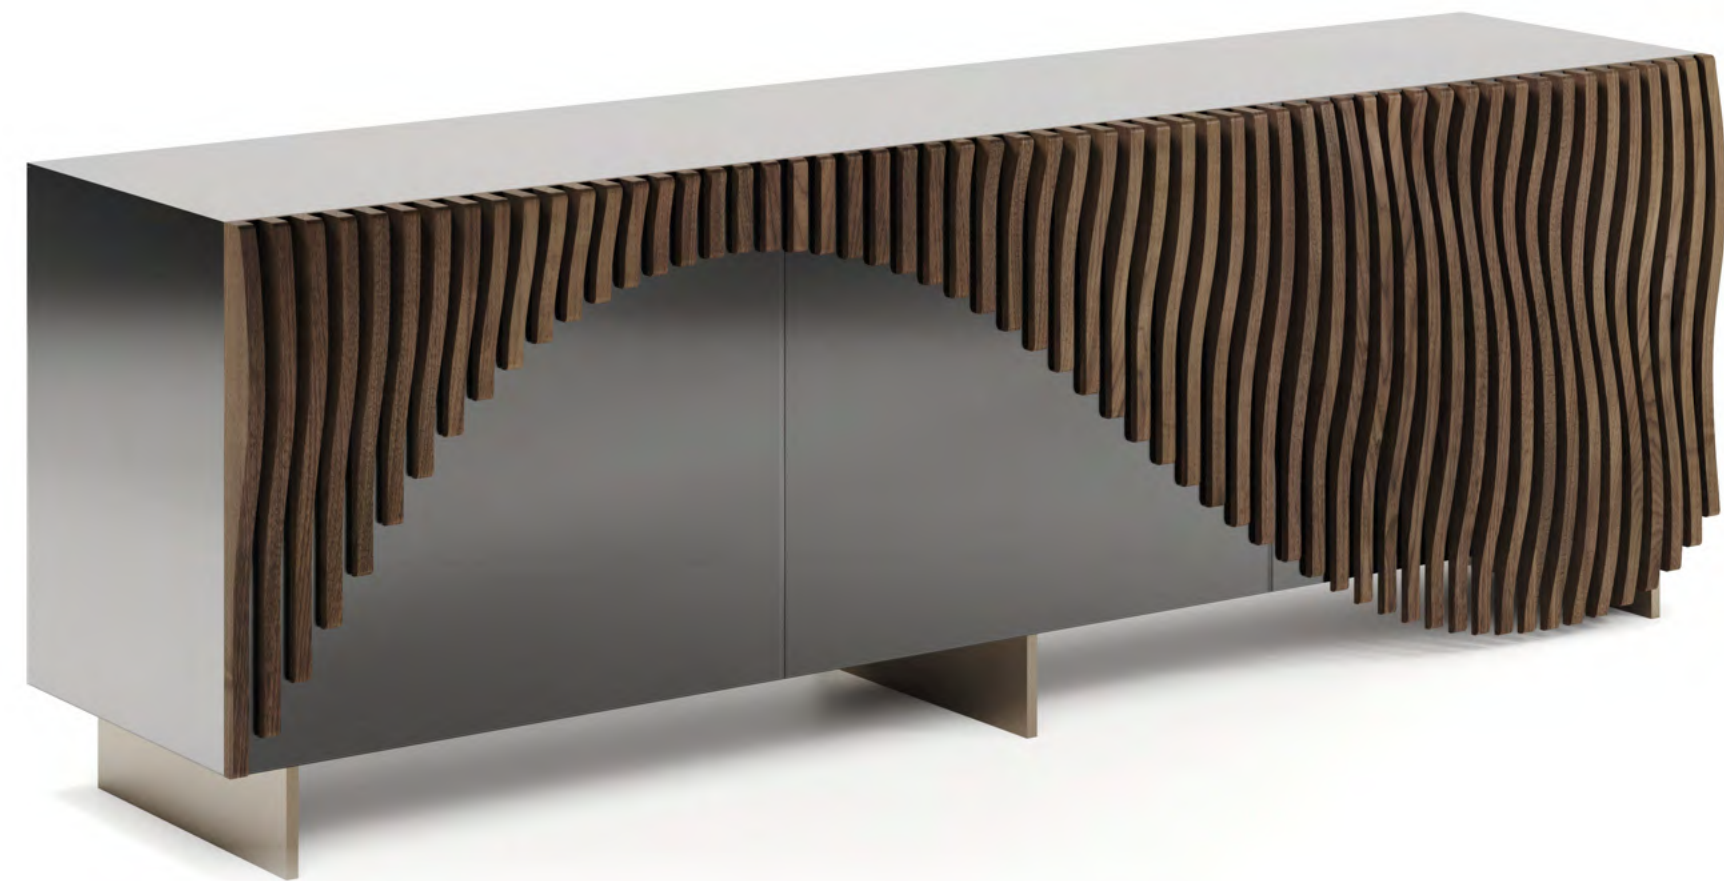

ACCENTO BUFFET

Design · Riccardo Lucatello

Tre ante con apertura push-pull e ripiani interni in vetro trasparente.
Three doors with push-pull opening and internal shelves in transparent glass.

Wood structure covered in Fumè mirror ◀
Slats in Canaletto hennè
Legs in 100M Bronze finish
220 x 55 x 73 h

STRUTTURA STRUCTURE | 1

Legno rivestito in vetro
Wood covered in glass

Specchio fumè
Fumè mirror

LISTELLI SLATS | 2

Legno
Wood

Noce canaletto
Noce canaletto

Canaletto hennè
Canaletto hennè

PIEDINI LEGS | 3

Metallo
Metal

100M Bronze
100M Bronze