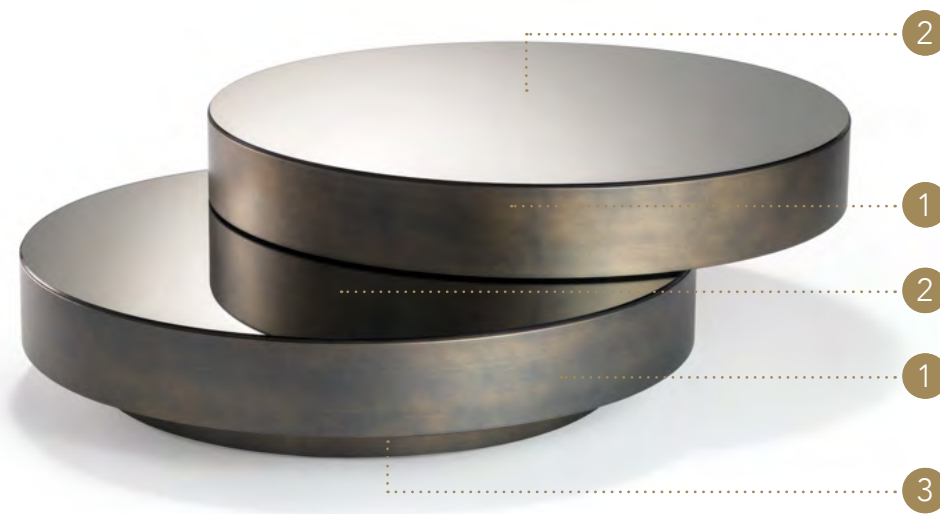

55
21" 21/32

80
31" 1/2

► Structure in satin Dark Brass 105M finish
Top 1 & 2 in Mirror glass
Ø 90 x 30 h

+ COLLEZIONE ATTUALE
CURRENT COLLECTION

STRUTTURA | 1
STRUCTURE

Legno
Wood

100M Bronze
100M Bronze

104M Ottone satinato
104M Satin Brass