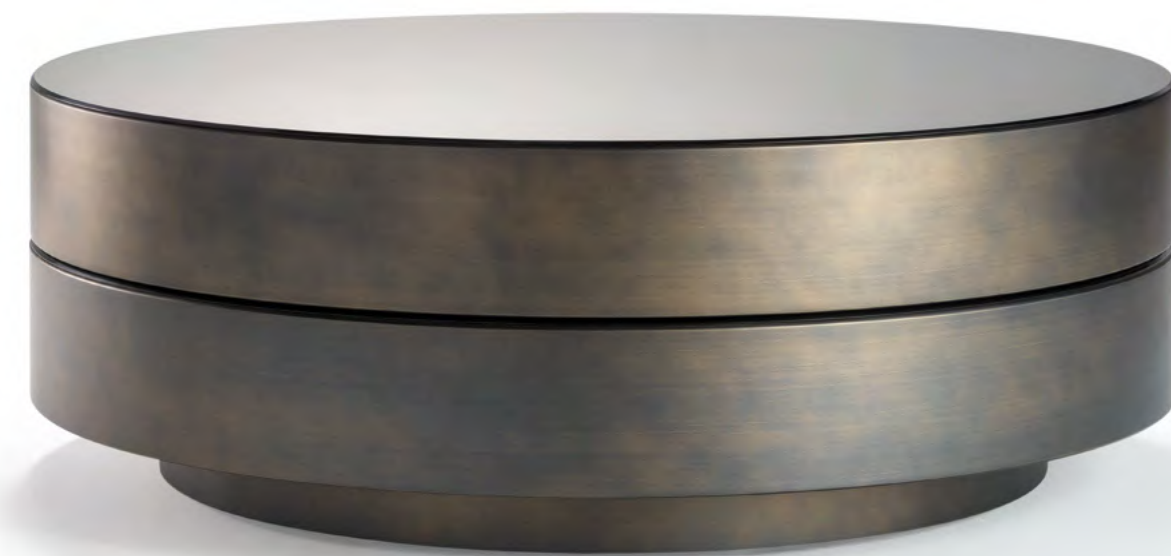

► Structure in satin Dark Brass 105M finish
Top 1 & 2 in Mirror glass
Ø 90 x 30 h