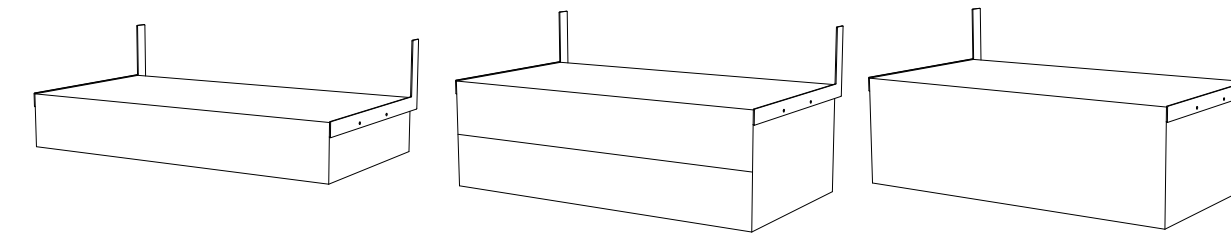

Cassettiera 1 cassetto regolabile con sistema a cremagliera
1 adjustable drawer chest with rack system
60/90/120/150 x 50 x 16 h

Cassettiera 2 cassetti regolabile con sistema a cremagliera
Adjustable 2-drawer chest of drawers with rack system
60/90/120/150 x 50 x 32 h

Cassettiera 1 cassetto regolabile con sistema a cremagliera
1 adjustable drawer chest with rack system
60/90/120/150 x 50 x 32 h