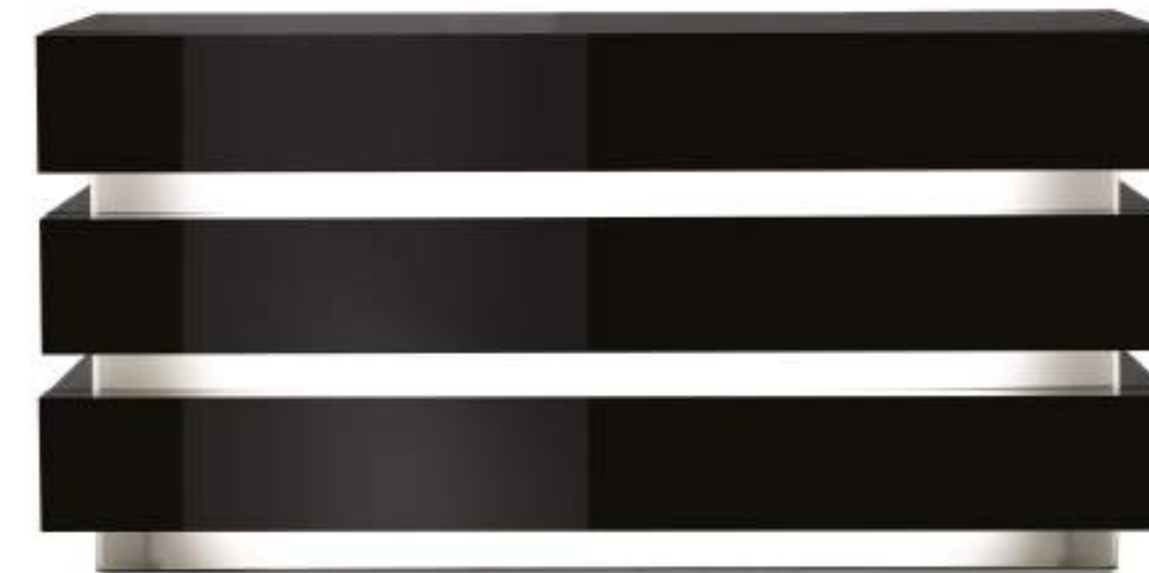

LUCE COMÒ & SETTIMANALE

Design · R&C Reflex

R

Detail of the drawers ◀

Structure in Shiny lacquered Nero beluga finish ▶
Dividing parts in extra clear etched and tempered glass
Internal LED lighting
75 x 50 x 144 h

Structure in Shiny lacquered Nero beluga finish ▶
Dividing parts in extra clear etched and tempered glass
Internal LED lighting
150 x 60 x 73 h

R