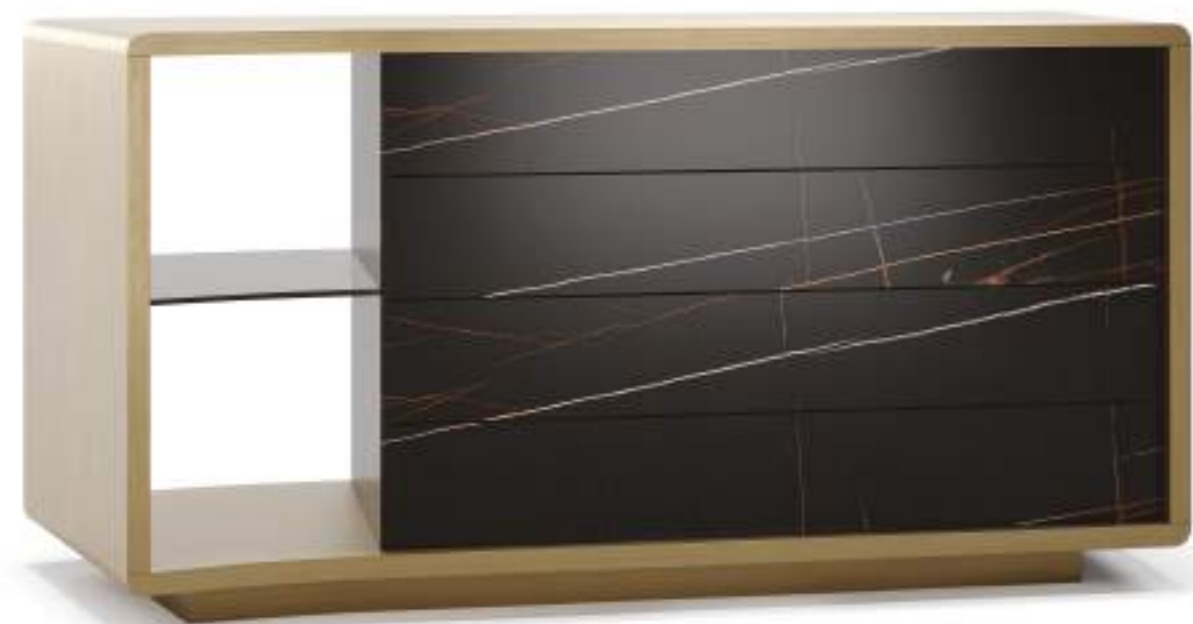

Design · R&C Reflex

Structure in satin Brass 104M finish ◀
Plinth in Bronze 100M finish.
Drawers in MarmoReflex Sahara
Shelf in smoked glass
155 x 54,7 x 78 h

Structure in satin Dark Brass 105M finish ▶
Plinth in Bronze 100M finish.
Drawers in MarmoReflex Amani Daino
Shelf in smoked glass
155 x 54,7 x 78 h