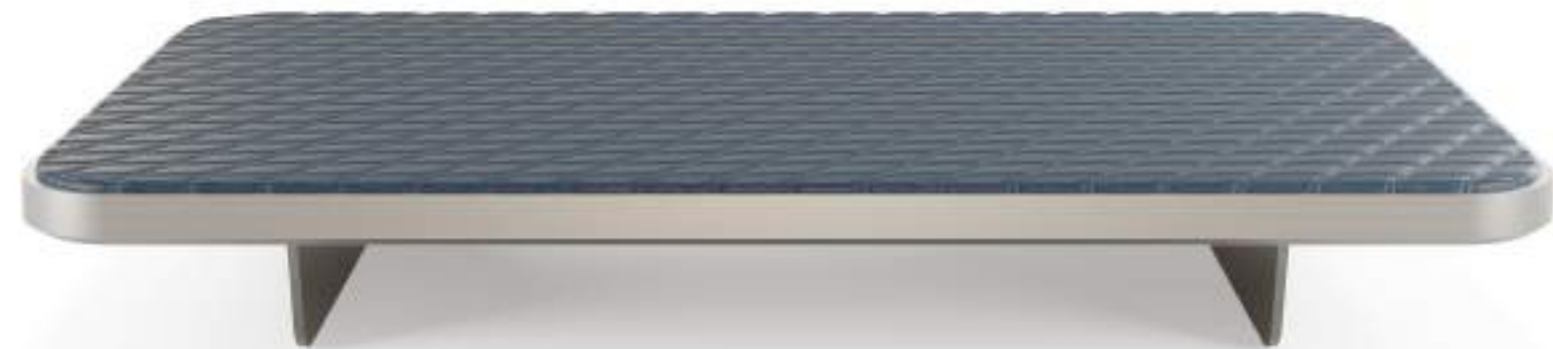

Headboard and bedframe detail
upholstered in leather Colorata Tortora ◀

Upholstery leather Nabuk Sabbia with quilting ▶
Metal legs in Brass 104M finish
(180x200) 206 x 232 x 99 h

SEGNO POUF

Design · *pininfarina*