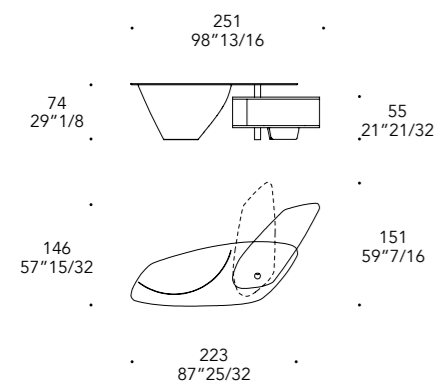

VELE SCRIVANIA

Design · Riccardo Lucatello