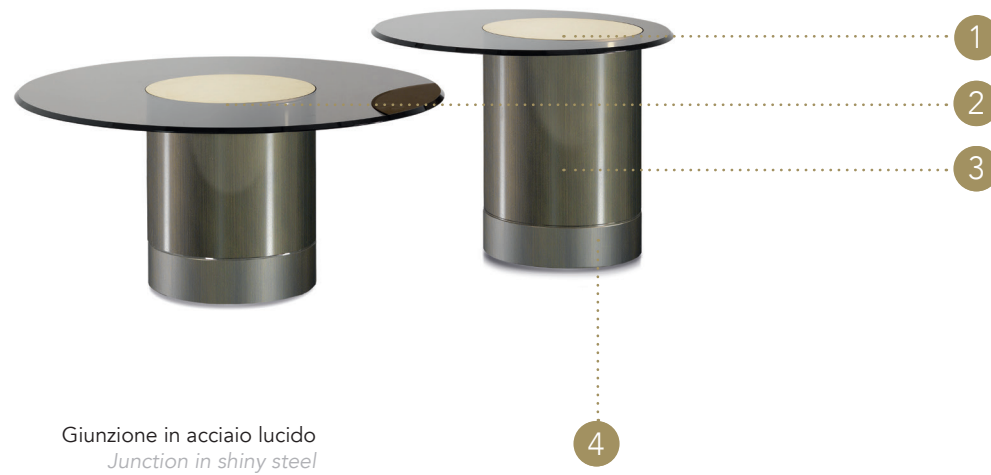

TAU 40 STEEL VETRO

Design · Riccardo Lucatello

TOP | 1

Vetro
Glass

Bronzo
Bronze

PIASTRA PLATE | 2

Metallo
Metal

finitura/finish

104M Ottone satinato
104M Satin brass

BASE | 3

finitura/finish

105M Ottone dark lucido
105M Shiny dark brass

INSERTO BASE BOTTOM SECTION | 4

finitura/finish

104M Ottone opaco
104M matt brass