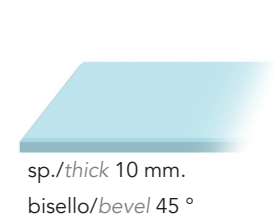

TAU 40 STEEL VETRO

Design · Riccardo Lucatello

TOP | 1

Vetro
Glass

Bronzo
Bronze

PIASTRA PLATE | 2

Metallo
Metal

finitura/finish

104M Ottone satinato
104M Satin brass

BASE | 3

finitura/finish

105M Ottone dark lucido
105M Shiny dark brass

INSERTO BASE BOTTOM SECTION | 4

finitura/finish

104M Ottone opaco
104M matt brass