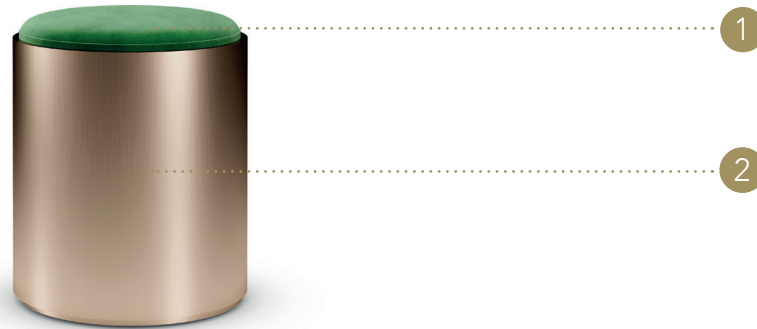

# TAU 40 STEEL POUF

Design · Riccardo Lucatello

## TOP | 1

Rivestimento in  
Upholstery in:

Tessuto  
Fabric

**MATERIAL SHEET- A**

Extra Amsterdam

Pelle  
Leather

**MATERIAL SHEET- B**

Naturale  
Nabuk

## BASE | 2

finitura/finish

104M Ottone satinato  
104M Satin brass

105M Ottone dark satinato  
105M Satin dark brass

101M Titanium satinato  
101M Satin titanium

102M Titanium dark satinato  
102M Satin dark titanium

40 · □  
15"3/4 ·

ø50 · ○  
19"3/4 ·