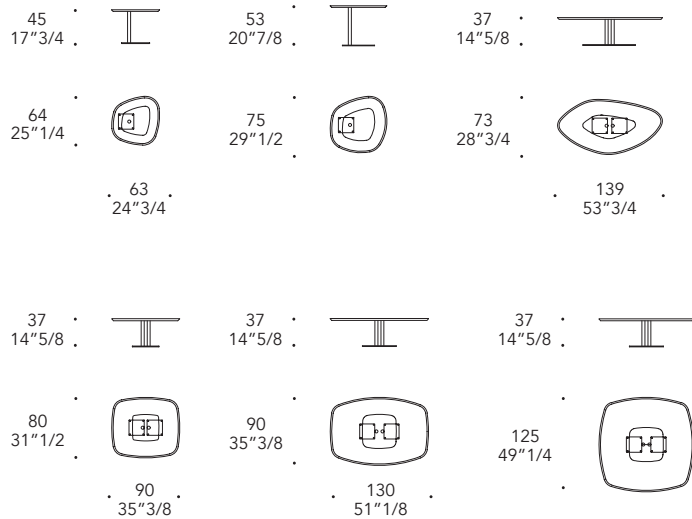

BASE | 2

Metallo
Metal

104M Ottone satinato
104M Satin brass

105M Ottone dark satinato
105M Satin dark brass

101M Titanium satinato
101M Satin titanium

102M Titanium dark satinato
102M Satin dark titanium