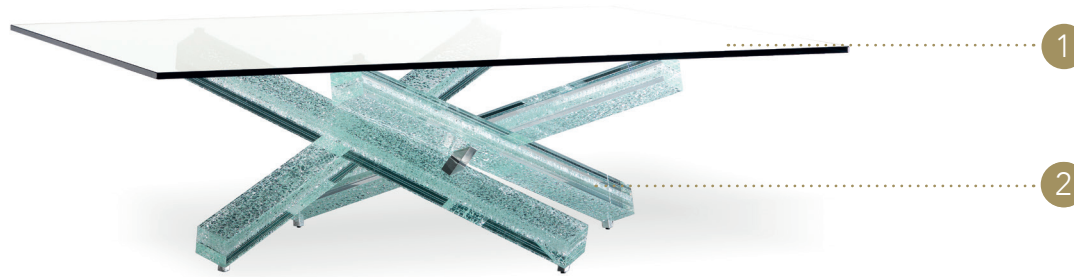

MIKADO 40

Design · Maurice Barilone

TOP | 1

Vetro
Glass

sp./thick 12 mm.
filo lucido/polished edges

Trasparente
Transparent

BASE | 2

Vetro
Glass

Craquelè extrachiaro
Extra clear crackled