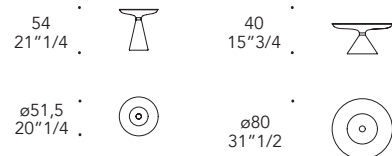

ACCADEMIA 40

Design · Tulczinsky

TOP | 1

Vetro
Glass

Specchio bronzo
Bronze mirror

Extrachiaro acidato solo con luce
Extra clear etched with light only

SUPPORTO SUPPORT | 2

104M Ottone satinato
104M Satin brass