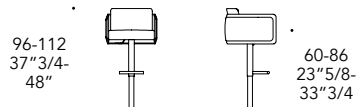

## OPTIONAL COVER ESTERNA | 3 EXTERNAL COVER

Rivestimento in  
Upholstery in:

Tessuto  
Fabric

MATERIAL SHEET- A

Extra Amsterdam

Pelle  
Leather

MATERIAL SHEET- B

Naturale  
Nabuk  
Colorata