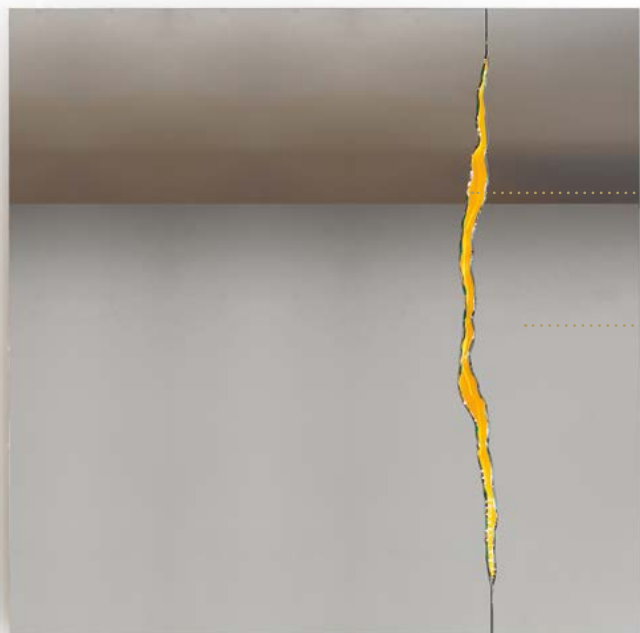

IMPACT SPECCHIO

Design · Reflex

DECORO DECORATION | 1

Decoro sagomato laccato
Decor lacquered wood

Oro
Gold

104M Ottone satinato
104M Satin brass

SPECCHIO MIRROR | 2

Vetro
Glass

sp./thick 6 mm.

Specchio extrachiaro
Extra clear mirror

OPTIONAL | - Illuminazione Led
- Led lighting

Square 90

Square 120

Vertical 90

Vertical 100

Horizontal 160