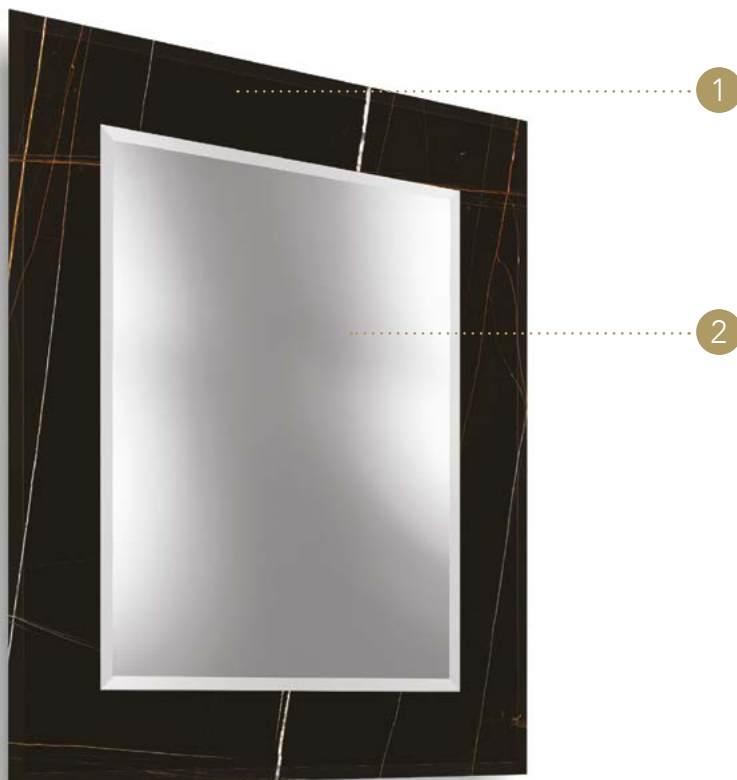

ELISA SPECCHIO VETRO MARMO

Design · Reflex

STRUTTURA STRUCTURE | 1

MARMOREFLEX*

Vetro Marmo
Marble glass

MATERIAL SHEET- D

LEGNOREFLEX*

Vetro Legno
Wood glass

MATERIAL SHEET- D

SPECCHIO MIRROR | 2

Vetro
Glass

sp./thick 5 mm.
bisello/bevel

Specchio
Mirror

Square 115

Rectangular 150

Rectangular 120