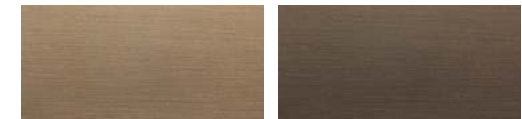

FOULARD CONSOLE

Design · Reflex

STRUTTURA STRUCTURE | 1

Vetro curvato acidato
Etched curved glass

sp./thick 10 mm.

Extrachiaro
Extra clear

Fumè
Smoked glass

Bronzo
Bronze

Vetro extrachiaro verniciato
Extra clear lacquered glass

finitura/finish

104M Ottone satinato
104M Satin Brass

105M Ottone dark satinato
105M Satin dark Brass