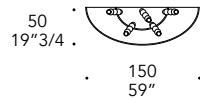

## ZOCCOLO PLINTH | 3

H 15 mm.

Vetro  
Glass

Specchio Fumè  
Smoked mirror

Shaped

Rectangular

— filo lucido/polished edge —