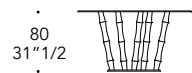

## ZOCCOLO PLINTH | 3

H 15 mm.

Vetro  
Glass

Specchio Fumè  
Smoked mirror

Shaped

Rectangular

— filo lucido/polished edge —