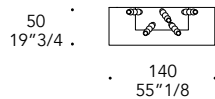

## ZOCCOLO PLINTH | 3

H 15 mm.

Vetro  
Glass

Specchio Fumè  
Smoked mirror

Shaped

Rectangular

— filo lucido/polished edge —