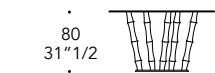

## ZOCCOLO PLINTH | 3

H 15 mm.

Vetro  
Glass

Specchio Fumè  
Smoked mirror

Shaped

Rectangular

— filo lucido/polished edge —