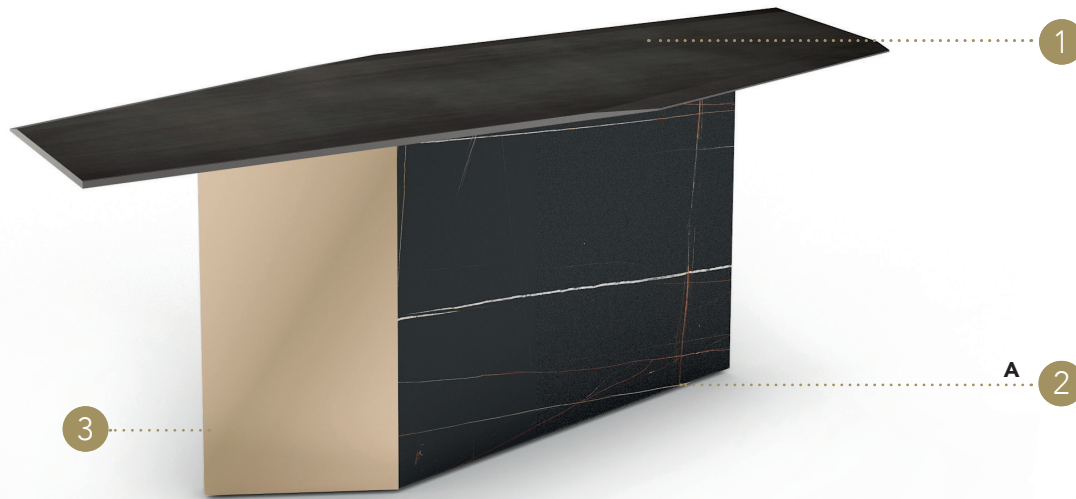

CUBITUM CONSOLE

Design · Riccardo Lucatello

TOP | 1

Vetro
Glass

sp./thick 15 mm.
bisello./bevel 35 mm.

Extrachiaro
Extra clear

— finitura/finish —

Vetro verniciato
Lacquere glass

105M Ottone dark satinato
105M Satin dark bass

BASE | 2

A - lato corto
short side:

Vetro
Glass

sp./thick 50 mm.

Specchio Bronzo
Bronze mirror

lato lungo
Long side:

MARMOREFLEX®

Vetro Marmo
Marble glass

MATERIAL SHEET- D

B - lato corto
short side:

MARMOREFLEX®

Vetro Marmo
Marble glass

MATERIAL SHEET- D

lato lungo
Long side:

Vetro
Glass

Specchio Bronzo
Bronze mirror

BORDO EDGE | 3

Legno
Wood

100M Bronze
100M Bronze

60
23"5/8