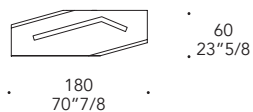

CUBITUM CONSOLE

Design · Riccardo Lucatello

TOP | 1

Vetro
Glass

sp./thick 15 mm.
bisello./bevel 35 mm.

Extrachiaro
Extra clear

— finitura/finish —

Vetro verniciato
Lacquere glass

105M Ottone dark satinato
105M Satin dark bass

BASE | 2

A - lato corto
short side:

Vetro
Glass

sp./thick 50 mm.

Specchio Bronzo
Bronze mirror

lato lungo
Long side:

MARMOREFLEX®

Vetro Marmo
Marble glass

MATERIAL SHEET- D

B - lato corto
short side:

MARMOREFLEX®

Vetro Marmo
Marble glass

MATERIAL SHEET- D

lato lungo
Long side:

Vetro
Glass

Specchio Bronzo
Bronze mirror

BORDO EDGE | 3

Legno
Wood

100M Bronze
100M Bronze

60
23"5/8