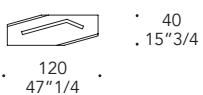

CUBITUM CONSOLE

Design · Riccardo Lucatello

TOP | 1

Vetro
Glass

sp./thick 15 mm.
bisello./bevel 35 mm.

Extrachiaro
Extra clear

— finitura/finish —

Vetro verniciato
Lacquere glass

105M Ottone dark satinato
105M Satin dark bass

BASE | 2

A - lato corto
short side:

Vetro
Glass

sp./thick 50 mm.

Specchio Bronzo
Bronze mirror

lato lungo
Long side:

MARMOREFLEX®

Vetro Marmo
Marble glass

MATERIAL SHEET- D

B - lato corto
short side:

MARMOREFLEX®

Vetro Marmo
Marble glass

MATERIAL SHEET- D

lato lungo
Long side:

Vetro
Glass

Specchio Bronzo
Bronze mirror

BORDO EDGE | 3

Legno
Wood

100M Bronze
100M Bronze

60
23"5/8