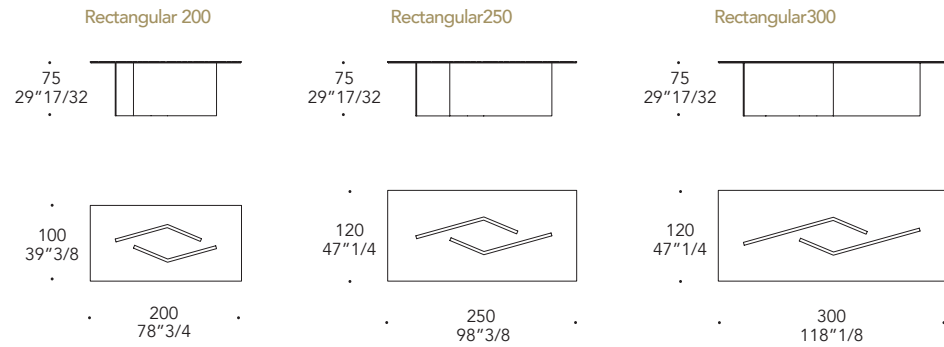

VETRO EXTRACHIARO
EXTRA CLEAR GLASS