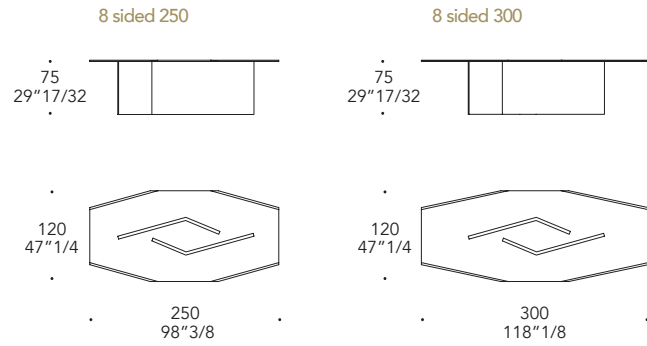

VETRO EXTRACHIARO O VERNICIATO OTTONE DARK 105M
EXTRA CLEAR OR 105M DARK BRASS FINISH