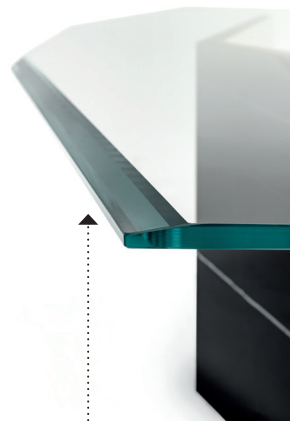

CUBITUM 72

Design · Riccardo Lucatello

Dettaglio bisellatura
Bevel detail

Dettaglio bisellatura
Bevel detail

TOP | 1

Vetro
Glass

sp./thick 15 mm.
filo lucido/polished edges
bisello/bevel 35 mm

Vetro verniciato
Lacquered glass

Extrachiaro
Extra clear

finitura/finish

105M Ottone dark satinato
105M Satin dark Brass

BASE | 2

sp./thick 50 mm.

Vetro
Glass

A - Interno in
Interior in:

Specchio Bronzo
Bronze mirror

B - Esterno in
External in:

MARMOREFLEX®

Vetro Marmo
Marble glass

MATERIAL SHEET-D

BORDO EDGE | 3

Legno
Wood

finitura/finish

100M Bronze
100M Bronze

VETRO EXTRACHIARO O VERNICIATO OTTONE DARK 105M
EXTRA CLEAR OR 105M DARK BRASS FINISH

VETRO EXTRACHIARO
EXTRA CLEAR GLASS

Bisello 35 mm
35 mm bevel