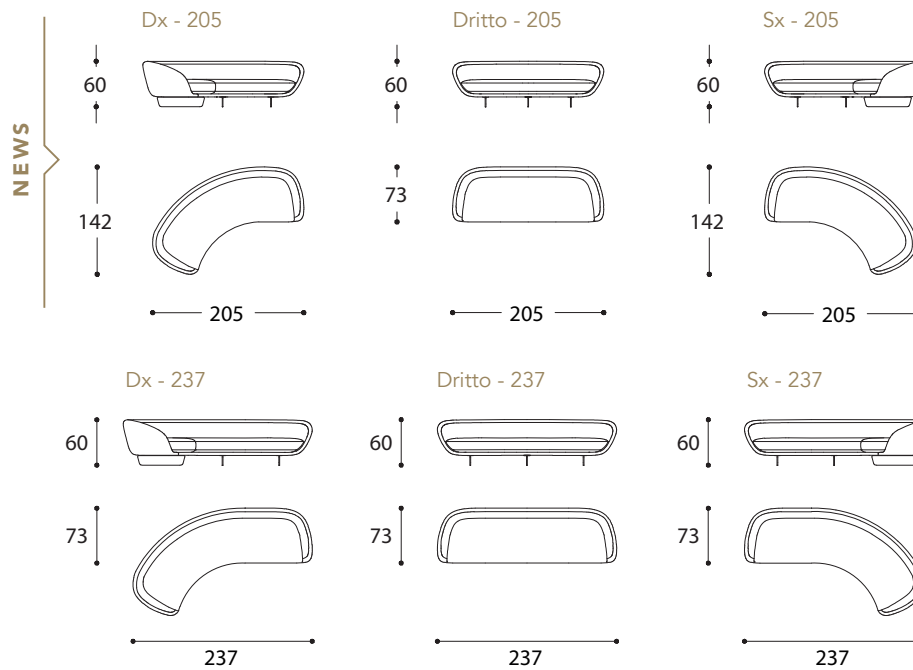

SEGNO Sofa lounge  
SEGNO Sofa lounge

Design - *pininfarina*

1  
SCHIENALE, SEDUTA  
e STRUTURA  
/ BACK, SEAT  
and STRUCTURE

MATERIAL  
SHEET  
B

Pelle / Leather:  
· Cat. C  
· Nabuk  
· Colorata

MATERIAL  
SHEET  
A

Tessuto / Fabric:  
· Super  
· Extra  
· Luxury

MATERIAL  
SHEET  
A

Velluto  
/ Velvet

2  
PIEDINI  
/ LEGS

Ottone  
/ Brass

Titanium  
/ Titanium

Bronze  
/ Bronze

Shape detail