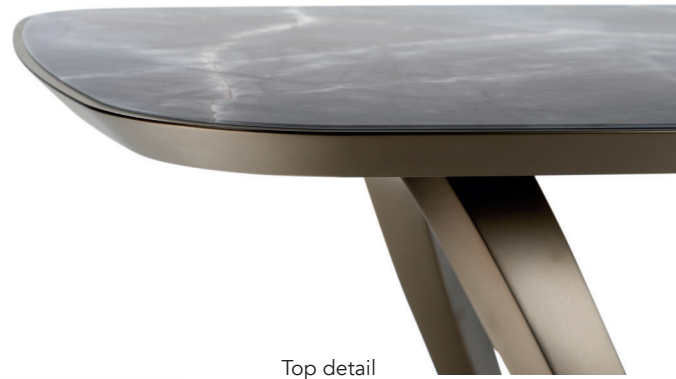

# SEGNO 72 Tavolo SEGNO 72 Table

Design - *pininfarina*

Top detail

PIANO / TOP

1

Vetro / Glass  
sp. / thick 15 mm  
filo lucido / polished edges

Vetro trasparente / Transparent glass

Vetro Marmo / Marble glass  
sp./thick 10+4 mm  
Filo Wing / Wing edge

NEWS

Bronze / Bronze Sunbronze / Sunbronze

Bordo/ Edge

Bevel wood laccato / Bevel wood lacquered  
sp./thick 40 mm

Laccato lucido o opaco/ Shiny or matt lacquered

MATERIAL SHEET C

2

BASE / BASE

Ottone / Brass Ottone Dark / Dark Brass Titanium / Titanium

Bronze / Bronze Sunbronze / Sunbronze Laccato lucido 25 Hennè / Shiny lacquered 25 Hennè