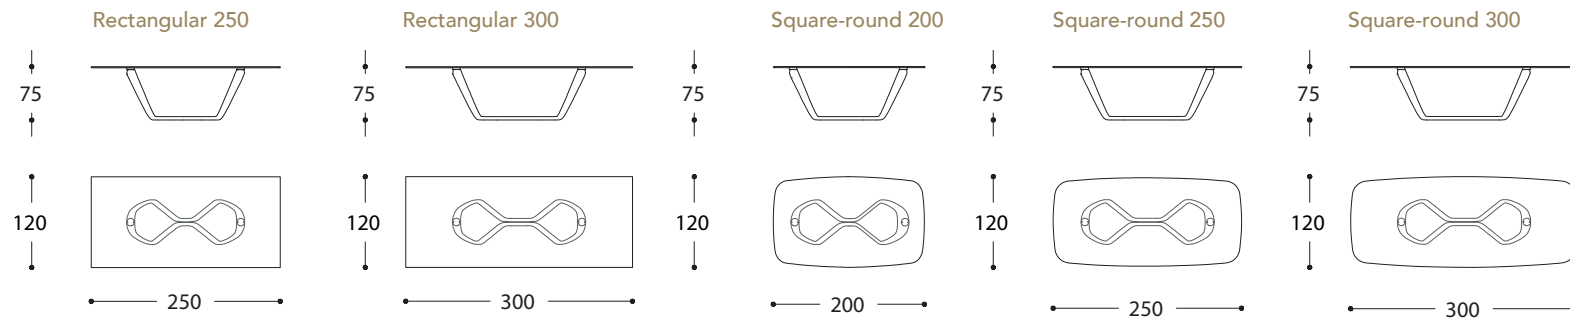

VETRO e VETROMARMO / GLASS and MARBLEGLASS