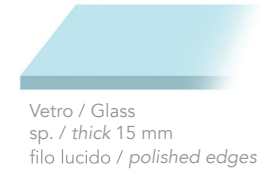

# SEGNO 72 Tavolo SEGNO 72 Table

Design - *pininfarina*

Top detail

PIANO / TOP

1

Vetro / Glass  
sp. / thick 15 mm  
filo lucido / polished edges

Vetro trasparente / Transparent glass

Vetro Marmo / Marble glass  
sp./thick 10+4 mm  
Filo Wing / Wing edge

Vetro Marmo / Marble glass

MATERIAL SHEET D

Bevel wood legno / Bevel wood  
sp./thick 40 mm

Legno/ Wood

MATERIAL SHEET C

Bevel Vetromarmo / Bevel Marble glass  
sp./thick 40 mm

Vetro Marmo / Marble glass

MATERIAL SHEET D

NEWS

Bronze / Bronze Sunbronze / Sunbronze

Bordo/ Edge

Bevel wood laccato / Bevel wood lacquered  
sp./thick 40 mm

Laccato lucido o opaco/ Shiny or matt lacquered

MATERIAL SHEET C

2

BASE / BASE