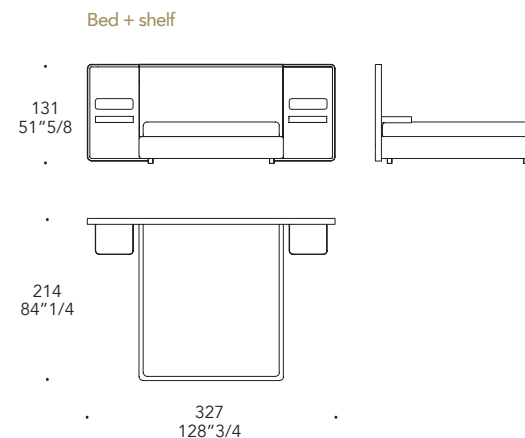

**PANNELLO
INTERRUTTORI E PRESE | 5
SOCKET PANEL**

Legno verniciato
Lacquered wood

100M Bronze
100M Bronze

Socket panel*

14
5"1/2

50
19"3/4

* Fornitura solo del pannello. I fori per interruttori e prese sono da realizzare in loco a discezione del cliente.

Supply of the panel only.
The holes for switches and sockets to be made on site at the customer's discretion.