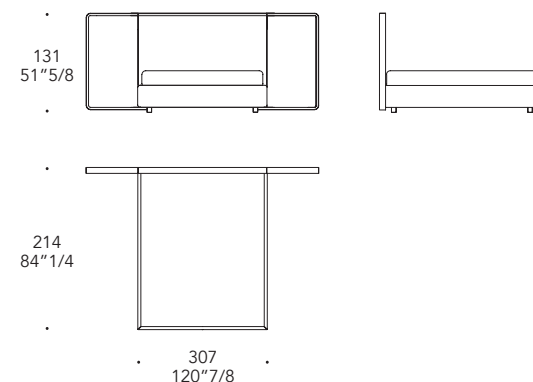

**MENSOLA CON CASSETTO
SHELF WITH DRAWER | 4**

Legno verniciato
Lacquered wood

100M Bronze
100M Bronze

Con inserto in
with cover in:

MARMOREFLEX®

Vetro Marmo
Marble glass

MATERIAL SHEET- D

**PANNELLO
INTERRUTTORI E PRESE | 5
SOCKET PANEL**