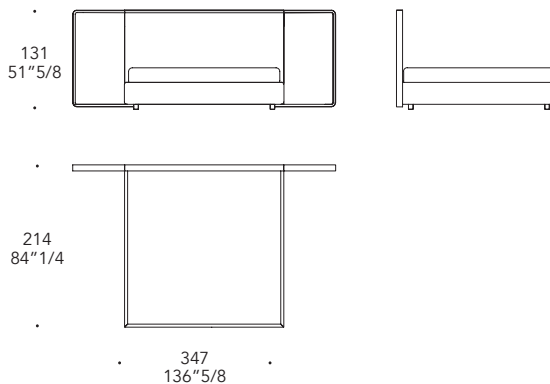

**PANNELLO
INTERRUTTORI E PRESE | 5
SOCKET PANEL**

Legno verniciato
Lacquered wood

100M Bronze
100M Bronze

Socket panel*

14
5"1/2

50
19"3/4

* Fornitura solo del pannello. I fori per interruttori e prese sono da realizzare in loco a discezione del cliente.

Supply of the panel only.
The holes for switches and sockets to be made on site at the customer's discretion.