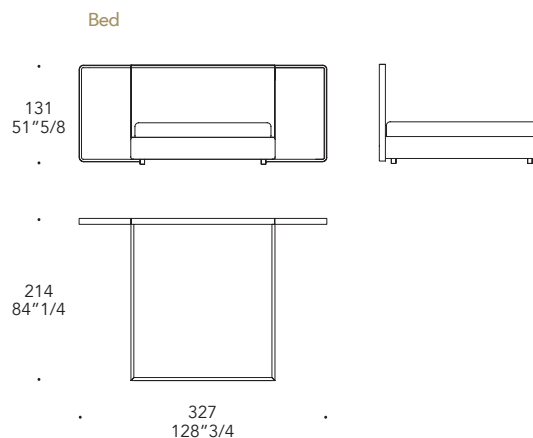

GIROLETTO BEDFRAME | 3

Rivestimento in
External upholstery in:

Pelle
Leather

MATERIAL SHEET- B

Nabuk
Naturale
Cat. C

Tessuto
Fabric

MATERIAL SHEET- A

Extra Amsterdam