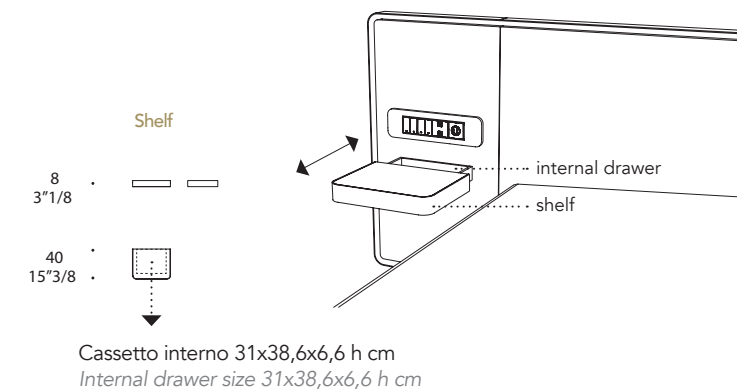

**PANNELLO
INTERRUTTORI E PRESE | 5
SOCKET PANEL**

Legno verniciato
Lacquered wood

100M Bronze
100M Bronze

Socket panel*

14
5"1/2

50
19"3/4

* Fornitura solo del pannello. I fori per interruttori e prese sono da realizzare in loco a discezione del cliente.

Supply of the panel only.
The holes for switches and sockets to be made on site at the customer's discretion.