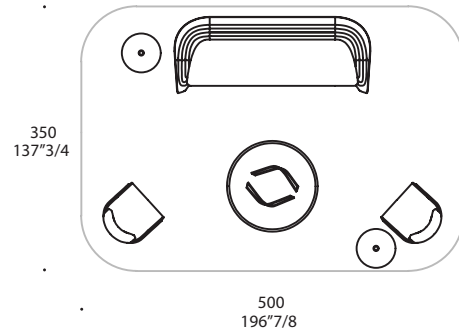

GRANTURISMO SOFA

Design · *pininfarina*

h to floor _ 2 cm

2

SCHIENALE E SEDUTA BACK AND SEAT | 1

Rivestimento in
Upholstery in:

Tessuto
Fabric

MATERIAL SHEET- A

Super
Extra
Luxury

Pelle
Leather

MATERIAL SHEET- B

Cat C
Nabuk
Colorata

ZOCCOLO PLINTH | 2

Rivestimento in
Upholstery in:

In tinta con il divano
Same colour of sofa

- Piping in tinta oppure a contrasto in tessuto Amsterdam o in pelle Cat. C
- Matching piping or in contrast colour in Amsterdam fabric or in Cat. C leather

COMPOSIZIONI COMPOSITIONS

Composition 1

Composition 2

Composition 3

Composition 4

Composition 5

Composition 6