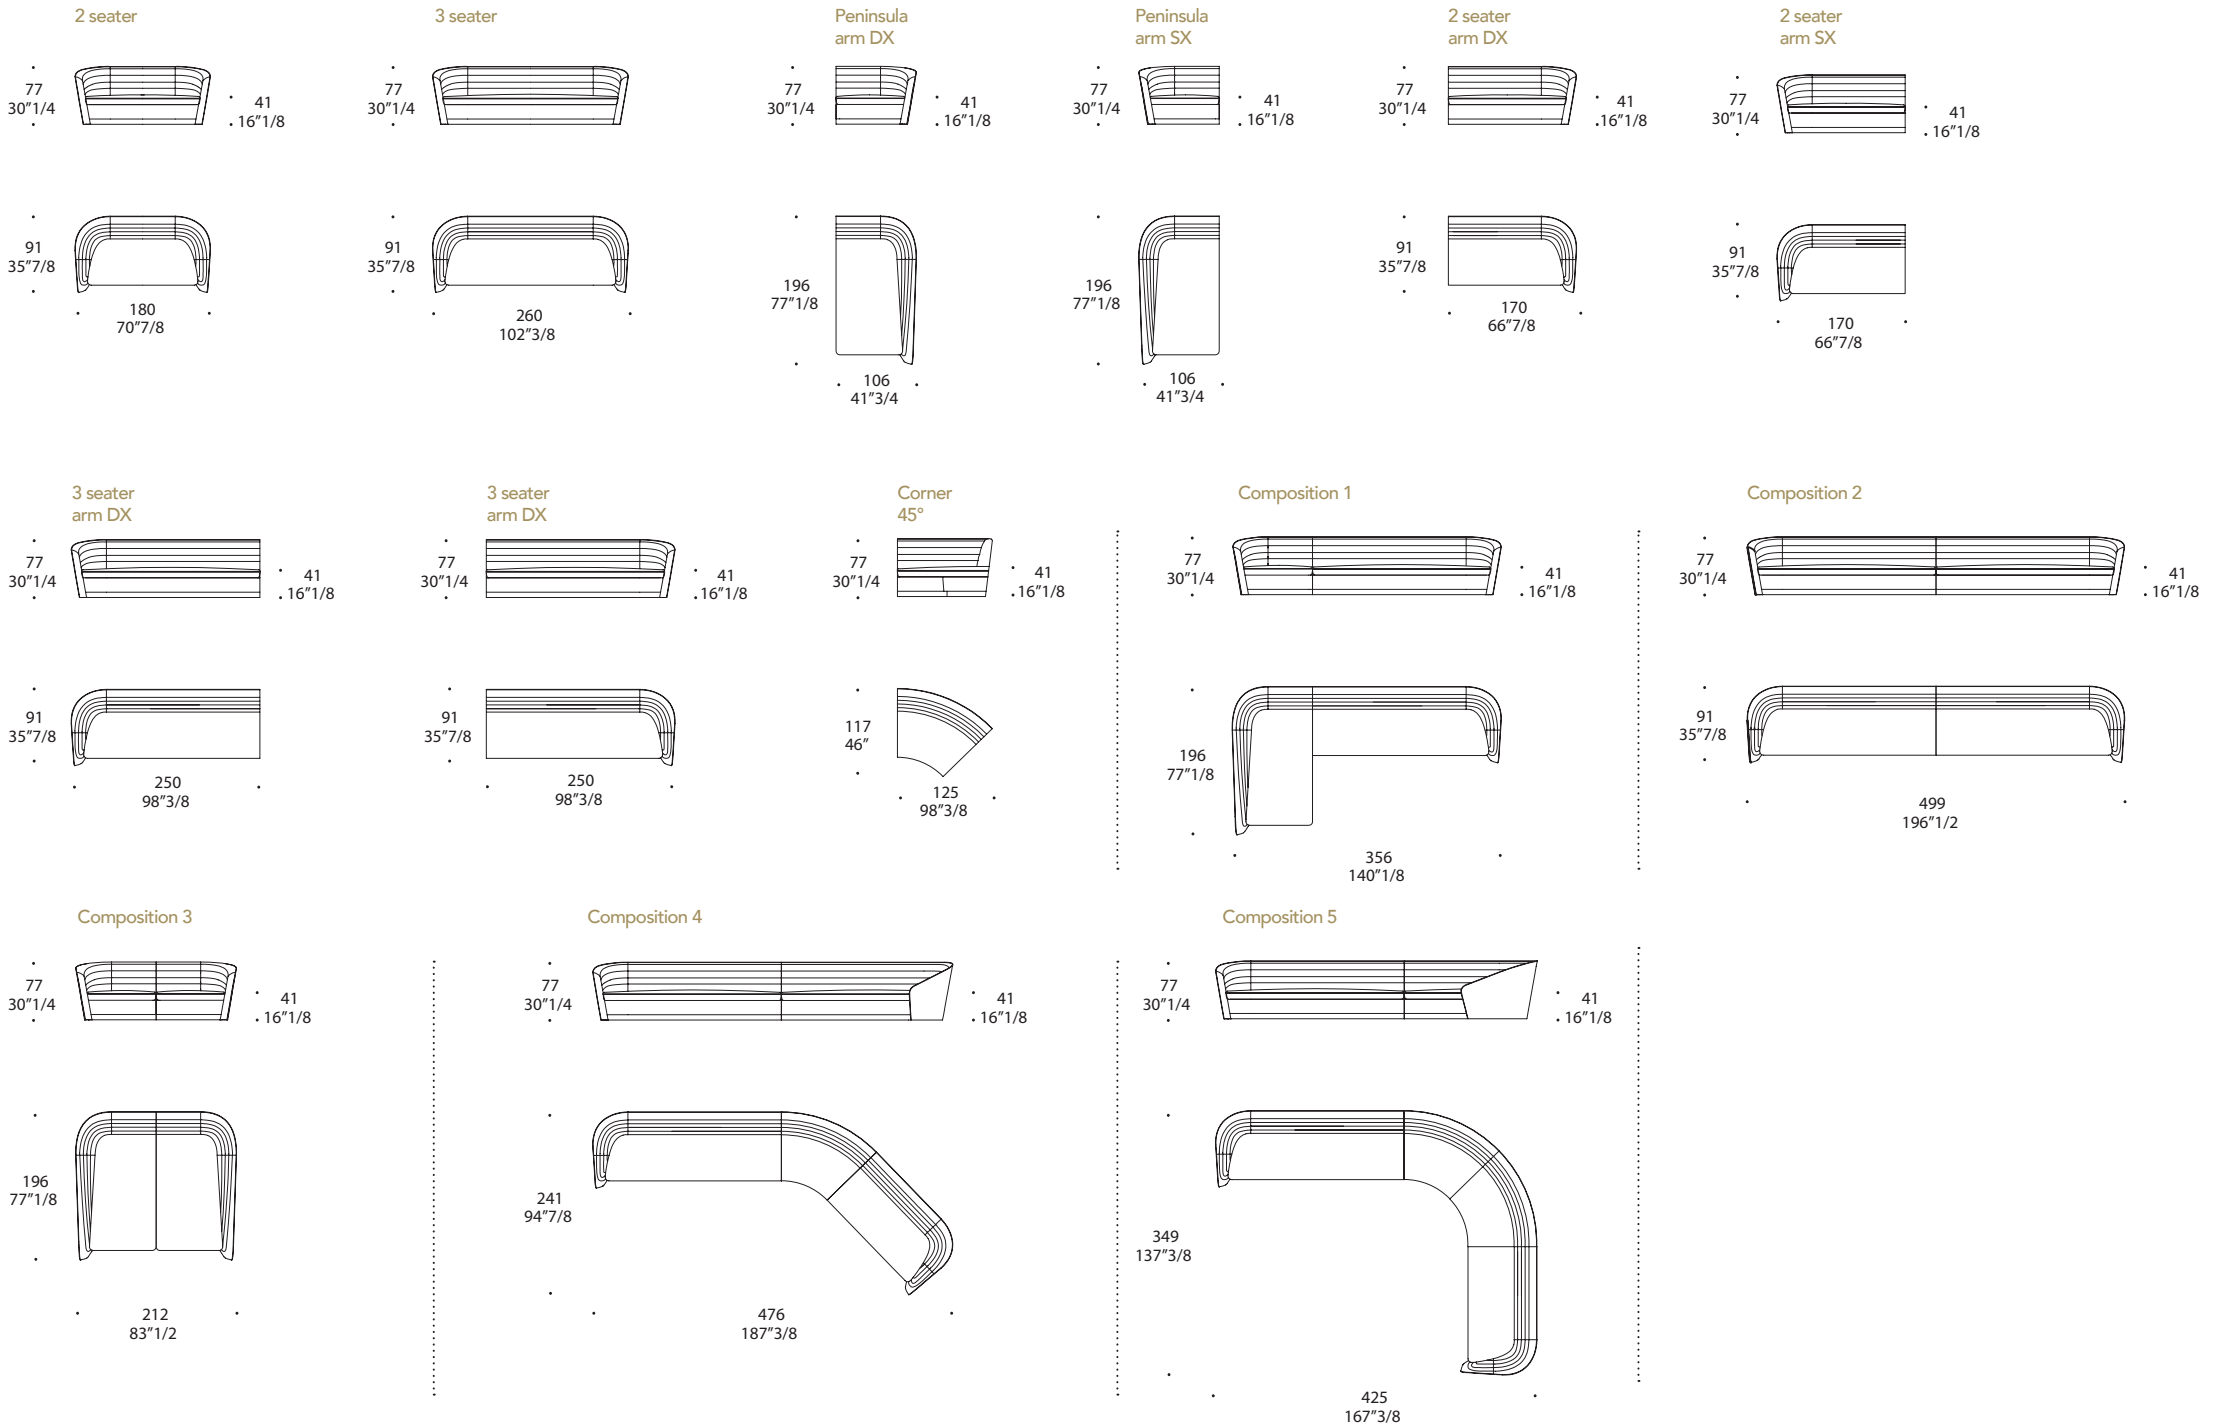

Super
Extra
Luxury

Pelle
Leather

MATERIAL SHEET- B

Cat C
Nabuk
Colorata

ZOCCOLO PLINTH | 2

Rivestimento in
Upholstery in:

In tinta con il divano
Same colour of sofa

- Piping in tinta oppure a contrasto in tessuto Amsterdam o in pelle Cat. C
- Matching piping or in contrast colour in Amsterdam fabric or in Cat. C leather

COMPOSIZIONI COMPOSITIONS

Composition 1

Composition 2

Composition 3

Composition 4

Composition 5

Composition 6