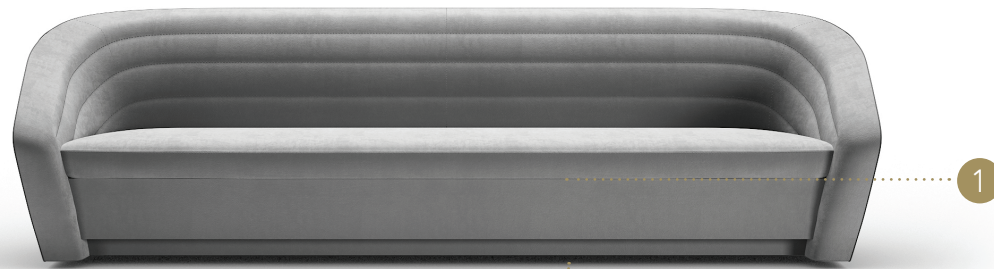

GRANTURISMO SOFA

Design · *pininfarina*

h to floor _ 2 cm

2

SCHIENALE E SEDUTA BACK AND SEAT | 1

Rivestimento in
Upholstery in:

Tessuto
Fabric

MATERIAL SHEET- A

Super
Extra
Luxury

Pelle
Leather

MATERIAL SHEET- B

Cat C
Nabuk
Colorata

ZOCCOLO PLINTH | 2

Rivestimento in
Upholstery in:

In tinta con il divano
Same colour of sofa

- Piping in tinta oppure a contrasto in tessuto Amsterdam o in pelle Cat. C
- Matching piping or in contrast colour in Amsterdam fabric or in Cat. C leather