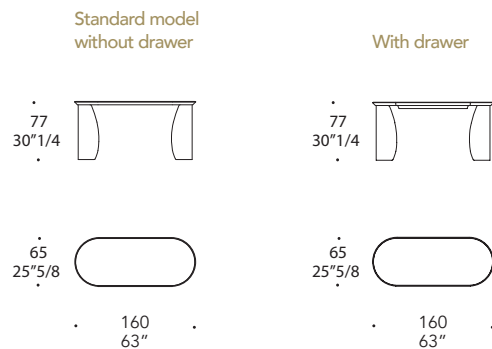

# PETALO SCRIVANIA

Design · Tulczinsky

- Cassetto interno 63x32x4 h cm  
- Internal drawer size 63x32x4 h cm

## TOP | 1

Bevel vetro marmo  
Bevel marble glass  
**MARMOREFLEX®**

MATERIAL SHEET- D

sp./thick 40 mm.

Bordo in  
Edge in:

100M Bronze  
100M Bronze

Bevel vetro legno  
Bevel wood glass  
**LEGNOREFLEX®**

sp./thick 40 mm.