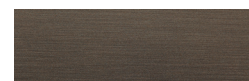

TANGO T LIBRERIA

Design · Reflex

Dettaglio divisori
Divisions detail

MENSOLE SHELVES | 1

Legno
Wood

sp./thick 60 mm.

100M Bronze
100M Bronze

finitura/finish

104M Ottone satinato
104M Satin brass

105M Ottone dark satinato
105M Satin dark brass

101M Titanium satinato
101M Satin titanium

DIVISORI DIVISIONS | 2

Vetro
Glass

sp./thick 10 mm.

Bronzo
Bronze

Fumè
Smoked

TANGO T LIBRERIA ANTA TV

Design · Reflex

- Tv Led fino a 49"
- Led Tv till 49"

MENSOLE SHELVES | 1

Legno
Wood

sp./thick 60 mm.

100M Bronze
100M Bronze

finitura/finish