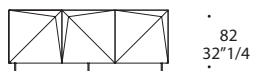

ORIGAMI MAXI BUFFET

Design · Reflex

- Ripiani interni in vetro trasparente
- Internal shelves in transparent glass

210
82 5/8

STRUTTURA E ANTE STRUCTURE AND DOORS | 1

Legno laccato
Lacquered wood

100M Bronze
100M Bronze