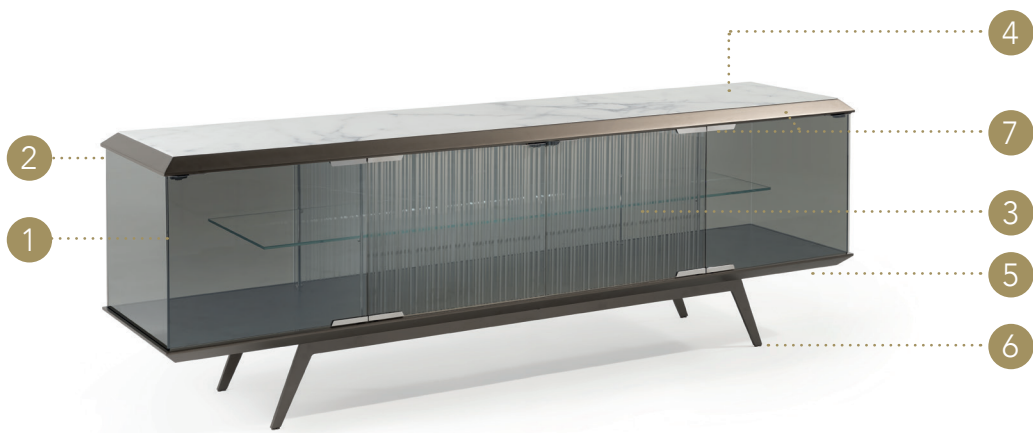

LONDON BUFFET E MADIA

Design · Emanuele Missaglia

FIANCHI SIDES | 1

Vetro
Glass

Extrachiaro
Extra clear

Supersilver
Supersilver

SCHIENA BACK | 2

Vetro
Glass

London Supersilver
Supersilver London

Supersilver
Supersilver

MARMOREFLEX*

Vetro Marmo
Marble glass

MATERIAL SHEET-D

ANTE DOORS | 3

Vetro
Glass

Extrachiaro
Extra clear

London Supersilver
Supersilver London

Supersilver
Supersilver

TOP | 4

Legno
Wood

100M Bronze
100M Bronze

Con inserto in
with cover in:

MARMOREFLEX*

Vetro Marmo
Marble glass

— finitura/finish —
 Metallo
 Metal
 Cromo lucido
 Shiny Chrome

Ripiani interni in vetro
 Glass shelves

Buffet

Madia

- Illuminazione Led con sensore di accensione
 - Led system with light switch sensor

LONDON BUFFET E MADIA