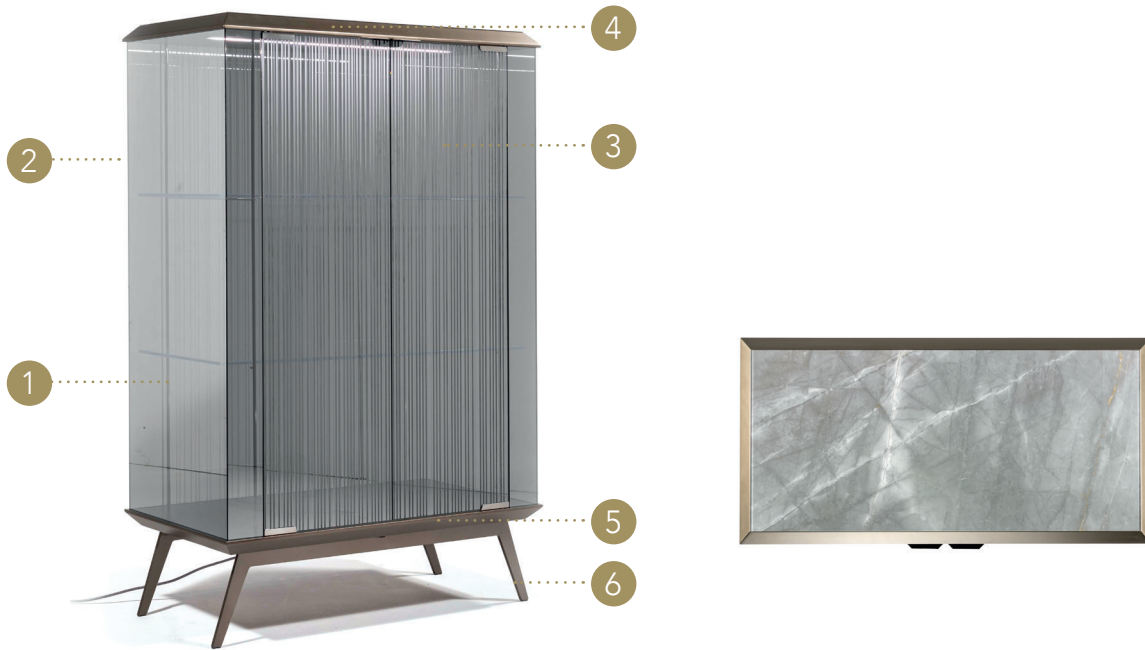

LONDON BUFFET E MADIA

Design · Emanuele Missaglia

FIANCHI SIDES | 1

Vetro
Glass

Extrachiaro
Extra clear

Supersilver
Supersilver

SCHIENA BACK | 2

Vetro
Glass

London Supersilver
Supersilver London

Supersilver
Supersilver

MARMOREFLEX*

Vetro Marmo
Marble glass

MATERIAL SHEET-D

ANTE DOORS | 3

Vetro
Glass

Extrachiaro
Extra clear

London Supersilver
Supersilver London

Supersilver
Supersilver

TOP | 4

Legno
Wood

100M Bronze
100M Bronze

Con inserto in
with cover in:

MARMOREFLEX*

Vetro Marmo
Marble glass

— finitura/finish —
 Metallo
 Metal
 Cromo lucido
 Shiny Chrome

Ripiani interni in vetro
 Glass shelves

Buffet

Madia

- Illuminazione Led con sensore di accensione
 - Led system with light switch sensor

LONDON BUFFET E MADIA