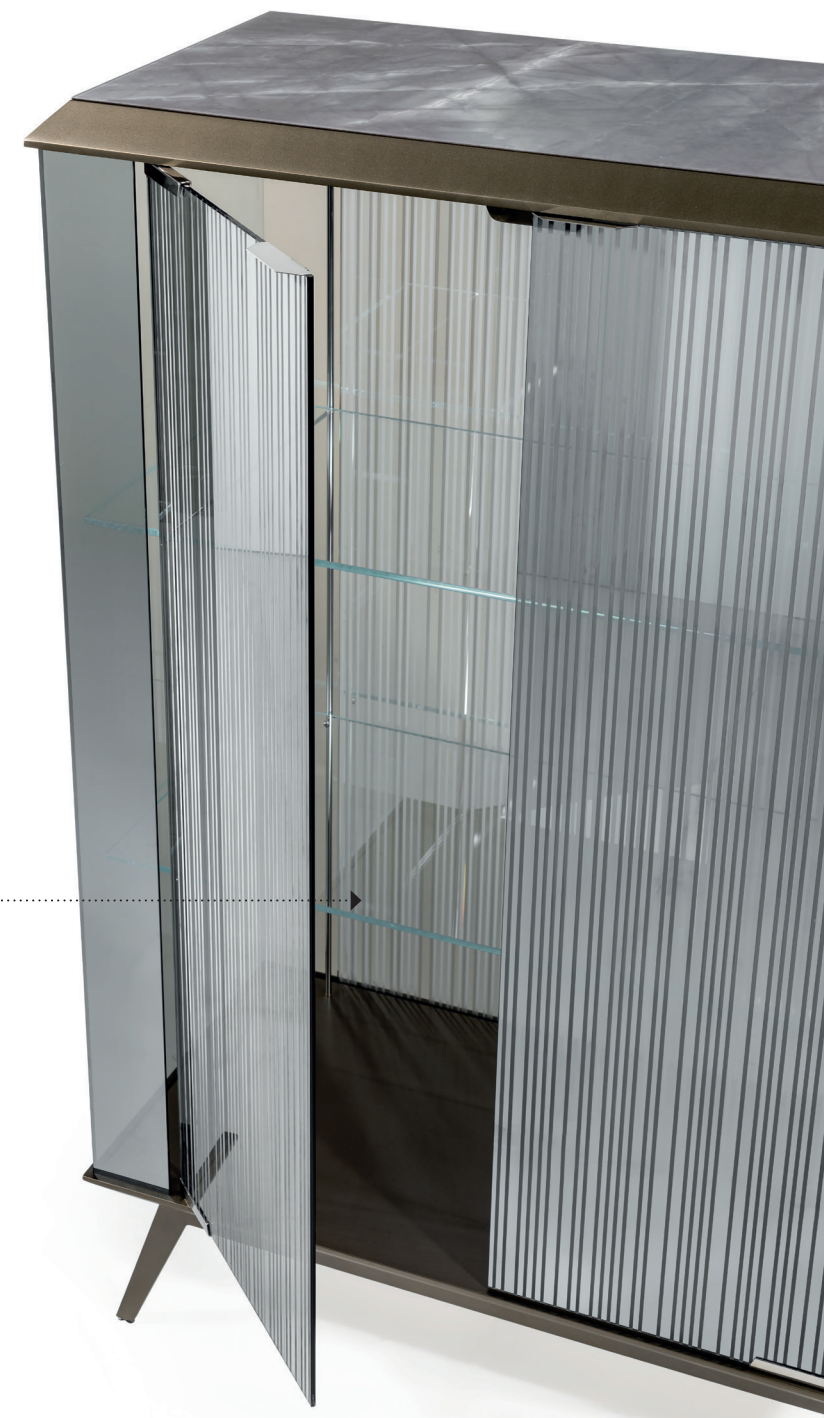

MATERIAL SHEET-D

BASE | 5

— finitura/finish —
 Legno
 Wood
 100M Bronze
 100M Bronze

GAMBE LEGS | 6

— finitura/finish —
 Metallo
 Metallo
 100M Bronze
 100M Bronze

**MANIGLIE E CERNIERE
 HANDLES AND HINGE | 7**

— finitura/finish —
 Metallo
 Metal
 Cromo lucido
 Shiny Chrome

Ripiani interni in vetro
 Glass shelves

Buffet

Madia

- Illuminazione Led con sensore di accensione
 - Led system with light switch sensor

LONDON BUFFET E MADIA