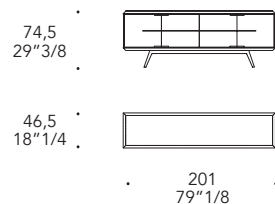

BASE | 5

— finitura/finish —
Legno
Wood
100M Bronze
100M Bronze

GAMBE LEGS | 6

— finitura/finish —
Metallo
Metallo
100M Bronze
100M Bronze

**MANIGLIE E CERNIERE
HANDLES AND HINGE | 7**

— finitura/finish —
Metallo
Metal
Cromo lucido
Shiny Chrome

Ripiani interni in vetro
Glass shelves

Buffet

- Illuminazione Led con sensore di accensione
- Led system with light switch sensor