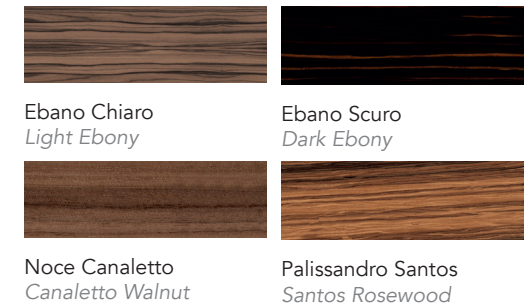

PETALO 40

Design · Tulczinsky

BASE | 2

Vetro verniciato
Lacquered glass

100M Bronze
100M Bronze

TOP | 1

MARMOREFLEX® Vetro Marmo Marble glass

MATERIAL SHEET-D

LEGNOREFLEX® Vetro Legno Wood glass

2

Dettaglio basi
Bases detail

VETRO GLASS

VETRO MARMO E VETRO LEGNO MARBLE GLASS AND WOOD GLASS