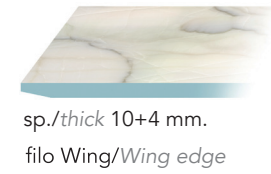

PETALO 40

Design · Tulczinsky

BASE | 2

Vetro verniciato
Lacquered glass

100M Bronze
100M Bronze

TOP | 1

MARMOREFLEX® Vetro Marmo Marble glass

MATERIAL SHEET-D