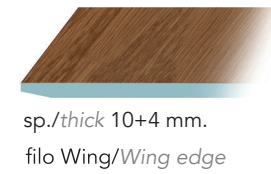

LEGNOREFLEX® Vetro Legno Wood glass