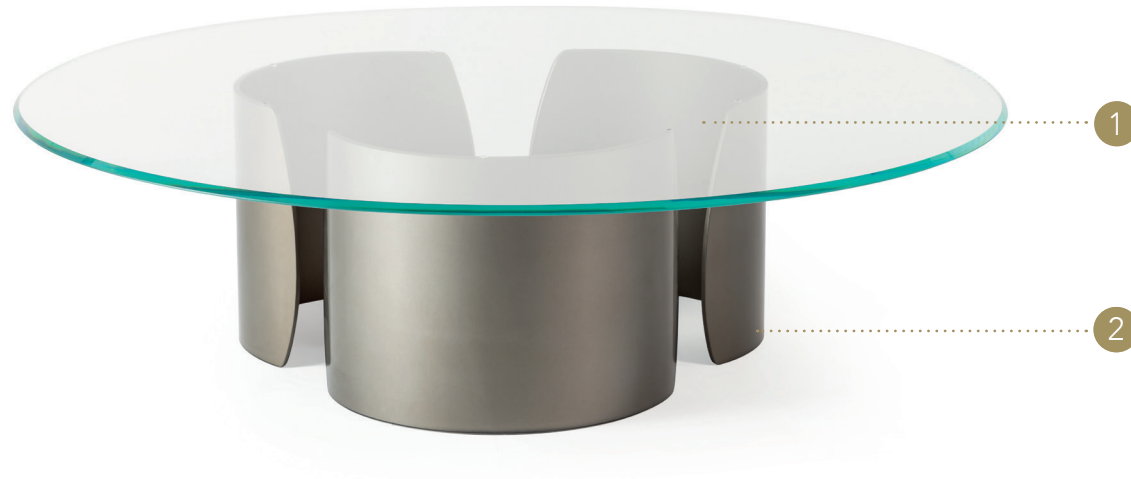

PETALO 40

Design · Tulczinsky

BASE | 2

Vetro verniciato
Lacquered glass

100M Bronze
100M Bronze

TOP | 1

MARMOREFLEX® Vetro Marmo Marble glass

MATERIAL SHEET-D

LEGNOREFLEX® Vetro Legno Wood glass

2

Dettaglio basi
Bases detail

VETRO GLASS

VETRO MARMO E VETRO LEGNO MARBLE GLASS AND WOOD GLASS