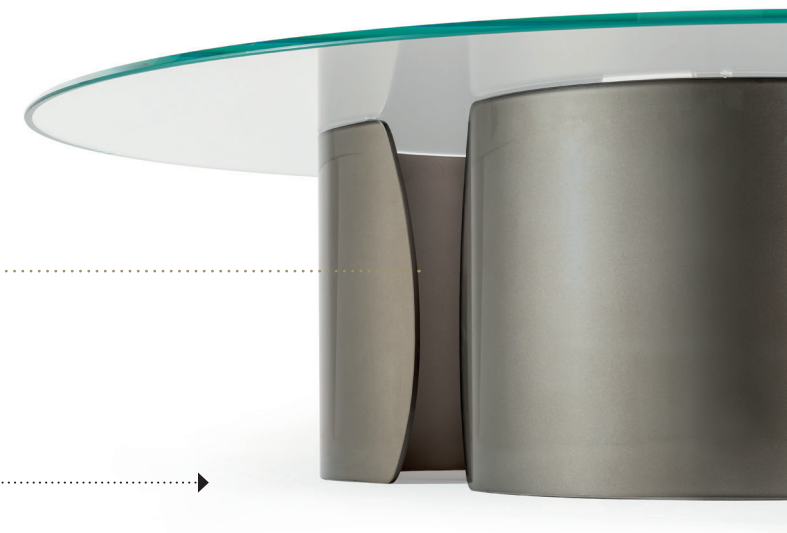

PETALO 40

Design · Tulczinsky

BASE | 2

Vetro verniciato
Lacquered glass

100M Bronze
100M Bronze

TOP | 1

MARMOREFLEX® Vetro Marmo Marble glass

MATERIAL SHEET-D

LEGNOREFLEX® Vetro Legno Wood glass

2

Dettaglio basi
Bases detail

VETRO GLASS

VETRO MARMO E VETRO LEGNO MARBLE GLASS AND WOOD GLASS