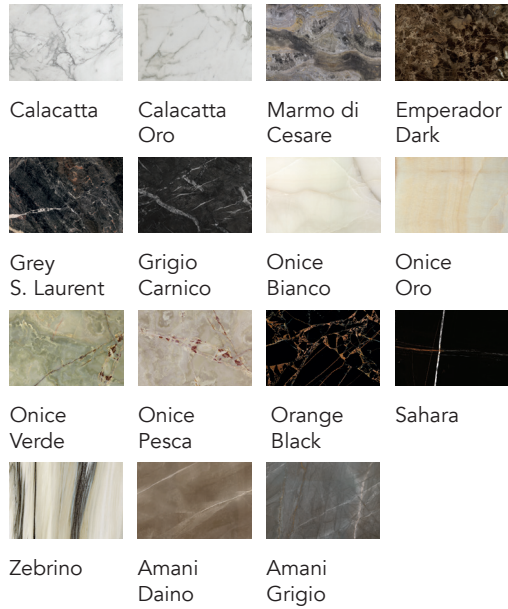

Colori di serie
Standard colours

Legno
Wood

Ebano lucido
Shiny Ebony

FIANCHI SIDES | 2

Rivestimento plissettato in
Pleated upholstery in:

Tessuto
Fabric

MATERIAL SHEET- A

Extra Amsterdam

Velluto
Velvet

MATERIAL SHEET- A

Pelle
Leather

MATERIAL SHEET- B

Cat C
Nabuk
Colorata

TOP | 3

MARMOREFLEX*

Legno con inserto
vetro Marmo
*Wood with insert
in Marble glass*

PROFILO SUL TOP
DETAIL ON THE TOP

4

Legno
Wood

104M Ottone satinato
104M Satin Brass

VANO A GIORNO
OPEN COMPARTMENTS

5

Legno laccato lucido
Shiny lacquered wood

 MATERIAL SHEET-C