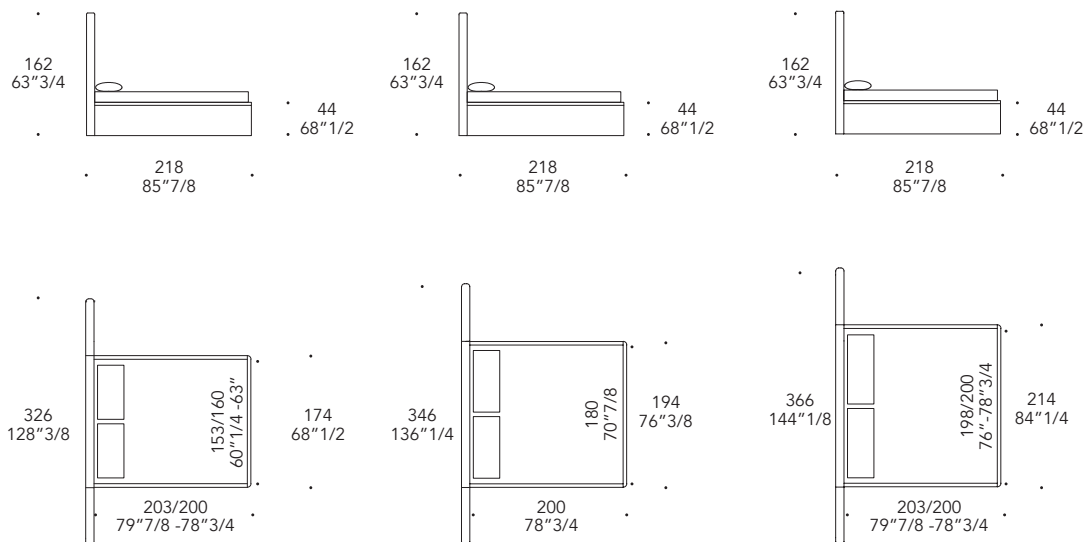

PLISSÈ XL LETTO

Design · Reflex

- Rete e materasso non inclusi
- Slatted support and mattress not included

TESTIERA HEADBOARD | 1

Imbottita e plissettata con rivestimento in
Padded and pleated upholstery in: