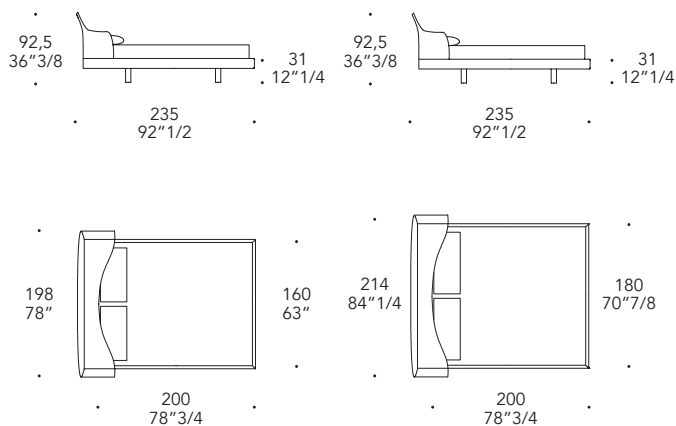

NUVOLA LETTO

Design · Reflex

- Rete e materasso non inclusi
- Slatted support and mattress not included

TESTIERA HEADBOARD | 1

Sagomata con rivestimento in
Shaped with upholstery in:

Pelle
Leather

MATERIAL SHEET-B