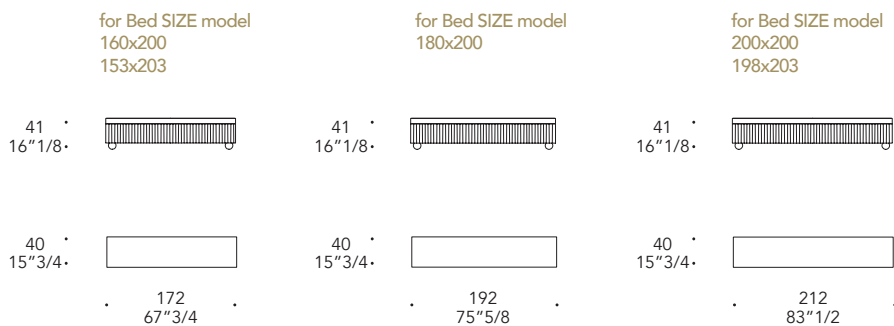

## STRUTTURA STRUCTURE | 1

Plissettata con rivestimento in  
Pleated with upholstery in:

- Tessuto  
Fabric  MATERIAL SHEET- A
- Extra Amsterdam
- Velluto  
Velvet  MATERIAL SHEET- A
- Pelle  
Leather  MATERIAL SHEET- B
- Cat C  
Nabuk  
Colorata