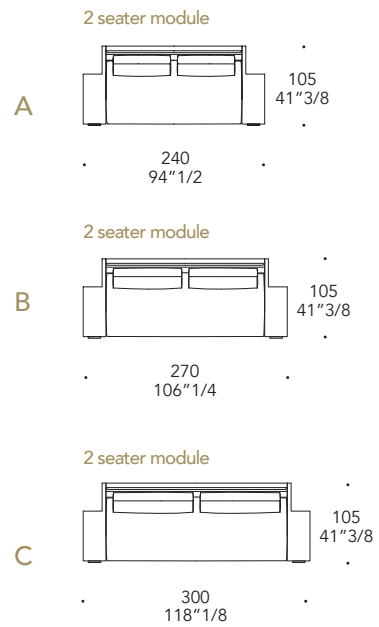

240-270-300
94"1/2 - 106"1/4 - 118"1/8

Belle Epoque sofa Mod. B *

240-270-300
94"1/2 - 106"1/4 - 118"1/8

250-280-310
98"3/8 - 110"1/4 - 122

Belle Epoque sofa Mod. C **

240-270-300
94"1/2 - 106"1/4 - 118"1/8

B_Arm

C_Arm

Pouf

Composition 1

Composition 2

Composition 3

Composition 4

Composition 5