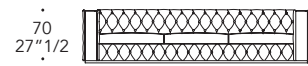

300
118"1/8