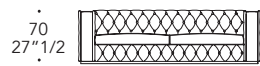

Vetro
Glass

Mesh

Carbonio

Vetro con incisioni dorate
Glass with golden engravings

Antique mirror blu

Antique mirror grigio

2 seater

240
94"1/2