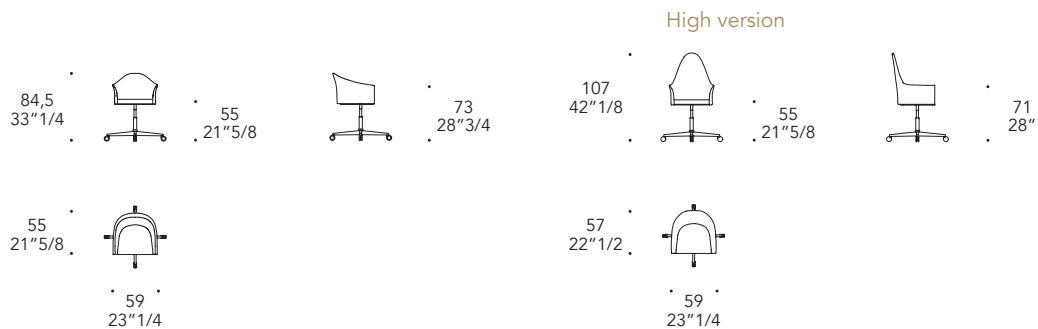

PEGGY OFFICE

Design · Reflex

PEGGY OFFICE

Base regolabile in altezza con ruote.
Base with pump to adjust the height and with wheels.

PEGGY OFFICE ALTA

Base regolabile in altezza con ruote.
Base with pump to adjust the height and with wheels.

BASE | 2

- Metallo / Metal:
 - 104M Ottone satinato / 104M Satin Brass
 - 105M Ottone Dark sat / 105M Satin Dark Brass
 - Alluminio lucido / Shiny Aluminium

OPTIONAL |

- Trapuntatura Diamond su schienale interno, esterno e su seduta.
- Diamond quilting on the back (outside and inside) and on the seat