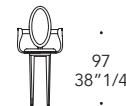

## OPTIONAL |

- Meccanismo girevole di ritorno
- Tournring mechanism

Without back

With back

With back and arms

75  
29"1/2

128  
50"3/8

75  
29"1/2

128  
50"3/8

97  
38"1/4

75  
29"1/2

ø42  
16"1/2

53  
20"7/8

43  
16"7/8

53  
20"7/8

63  
24"3/4