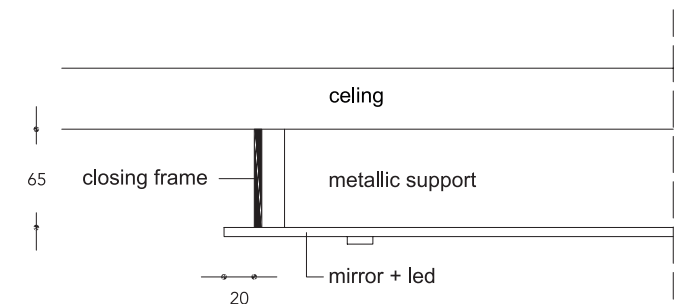

130
51"1/8

160
63"

ø130
51"1/8

160
63"

ø80
31"1/2

40
15"3/4

120
47"1/4

- Sistema Led / Led system
5W GU2.3 12V 2700K Cad
1,5W GU4 12V 2700K Led Interno / Internal Led