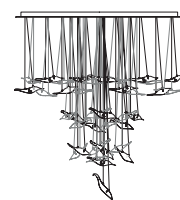

VITA LAMPADARIO

Design · Tulczinsky

1

2

SUPPORTO SUPPORT | 1

Vetro con Led incassati
Glass with Led built-in

Specchio
Mirror

ELEMENTI ELEMENTS | 2

Vetro di Murano
Murano glass

Ambra
Amber

Blu
Blue

Nero
Black

Verde
Green

15 elements
_10 built-in Led

30 elements
_26 built-in Led

15 elements
_12 built-in Led

130
51"1/8

160
63"

ø130
51"1/8

160
63"

ø80
31"1/2

40
15"3/4

120
47"1/4

- Sistema Led / Led system
5W GU2.3 12V 2700K Cad
1,5W GU4 12V 2700K Led Interno / Internal Led

- Cornice di tamponamento in ferro verniciato nero tra soffitto e supporto
- Closing frame between ceiling and plate in black lacquered iron

Dettaglio elemento decorato
Element detail