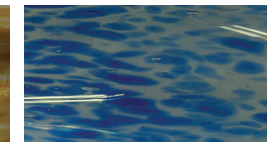

VITA LAMPADARIO

Design · Tulczinsky

1

2

SUPPORTO SUPPORT | 1

Vetro con Led incassati
Glass with Led built-in

Specchio
Mirror

ELEMENTI ELEMENTS | 2

Vetro di Murano
Murano glass

Ambra
Amber

Blu
Blue

Nero
Black

Verde
Green

15 elements
_10 built-in Led

30 elements
_26 built-in Led

15 elements
_12 built-in Led

- Cornice di tamponamento in ferro verniciato nero tra soffitto e supporto
- Closing frame between ceiling and plate in black lacquered iron

Dettaglio elemento decorato
Element detail