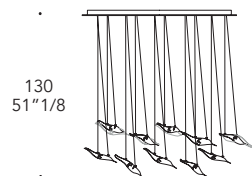

Vetro di Murano
Murano glass

Ambra
Amber

Blu
Blue

Nero
Black

Verde
Green

15 elements
_10 built-in Led

30 elements
_26 built-in Led

15 elements
_12 built-in Led

130
51"1/8

160
63"

ø130
51"1/8

160
63"

ø80
31"1/2

40
15"3/4

120
47"1/4

- Sistema Led / Led system
5W GU2.3 12V 2700K Cad
1,5W GU4 12V 2700K Led Interno / Internal Led