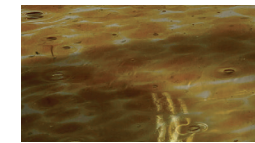

VITA LAMPADARIO

Design · Tulczinsky

1

2

SUPPORTO SUPPORT | 1

Vetro con Led incassati
Glass with Led built-in

Specchio
Mirror

ELEMENTI ELEMENTS | 2

Vetro di Murano
Murano glass

Ambra
Amber

Blu
Blue

Nero
Black

Verde
Green

15 elements
_10 built-in Led

30 elements
_26 built-in Led

15 elements
_12 built-in Led

- Cornice di tamponamento in ferro verniciato nero tra soffitto e supporto
- Closing frame between ceiling and plate in black lacquered iron

Dettaglio elemento decorato
Element detail