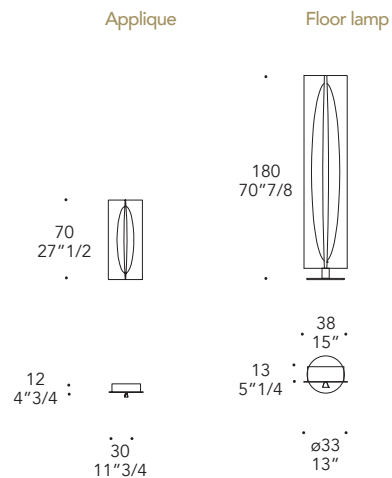

TERRA COLLEZIONE

Design · Reflex

APPLIQUE

PIANTANA

- Base girevole
- Turning base

SUPPORTO SUPPORT | 1

Vetro curvato con lavorazione
Curved glass with manufacture
sp./thick 5 mm.

Extrachiaro
Extra clear

Foglia Oro
Gold leaf

TELAIO FRAME | 2

Metallo
Metal

104M Ottone satinato
104M Satin Brass

LAMA VERTICALE VERTICAL BAR | 3

Metallo
Metal

Ottone brunito
Burnished brass

BASE | 4

Vetro acidato verniciato
Etched lacquered glass

18A Creta

- Sistema Led strip / Led strip system
9,6W 12V 2700-3000K Applique
30W 12V 2700-3000K Piantana