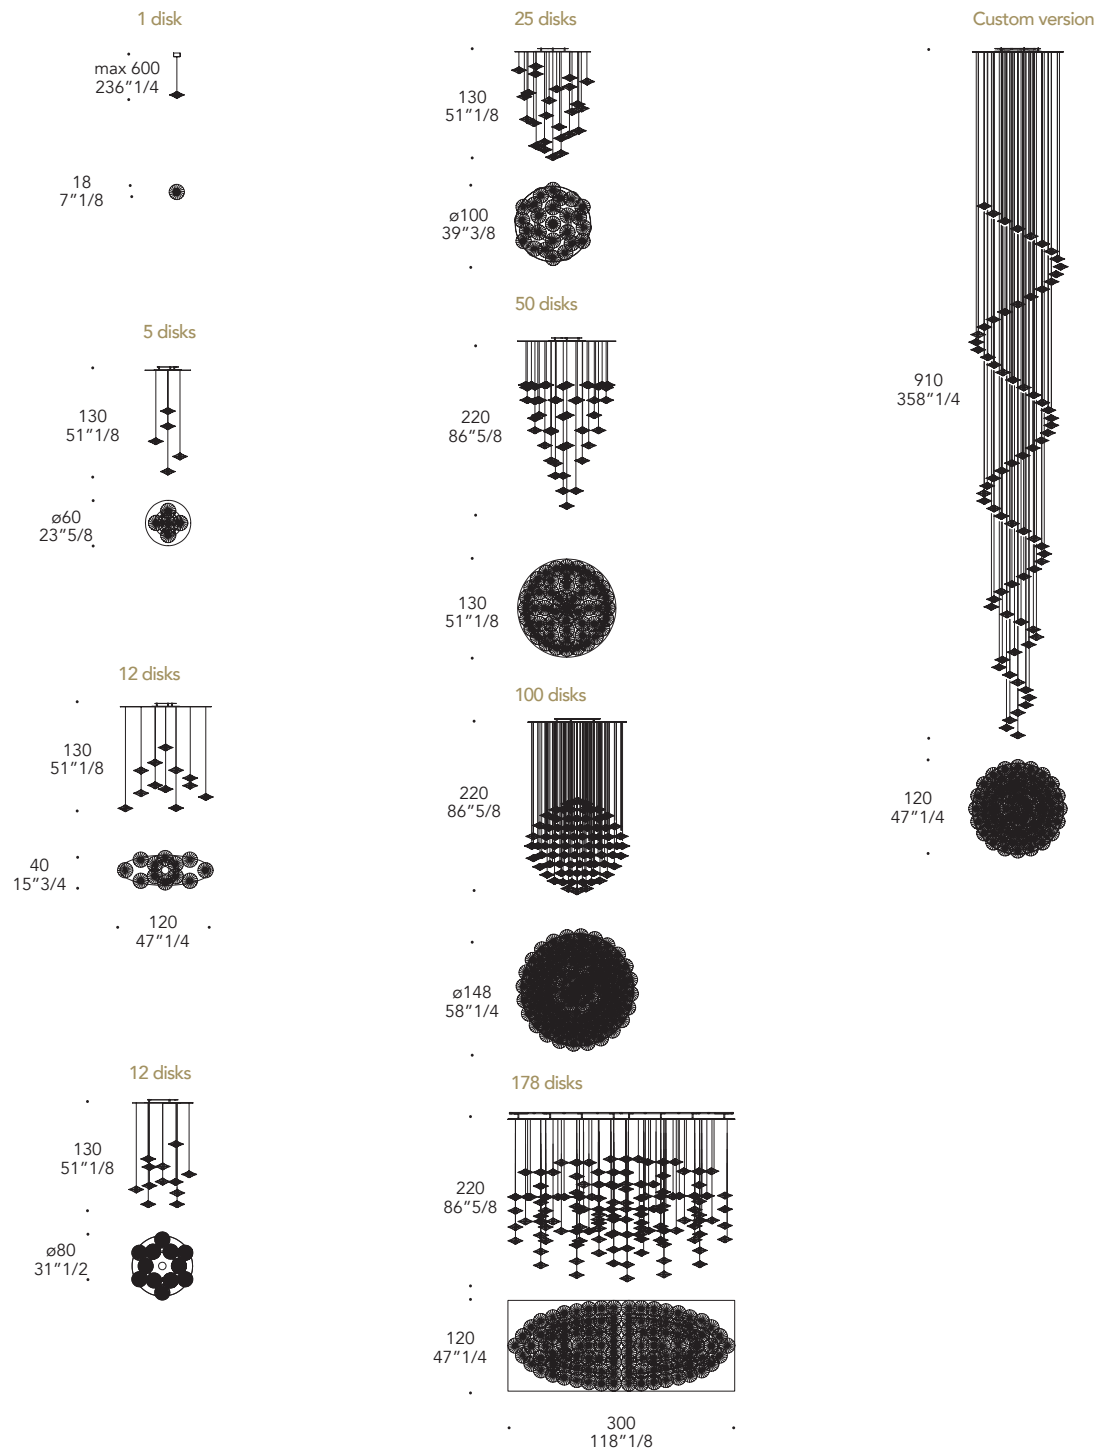

- Led interno Led inside
1,2W G4 12V 2700K

Trasparente
Transparent

Blu
Blue

Alessandrite
Alexandrite

Ambra
Amber

Giallo
Red

Verde
Green

Rubino
Ruby-Red

Bianco
White

Nero
Black

Ambra Iridium
Amber-Iridium

Dettaglio dischi illuminati
Disks detail with light