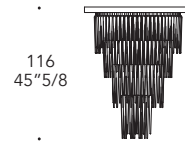

## ELEMENTI ELEMENTS | 2

Vetro di Murano massiccio  
Solid Murano Glass

Trasparente  
Transparent

- Sistema Led / Led system  
1W G4 12V 2700-3000K

2

- Cornice di tamponamento in ferro verniciato nero tra soffitto e supporto  
- Closing frame between ceiling and plate in black lacquered iron

Dettaglio elementi  
Elements detail

116 elements

180 elements

257 elements

347 elements

450 elements\_  
Spiral shapes

650 elements\_  
Spiral shapes

113 elements\_  
Drop shapes