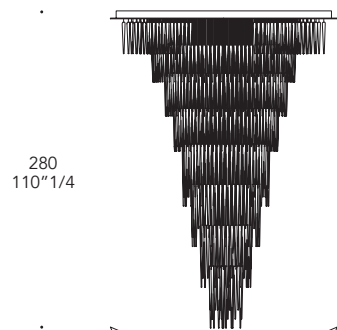

## ELEMENTI ELEMENTS | 2

Vetro di Murano massiccio  
Solid Murano Glass

Trasparente  
Transparent

- Sistema Led / Led system  
1W G4 12V 2700-3000K

2

- Cornice di tamponamento in ferro verniciato nero tra soffitto e supporto  
- Closing frame between ceiling and plate in black lacquered iron

Dettaglio elementi  
Elements detail

116 elements

180 elements

257 elements

347 elements

450 elements\_  
Spiral shapes

650 elements\_  
Spiral shapes

113 elements\_  
Drop shapes

452 elements\_  
Drop shapes \_4 modules

Applique  
54 elements