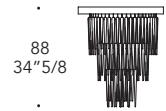

## ELEMENTI ELEMENTS | 2

Vetro di Murano massiccio  
Solid Murano Glass

Trasparente  
Transparent

- Sistema Led / Led system  
1W G4 12V 2700-3000K

2

- Cornice di tamponamento in ferro verniciato nero tra soffitto e supporto  
- Closing frame between ceiling and plate in black lacquered iron

Dettaglio elementi  
Elements detail

116 elements

180 elements

257 elements

347 elements

450 elements\_  
Spiral shapes

650 elements\_  
Spiral shapes

113 elements\_  
Drop shapes