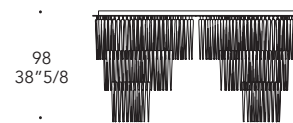

## ELEMENTI ELEMENTS | 2

Vetro di Murano massiccio  
Solid Murano Glass

Trasparente  
Transparent

- Sistema Led / Led system  
1W G4 12V 2700-3000K

2

- Cornice di tamponamento in ferro verniciato nero tra soffitto e supporto  
- Closing frame between ceiling and plate in black lacquered iron

Dettaglio elementi  
Elements detail

116 elements

180 elements

257 elements

347 elements

450 elements\_  
Spiral shapes

650 elements\_  
Spiral shapes

113 elements\_  
Drop shapes

452 elements\_  
Drop shapes \_4 modules

Applique  
54 elements