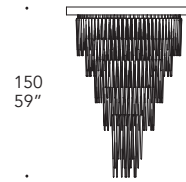

## ELEMENTI ELEMENTS | 2

Vetro di Murano massiccio  
Solid Murano Glass

Trasparente  
Transparent

- Sistema Led / Led system  
1W G4 12V 2700-3000K

2

- Cornice di tamponamento in ferro verniciato nero tra soffitto e supporto  
- Closing frame between ceiling and plate in black lacquered iron

Dettaglio elementi  
Elements detail

116 elements

180 elements

257 elements

347 elements

450 elements\_  
Spiral shapes

650 elements\_  
Spiral shapes

113 elements\_  
Drop shapes

452 elements\_  
Drop shapes \_4 modules

Applique  
54 elements