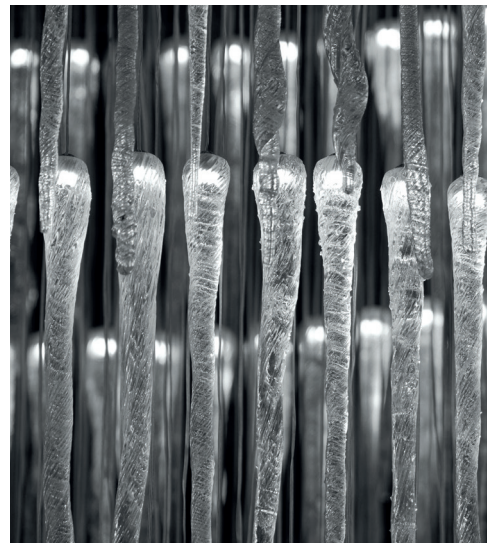

# ICE LAMPADARIO

Design · Reflex

## SUPPORTO SUPPORT | 1

Vetro  
Glass

Specchio  
Mirror

## ELEMENTI ELEMENTS | 2

Vetro di Murano massiccio  
Solid Murano Glass

Trasparente  
Transparent

- Sistema Led / Led system  
1W G4 12V 2700-3000K

2

- Cornice di tamponamento in ferro verniciato nero tra soffitto e supporto  
- Closing frame between ceiling and plate in black lacquered iron

Dettaglio elementi  
Elements detail

116 elements

180 elements

257 elements

347 elements

450 elements\_  
Spiral shapes

650 elements\_  
Spiral shapes

113 elements\_  
Drop shapes