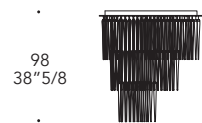

## ELEMENTI ELEMENTS | 2

Vetro di Murano massiccio  
Solid Murano Glass

Trasparente  
Transparent

- Sistema Led / Led system  
1W G4 12V 2700-3000K

2

- Cornice di tamponamento in ferro verniciato nero tra soffitto e supporto  
- Closing frame between ceiling and plate in black lacquered iron

Dettaglio elementi  
Elements detail

116 elements

180 elements

257 elements

347 elements

450 elements\_  
Spiral shapes

650 elements\_  
Spiral shapes

113 elements\_  
Drop shapes

452 elements\_  
Drop shapes \_4 modules

Applique  
54 elements