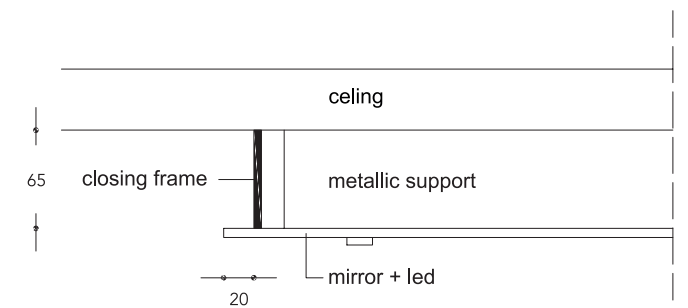

## ELEMENTI ELEMENTS | 2

Vetro di Murano massiccio  
Solid Murano Glass

Trasparente  
Transparent

- Sistema Led / Led system  
1W G4 12V 2700-3000K

2

- Cornice di tamponamento in ferro verniciato nero tra soffitto e supporto  
- Closing frame between ceiling and plate in black lacquered iron

Dettaglio elementi  
Elements detail

116 elements

180 elements

257 elements

347 elements

450 elements\_  
Spiral shapes

650 elements\_  
Spiral shapes

113 elements\_  
Drop shapes