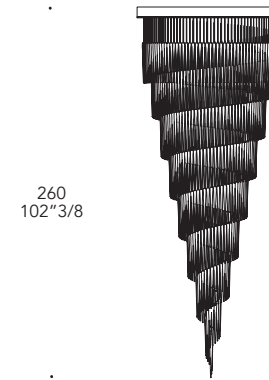

## ELEMENTI ELEMENTS | 2

Vetro di Murano massiccio  
Solid Murano Glass

Trasparente  
Transparent

- Sistema Led / Led system  
1W G4 12V 2700-3000K

2

- Cornice di tamponamento in ferro verniciato nero tra soffitto e supporto  
- Closing frame between ceiling and plate in black lacquered iron

Dettaglio elementi  
Elements detail

116 elements

180 elements

257 elements

347 elements

450 elements\_  
Spiral shapes

650 elements\_  
Spiral shapes

113 elements\_  
Drop shapes

452 elements\_  
Drop shapes \_4 modules

Applique  
54 elements