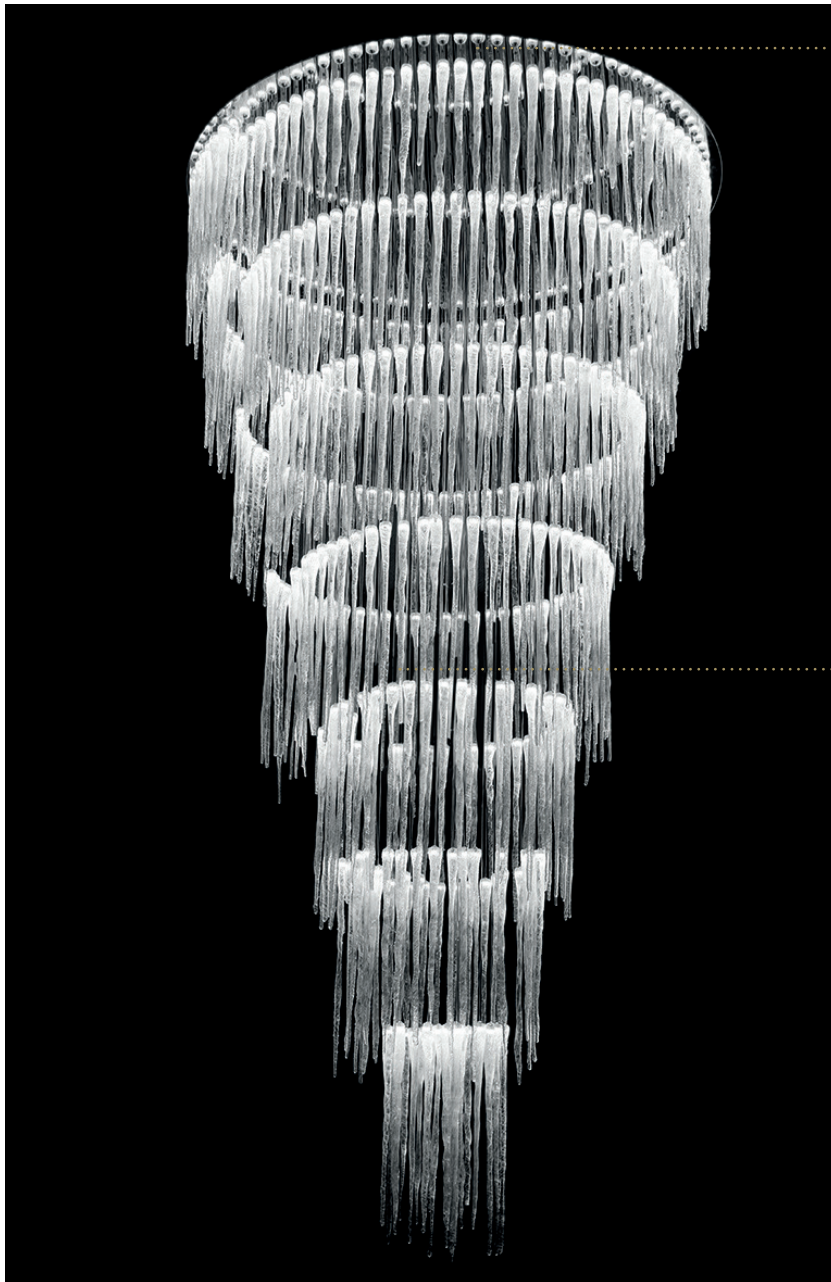

# ICE LAMPADARIO

Design · Reflex

## SUPPORTO SUPPORT | 1

Vetro  
Glass

Specchio  
Mirror

## ELEMENTI ELEMENTS | 2

Vetro di Murano massiccio  
Solid Murano Glass

Trasparente  
Transparent

- Sistema Led / Led system  
1W G4 12V 2700-3000K

2

- Cornice di tamponamento in ferro verniciato nero tra soffitto e supporto  
- Closing frame between ceiling and plate in black lacquered iron

Dettaglio elementi  
Elements detail

116 elements

180 elements

257 elements

347 elements

450 elements\_  
Spiral shapes

650 elements\_  
Spiral shapes

113 elements\_  
Drop shapes