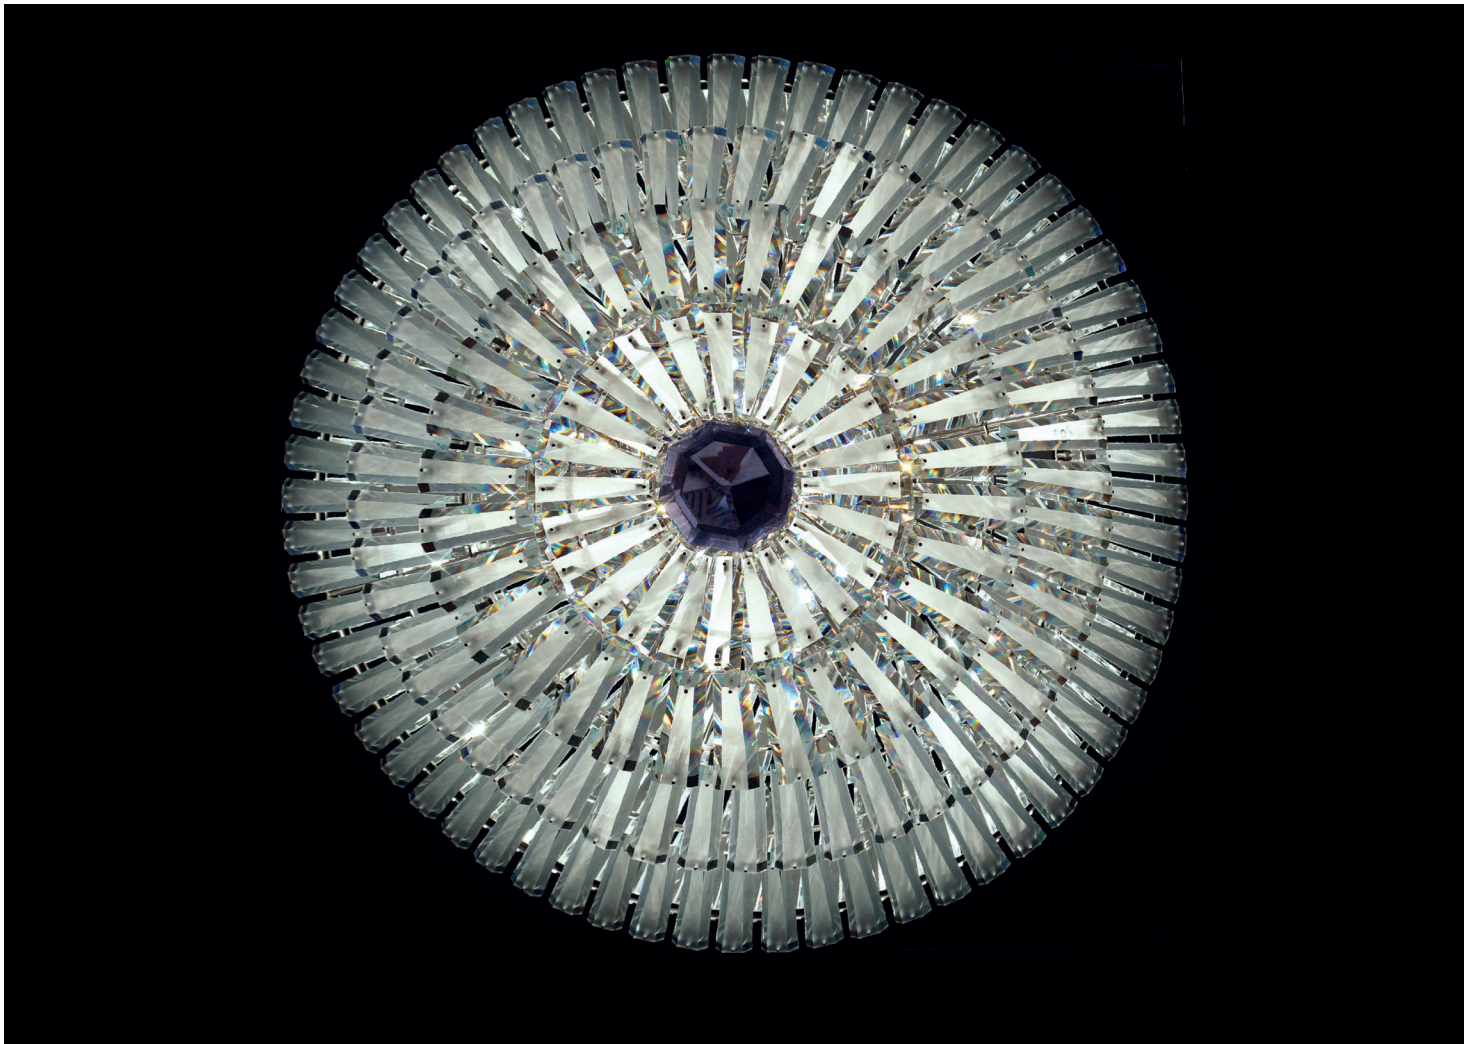

## PRISMI PRISMS | 3

Vetro  
Glass

Extrachiaro acidato  
Extra clear etched

## DIAMANTE CENTRALE CENTRAL DIAMOND | 4

Rosso  
Red

Blu  
Blue

Viola  
Violet

Bronzo  
Bronze

Fumé  
Fumé

- Sistema Led / Led system  
3,5W G9 110-240V 2700-3000K

APPLIQUE

Suspended Lamp  
Mod. A\_18 Led

59  
23"1/4

Suspended Lamp  
Mod. B\_18 Led

92  
36"1/4

Applique  
\_12 Led

19,5  
7"5/8

ø147  
68"1/2

ø84  
33"1/8

ø76  
29"7/8

LAMPADARIO MOD. A

Dettaglio diamante centrale  
*Central diamond detail*