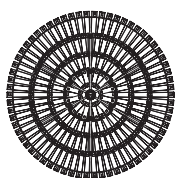

Suspended Lamp  
Mod. A\_18 Led

59  
23"1/4

Suspended Lamp  
Mod. B\_18 Led

92  
36"1/4

Applique  
\_12 Led

19,5  
7"5/8

ø147  
68"1/2

ø84  
33"1/8

ø76  
29"7/8

LAMPADARIO MOD. A

Dettaglio diamante centrale  
*Central diamond detail*