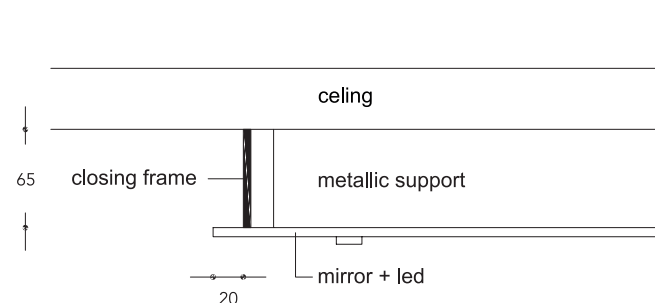

COMETE LAMPADARIO

Design · Reflex

- Cornice di tamponamento in ferro verniciato nero tra soffitto e supporto
 - Closing frame between ceiling and plate in black lacquered iron

15 elements
 _10 built-in Led

16 elements
 _12 built-in Led

27 elements
 _26 built-in Led

40
 15 3/4

120
 47 1/4

ø80
 31 1/2

ø130
 51 1/8

SUPPORTO SUPPORT | 1

Vetro con led incassati
 Glass with built-in Led

5W GU5.3 12V 2700K cad.

Specchio
 Mirror

ELEMENTI ELEMENTS | 2

Cristallo
 Crystal

Trasparente
 Transparent

- Impianto luce Led / Led system
 1,2W G4 12V 2700K cad/each