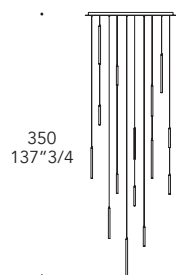

COMETE LAMPADARIO

Design · Reflex

- Cornice di tamponamento in ferro verniciato nero tra soffitto e supporto
 - Closing frame between ceiling and plate in black lacquered iron

15 elements
 _10 built-in Led

16 elements
 _12 built-in Led

27 elements
 _26 built-in Led

40
 15 3/4

120
 47 1/4

ø80
 31 1/2

ø130
 51 1/8

SUPPORTO SUPPORT | 1

Vetro con led incassati
 Glass with built-in Led

5W GU5.3 12V 2700K cad.

Specchio
 Mirror

ELEMENTI ELEMENTS | 2

Cristallo
 Crystal

Trasparente
 Transparent

- Impianto luce Led / Led system
 1,2W G4 12V 2700K cad/each