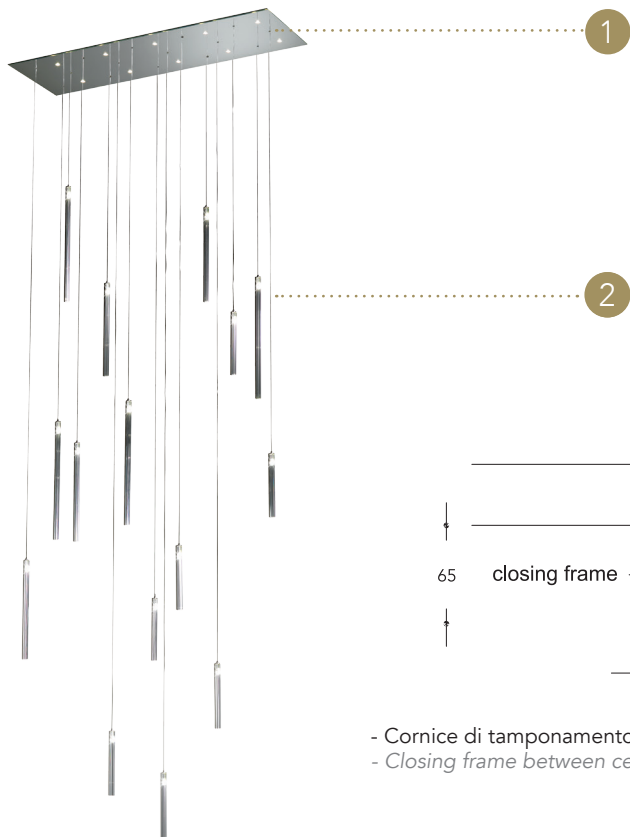

COMETE LAMPADARIO

Design · Reflex

- Cornice di tamponamento in ferro verniciato nero tra soffitto e supporto
 - Closing frame between ceiling and plate in black lacquered iron

15 elements
 _10 built-in Led

16 elements
 _12 built-in Led

27 elements
 _26 built-in Led

40
 15 3/4

120
 47 1/4

ø80
 31 1/2

ø130
 51 1/8

SUPPORTO SUPPORT | 1

Vetro con led incassati
 Glass with built-in Led

5W GU5.3 12V 2700K cad.

Specchio
 Mirror

ELEMENTI ELEMENTS | 2

Cristallo
 Crystal

Trasparente
 Transparent

- Impianto luce Led / Led system
 1,2W G4 12V 2700K cad/each