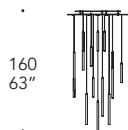

COMETE LAMPADARIO

Design · Reflex

- Cornice di tamponamento in ferro verniciato nero tra soffitto e supporto
 - Closing frame between ceiling and plate in black lacquered iron

15 elements
 _10 built-in Led

16 elements
 _12 built-in Led

27 elements
 _26 built-in Led

40
 15 3/4

120
 47 1/4

ø80
 31 1/2

ø130
 51 1/8

SUPPORTO SUPPORT | 1

Vetro con led incassati
 Glass with built-in Led

5W GU5.3 12V 2700K cad.

Specchio
 Mirror

ELEMENTI ELEMENTS | 2

Cristallo
 Crystal

Trasparente
 Transparent

- Impianto luce Led / Led system
 1,2W G4 12V 2700K cad/each