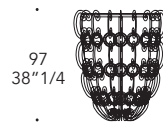

Applique
_ 5 Led