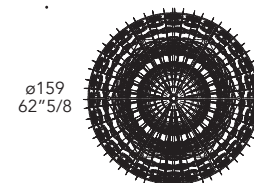

Vetro di Murano
Murano glass

Trasparente
Transparent

- Sistema Led interno / Internal Led system
3,5W G9 110-240V 2700-3000K cad/each

Suspended Lamp
Mod. A_ 18 Led

Suspended Lamp
Mod. B_ 42 Led

Suspended Lamp
Mod. C_ 30 Led