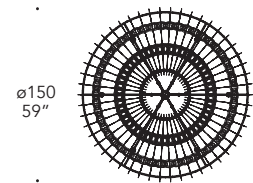

Vetro di Murano
Murano glass

Trasparente
Transparent

- Sistema Led interno / Internal Led system
3,5W G9 110-240V 2700-3000K cad/each

Suspended Lamp
Mod. A_ 18 Led

Suspended Lamp
Mod. B_ 42 Led

Suspended Lamp
Mod. C_ 30 Led