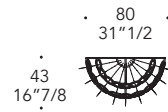

Applique
_ 5 Led