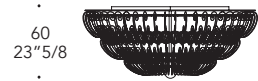

Vetro di Murano
Murano glass

Trasparente
Transparent

- Sistema Led interno / Internal Led system
3,5W G9 110-240V 2700-3000K cad/each

Suspended Lamp
Mod. A_ 18 Led

Suspended Lamp
Mod. B_ 42 Led

Suspended Lamp
Mod. C_ 30 Led