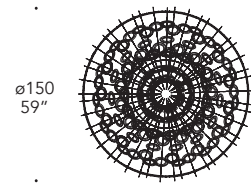

Vetro di Murano
Murano glass

Trasparente
Transparent

- Sistema Led interno / Internal Led system
3,5W G9 110-240V 2700-3000K cad/each

Suspended Lamp
Mod. A_ 18 Led

Suspended Lamp
Mod. B_ 42 Led

Suspended Lamp
Mod. C_ 30 Led