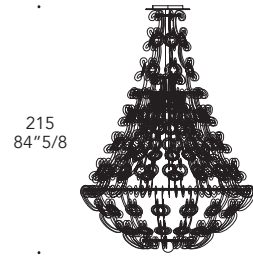

Dettaglio struttura
Structure detail

SUPPORTO SUPPORT | 1

Vetro
Glass

Specchio
Mirror

STRUTTURA STRUCTURE | 2

Metallo
Metal

Acciaio lucido
Polished steel

DECORI DECORATIONS | 3

Vetro di Murano
Murano glass

Trasparente
Transparent

- Sistema Led interno / Internal Led system
3,5W G9 110-240V 2700-3000K cad/each

Suspended Lamp
Mod. A_ 18 Led

Suspended Lamp
Mod. B_ 42 Led

Suspended Lamp
Mod. C_ 30 Led