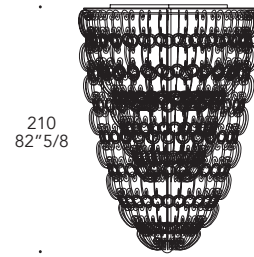

Dettaglio struttura
Structure detail

SUPPORTO SUPPORT | 1

Vetro
Glass

Specchio
Mirror

STRUTTURA STRUCTURE | 2

Metallo
Metal

Acciaio lucido
Polished steel

DECORI DECORATIONS | 3

Vetro di Murano
Murano glass

Trasparente
Transparent

- Sistema Led interno / Internal Led system
3,5W G9 110-240V 2700-3000K cad/each

Suspended Lamp
Mod. A_ 18 Led

Suspended Lamp
Mod. B_ 42 Led

Suspended Lamp
Mod. C_ 30 Led