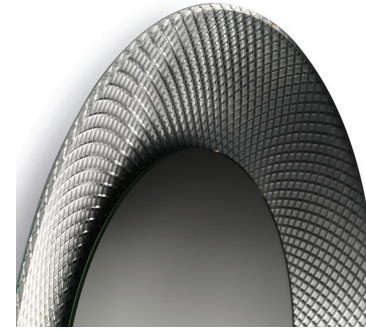

VENEZIA SPECCHIO

Design · Matteo Baroni

1

2

CORNICE FRAME | 1

Vetro curvato con incisioni
Curved glass with engravings

sp./thick 8 mm.

Extrachiaro acidato
Extra clear etched

SPECCHIO MIRROR | 2

Vetro
Glass

sp./thick 5 mm.
bisello/bevel 45°

Specchio extrachiaro
Extra clear mirror

- Illuminazione Led
- Led lighting
- STRIP LED 4.8W/m 2700-3000K

ø 98
38"5/8