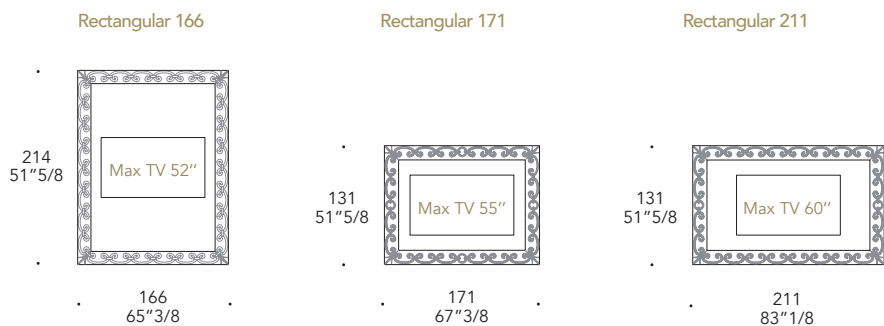

# CASANOVA SPECCHIO TV "C&Y"

Design · Reflex

- Tv Led non incluso (sp. max 7 cm, specificare marca modello e pollici)
- Tv-Led not included (max cm 7, thickness specify brand, model and inches of TV Led)