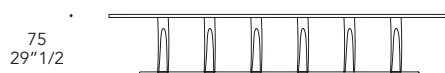

## OPTIONAL |

- Impianto luce Led
- Batteria ricaricabile per impianto luce Led
- Led lighting
- Rechargeable battery for Led Lighting system

150  
59"

300  
118"1/8

6 cylinders  
Rectangular 450

150  
59"