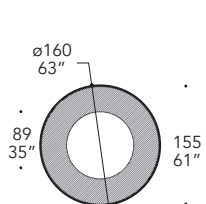

Engravings position