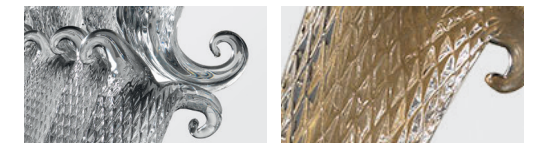

- Piano con incisione Diamante
- Top with Diamond engravings

3 legs
Round $\phi 160$

5 legs
Round $\phi 160$

5 legs
Round $\phi 180$

bisello/bevel 45°

4 legs
Rectangular 200

4 legs
Rectangular 250

filo lucido/polished edges

6 legs
Oval 350

bisello/bevel 45°

Engravings position

Gamba in vetro trasparente
Leg in transparent leg

CASANOVA 72 SPECIAL

Design · Reflex

TOP | 1

Vetro
Glass

Extrachiaro
Extra clear

GAMBE LEGS | 2

Vetro di Murano
Murano glass

Trasparente
Transparent

Oro
Gold

ZOCCO PLINTH | 3

Vetro
Glass

Specchio fumè
Smoked mirror