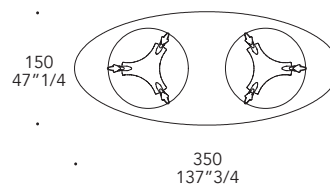

bisello/bevel 45°

filo lucido/polished edges

bisello/bevel 45°