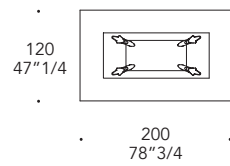

- Piano con incisione Diamante
- Top with Diamond engravings

3 legs
Round $\phi 160$

5 legs
Round $\phi 160$

5 legs
Round $\phi 180$

bisello/bevel 45°

4 legs
Rectangular 200

4 legs
Rectangular 250

filo lucido/polished edges