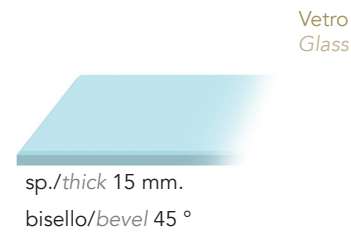

6 legs
Oval 350

bisello/bevel 45°

Engravings position

Gamba in vetro trasparente
Leg in transparent leg

CASANOVA 72 SPECIAL

Design · Reflex

TOP | 1

Vetro
Glass