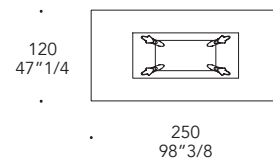

- Piano con incisione Diamante
- Top with Diamond engravings

3 legs
Round $\phi 160$

5 legs
Round $\phi 160$

5 legs
Round $\phi 180$

bisello/bevel 45°

4 legs
Rectangular 200

4 legs
Rectangular 250

filo lucido/polished edges