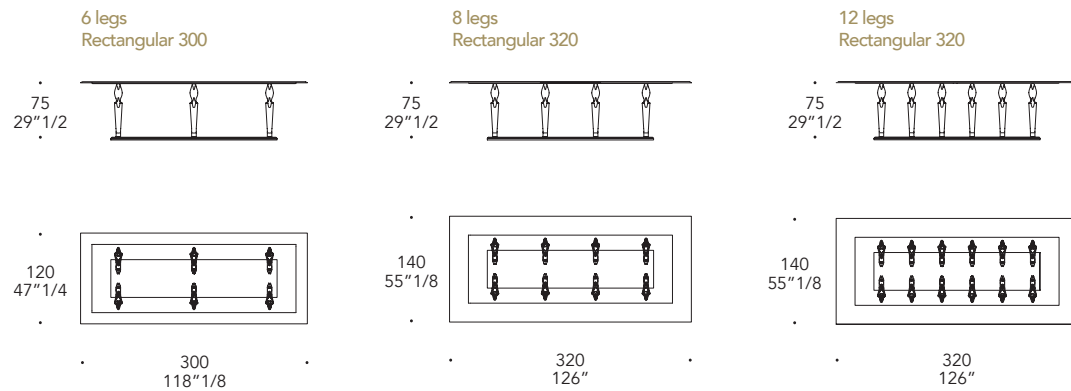

6 legs
Oval 350

bisello/bevel 45°

Engravings position

Gamba in vetro trasparente
Leg in transparent leg

CASANOVA 72 SPECIAL

Design · Reflex

TOP | 1

Vetro
Glass