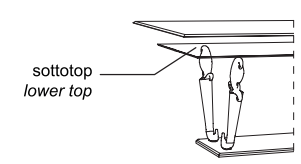

SOTTO TOP LOWER TOP | 4

Vetro
Glass