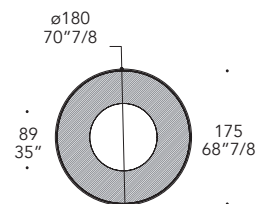

Engravings position