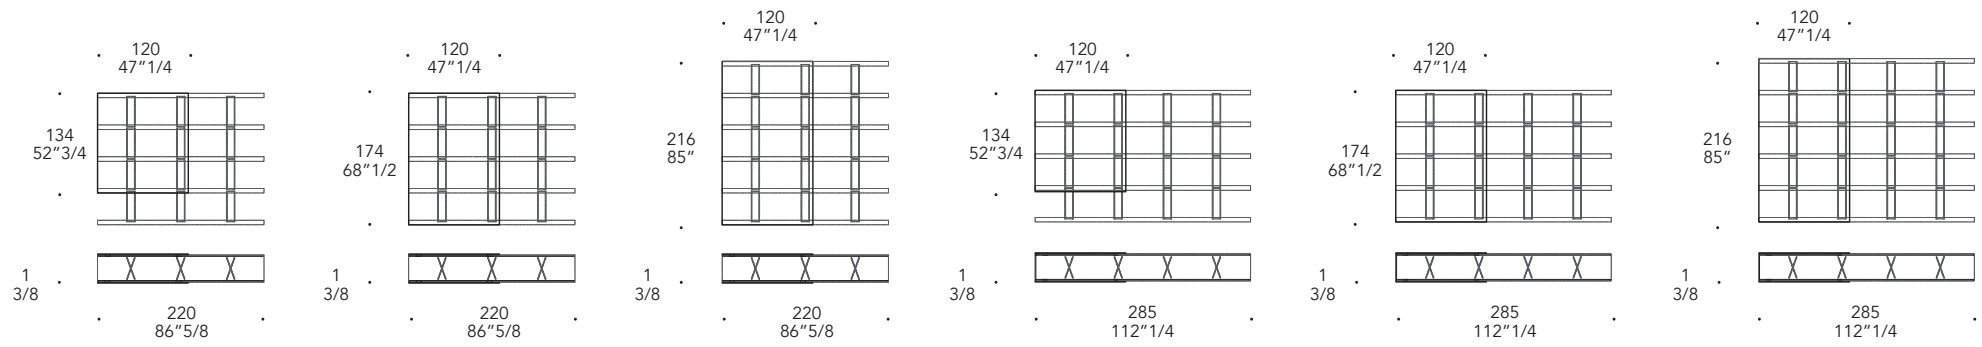

sp./thick 6 mm.

MARMOREFLEX®

Vetro Marmo
Marble glass

MATERIAL SHEET-D

Vetro Mesh

TANGO LIBRERIA ANTA TV

Design · Reflex

1