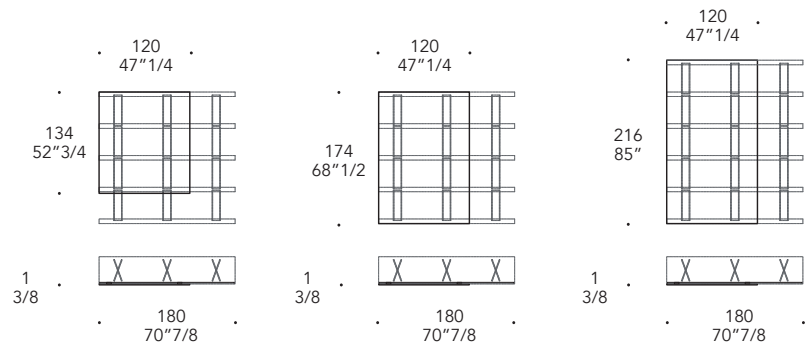

sp./thick 6 mm.

MARMOREFLEX®

Vetro Marmo
Marble glass

MATERIAL SHEET-D

Vetro Mesh

TANGO LIBRERIA ANTA TV

Design · Reflex

1