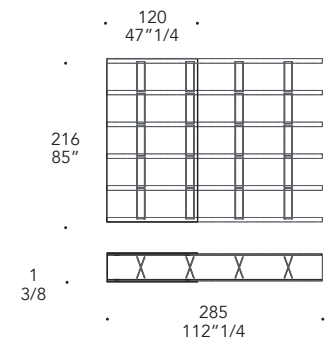

sp./thick 6 mm.

MARMOREFLEX®

Vetro Marmo
Marble glass

MATERIAL SHEET-D

Vetro Mesh

TANGO LIBRERIA ANTA TV

Design · Reflex

1