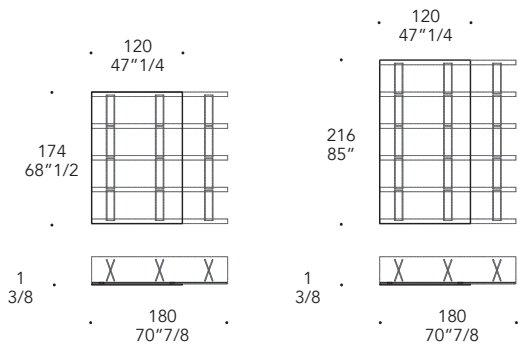

sp./thick 6 mm.

MARMOREFLEX®

Vetro Marmo
Marble glass

MATERIAL SHEET-D

Vetro Mesh

TANGO LIBRERIA ANTA TV

Design · Reflex

1