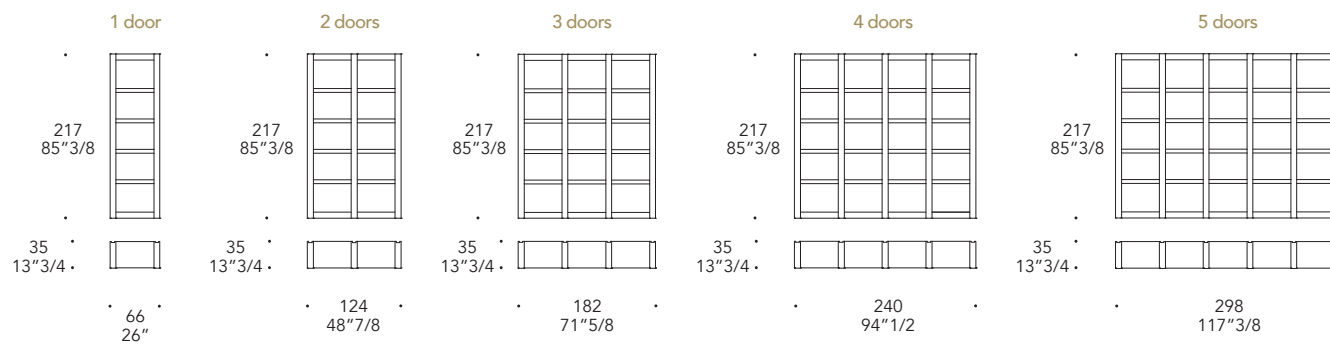

## MARMOREFLEX®

Vetro marmo  
Marble glass

MATERIAL SHEET- D

- Da 1 a 5 moduli componibili  
- From 1 to 5 module bookcase

**OPTIONAL** | - Impianto luce a Led  
- Led lighting  
STRIP LED 9.6w/m 2700-3000K