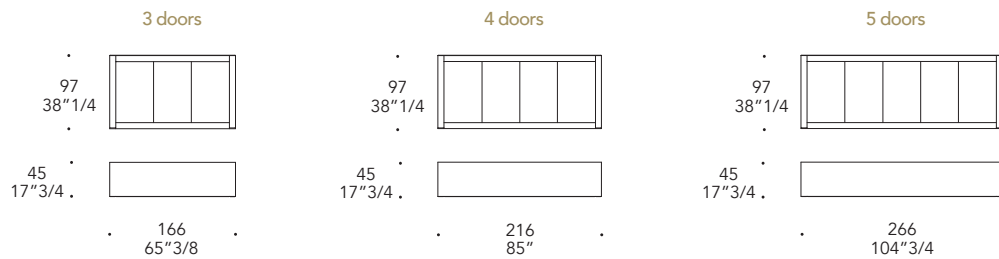

AVANTGARDE CREDENZA LUCE

Design · Reflex

- Ante con apertura push-pull trasparente
- Illuminazione sotto al top a Led inclusa
- Led lighting included under the top
- Doors with push-pull opening
- STRIP LED 4.8w/m 2700-3000K

Ripiani interni in vetro PLX sp. 8 mm
Internal shelves in PLX glass 8 mm th.

STRUTTURA STRUCTURE | 1

Legno
Wood

Ebano lucido
Shiny Ebony

Legno laccato lucido
Lacquered shiny wood

MATERIAL SHEET- C

Applicazioni
Application