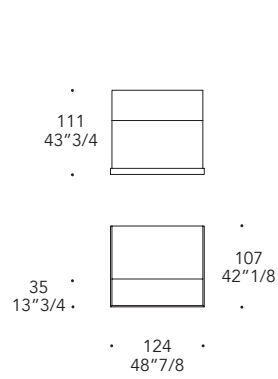

Bar counter