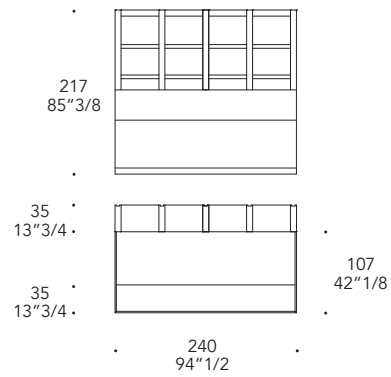

Shelves Unit:
4 modules with counter