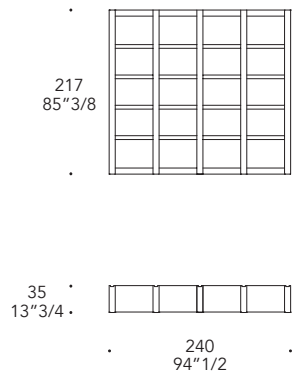

Shelves Unit:
4 modules