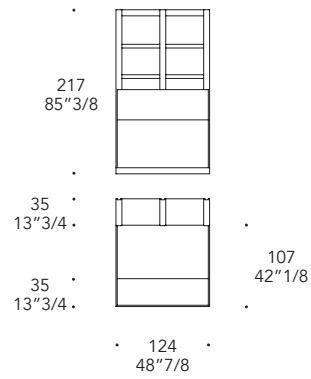

Vetro verniciato bisellato
Bevelled lacquered glass

MATERIAL SHEET-**D**

Schiena
Back

Vetro verniciato
Bianco
White lacquered
glass

Vetro marmo
Marble glass

MATERIAL SHEET-**D**

Shelves Unit:
2 modules

Shelves Unit:
2 modules with counter