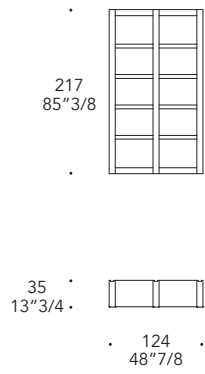

Vetro verniciato bisellato
Bevelled lacquered glass

MATERIAL SHEET-**D**

Schiena
Back

Vetro verniciato
Bianco
White lacquered
glass

Vetro marmo
Marble glass

MATERIAL SHEET-**D**

Shelves Unit:
2 modules

Shelves Unit:
2 modules with counter