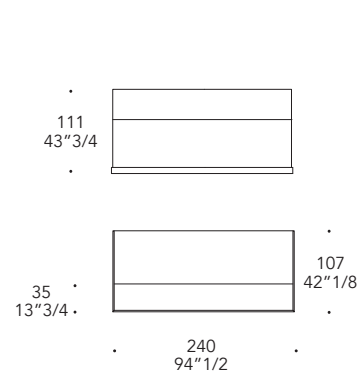

Bar counter

Shelves Unit:
4 modules

Shelves Unit:
4 modules with counter

Bar counter

Dettaglio interno bancone
Internal counter detail

AVANTGARDE BAR SPECIAL

Design · Reflex

OPTIONAL | - Illuminazione a Led
 - Porta bottiglie refrigerato (n° 6 supporti) +5/+18 °C
 - Led lighting
 - Cooled bottle-holder (n° 6 pieces) +5/+18 °C
 STRIP LED 9.6w/m 2700-3000K